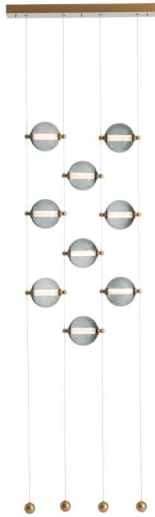

PRODUCT SPECIFICATIONS

Abacus 9-Light Ceiling-to-Floor LED Pendant

Base Item #139057
 Configured Item #139057-1017
 139057-LED-STND-84-YL0668

FINISH Soft Gold - 84	GLASS Abacus Cool Grey Glass (YL)
OVERALL HEIGHT Standard: 40.00" - 220.00"	LAMPING LED

*Image shown does not correspond to selected options

OPTIONS

FINISH	GLASS	OVERALL HEIGHT	LAMPING
Mahogany - 03 Bronze - 05 Dark Smoke - 07 Burnished Steel - 08 Black - 10 Natural Iron - 20 Gold - 25 Vintage Platinum - 82 Soft Gold - 84 Sterling - 85	Abacus Cool Grey Glass (YL) Abacus Opal Glass (GG)	40.00" - 220.00"	LED

SPECIFICATIONS

Abacus 9-Light Ceiling-to-Floor LED Pendant

Base Item #: 139057
 Configured Item #: 139057-1017
 139057-LED-STND-84-YL0668

Cable hung dedicated LED pendant with nine glass globes on a single canopy. Each glass globe and LED array may be individually height adjusted from 20" to 220". Optional floor mounting plate (#905210) sold separately. Additional LED arrays may be purchased individually if desired. See Installation Instructions for more details.

Dimensions

Length	22.30"
Width	5.50"
Product Weight	29.00 lbs
Overall Height	40.00" to 220.00"
Canopy	4.5 x 27.5
Packed Weight	43.00 lbs
Shipping (DIM) Weight	117.00 lbs

LED Lamping Dedicated

LED: (9) 3W LEDs
 CCT: 3000K
 CRI: 90
 Input: 120 - 277V 50/60Hz
 Dimming: ELV, 0-10
 Delivered Lumens: 1800
 LED Source Lumens: 2700
 IES Files Available: N