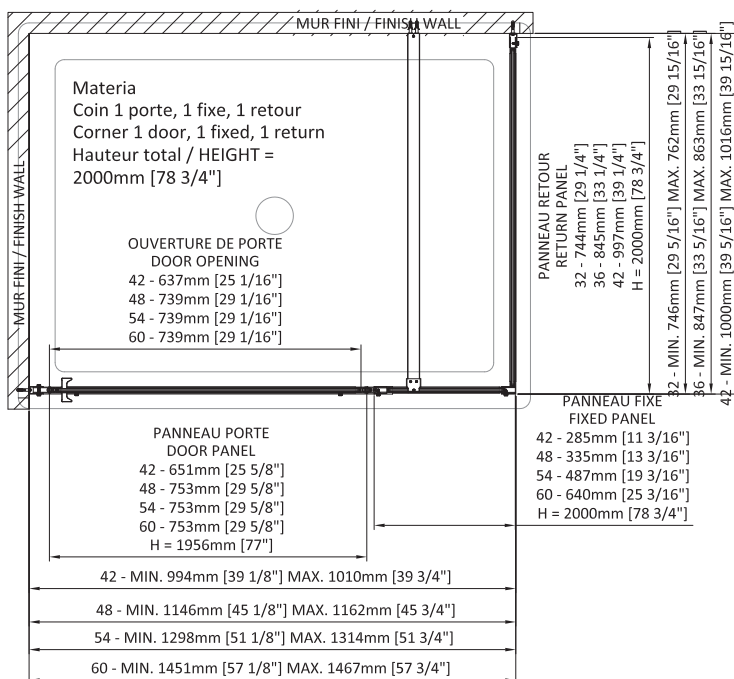

MATERIA

SHOWER DOOR CORNER 1 DOOR, 1 FIXED, 1 RETURN

Door 42" : DMT4200ASTA76
Box #1 82" x 28 3/4" x 3", 62 lbs
Box #2 81 3/4" x 14" x 3", 24 lbs

Door 60" : DMT6000ASTA76
Box #1 81 1/2" x 32 1/2" x 3", 69 lbs
Box #2 82" x 28" x 3", 50 lbs

Door 48" : DMT4800ASTA76
Box #1 81 1/2" x 32 1/2" x 3", 69 lbs
Box #2 82" x 16" x 3", 29 lbs

Return 32" : DMT3200PSTX76
Box #3 82" x 32 1/4" x 3", 58 lbs

Door 54" : DMT5400ASTA76
Box #1 81 1/2" x 32 1/2" x 3", 69 lbs
Box #2 82" x 22 1/4" x 3", 38 lbs

Return 36" : DMT3600PSTX76
Box #3 81" x 36 1/4" x 3", 65 lbs

Return 42" : DMT4200PSTX76
Box #3 82" x 42 1/4" x 3", 78 lbs

Total number of boxes : 3

- Black framed aluminium door
- Aluminium threshold with sealing gasket
- 180° interior and exterior opening
- Very large door opening
- Interior and exterior opening
- Minimalist interior and exterior double handle
- Magnetic door closing
- Support bar for fixed panel
- Interchangeable door and fixed panel
- Height of 78 3/4" (2000mm)
- ZittaClean stain resistant glass treatment
- Reversible left or right
- Tempered glass door and panels of 6mm
- Tempered glass return
- Pivots guaranteed for life
- Vertical seals
- Safe tempered glass with polished edges
- Adjustment of the door panel level by the pivot
- Adjustment of the fixed panel level by the wall extrusion (1" - 25mm)
- Finishing caps on extrusions