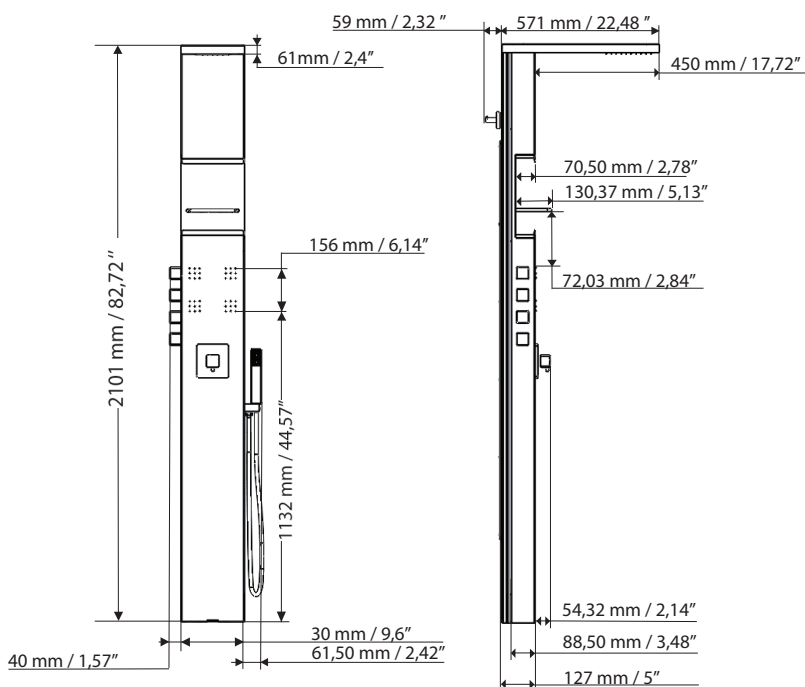

The beautifully sleek and sophisticated column offers a range of body jets, a waterfall, a rain shower head and a hand-held shower, all controlled by a thermostatic valve. To maximize functionality, the exterior of the column includes a plumbing access panel and features a mirror finish and a robe hook accessory. Every component and aesthetic element has been carefully designed to create a stylish and functional shower column, thus delivering the ultimate showering experience.

SHOWER COLUMN

Shower column: AS00464
 Box #1
 84 1/2" x 10 1/2" x 9 1/4", 67lbs
 2146mm x 267mm x 235mm, 30.4kg

Total number of box : 1

ALL-IN-ONE

COMPATIBLE SHOWERS : BELLINI, PIAZZA, PURE, QUADRO, SLIM & VAGUE

- Made of stainless-steel with anti-stain care finish
- Chrome volume controls easy to access
- Volume controls identified
- Freestanding installation
- Exterior and interior mirror
- Exterior hook
- Shelf with guard rail
- Easy access to internal components
- Easy installation
- Installation on exterior walls possible
- Independent or simultaneous use of each of the water functions
- Rainshower, waterfall, body jets and handshower function
- Thermostatic valve 1/2"

** See individual specification sheets of compatible showers for the dimensions & features.

The dimensions are subject to manufacturer's tolerance and may change without notice.

www.zitta.ca