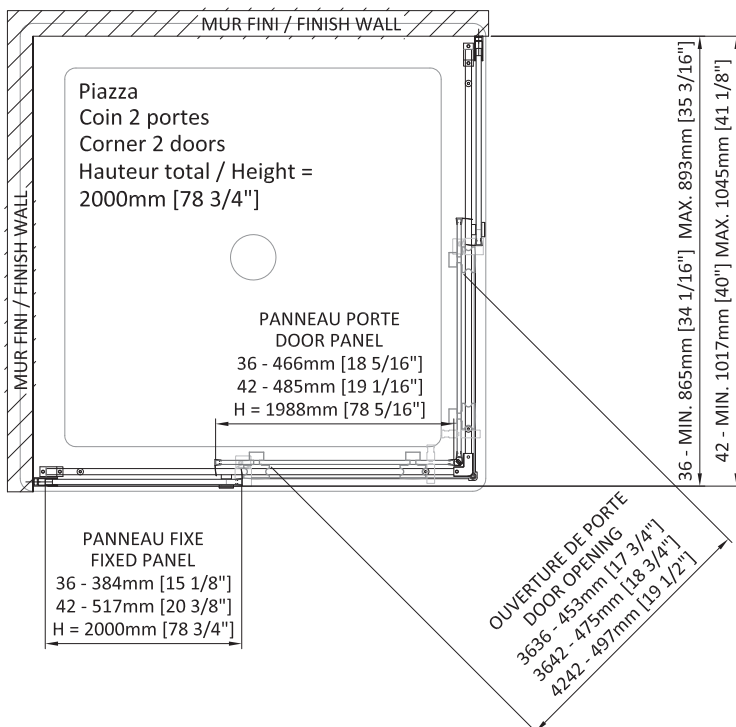

Bring pizzazz to your bathroom decor with our Piazza collection. This trendy design brings innovation to your space and gives you the opportunity to match your shower and sink faucets with the square rollers and track. The Piazza is the obvious evolution of our sliding door on track. This system ensures a simple and easy installation and is equipped with our soft and fluid opening system.

# PIAZZA

## SHOWER DOOR CORNER 2 DOORS, 2 FIXED

Doors 36" x 36" : DPA3636NCAD21  
Box #1 & 2 :  
80 7/8" x 19 3/4" x 2 1/2"  
2055 mm x 500 mm x 65 mm  
83,11 lbs (37,7 kg)

Doors 42" x 42" : DPA4242NCAD21  
Box #1 & 2 :  
80 7/8" x 21 3/4" x 2 1/2"  
2055 mm x 552 mm x 65 mm  
99,49 lbs (45,13 kg)

Doors 36" x 42" : DPA4236NRED21  
Box #1 & 2 :  
80 7/8" x 21 3/4" x 2 1/2"  
2055 mm x 552 mm x 65 mm  
99,49 lbs (45,13 kg)

Total number of boxes : 2

- Large door opening
- Reversible left or right
- Height of 78 3/4" (2000mm)
- Interior and exterior double handle in polished stainless-steel
- Zitta clip opens for easy cleaning of the door
- Fixed panel 10mm and door panel 8mm
- ZittaClean stain resistant glass treatment
- Soft rolling guaranteed for life
- Magnetic closing
- Fixed panel secured with a squeeze gasket
- Finishing caps on extrusions
- Aluminium threshold with sealing gasket
- Door stop
- Anti-jump bearings keep the door on the rail
- Frictionless door sill guide
- Double vertical seals
- Safe tempered glass with polished edges
- Adjustment of the level of the top rail and adjustment of door panel level by the rollers
- Adjustment of the fixed panel level by the wall extrusion (1" - 25mm)