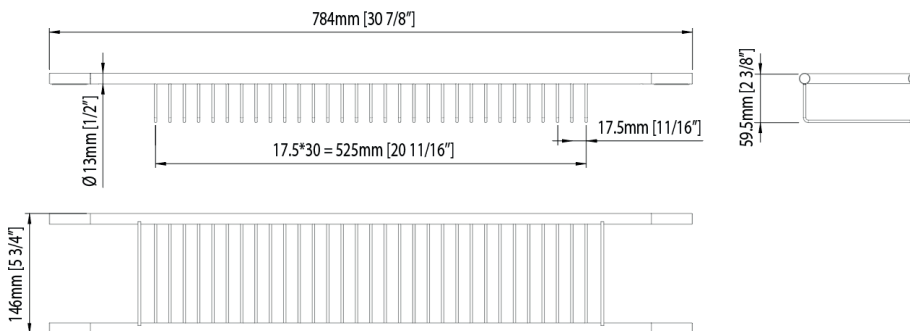

# BATHTUB CADDY

polished stainless steel

Unit : AB00132  
 Box #1 :  
 6 1/2" x 33 7/8" x 2 1/2" , 4.2 lbs  
 165mm x 860mm x 64mm , 1.9kg

Total number of box : 1

- Polished stainless steel
- Sturdy shape
- Anti-slip cushion on arms
- Independent adjustable arms
- Adjustable to any shape of bathtub
- Electronic devices support included
- Length of 31" (784 mm) closed
- Length of 41 1/2" (1050 mm) fully opened
- Width of 6" (146 mm)

The dimensions are subject to manufacturer's tolerance and may change without notice.

www.zitta.ca