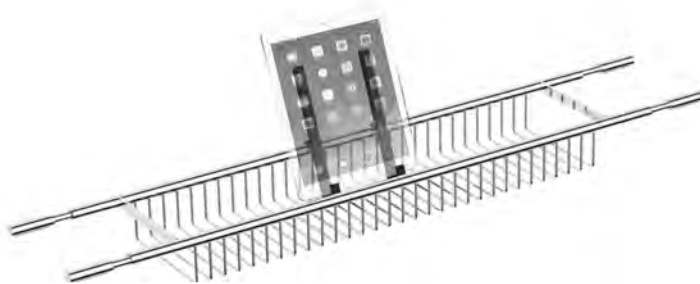

To constantly surprise you and meet your needs we offer a range of accessories to enhance your moments of relaxation. Here you will find many functional complementary products which are manufactured according to Zitta's quality standards.

# BATHTUB CADDY

polished stainless steel

Unit : AB00132  
 Box #1 :  
 6 1/2" x 33 7/8" x 2 1/2" , 4.2 lbs  
 165mm x 860mm x 64mm , 1.9kg

Total number of box : 1

- Polished stainless steel
- Sturdy shape
- Anti-slip cushion on arms
- Independent adjustable arms
- Adjustable to any shape of bathtub
- Electronic devices support included
- Length of 31" (784 mm) closed
- Length of 41 1/2" (1050 mm) fully opened
- Width of 6" (146 mm)

The dimensions are subject to manufacturer's tolerance and may change without notice.

www.zitta.ca