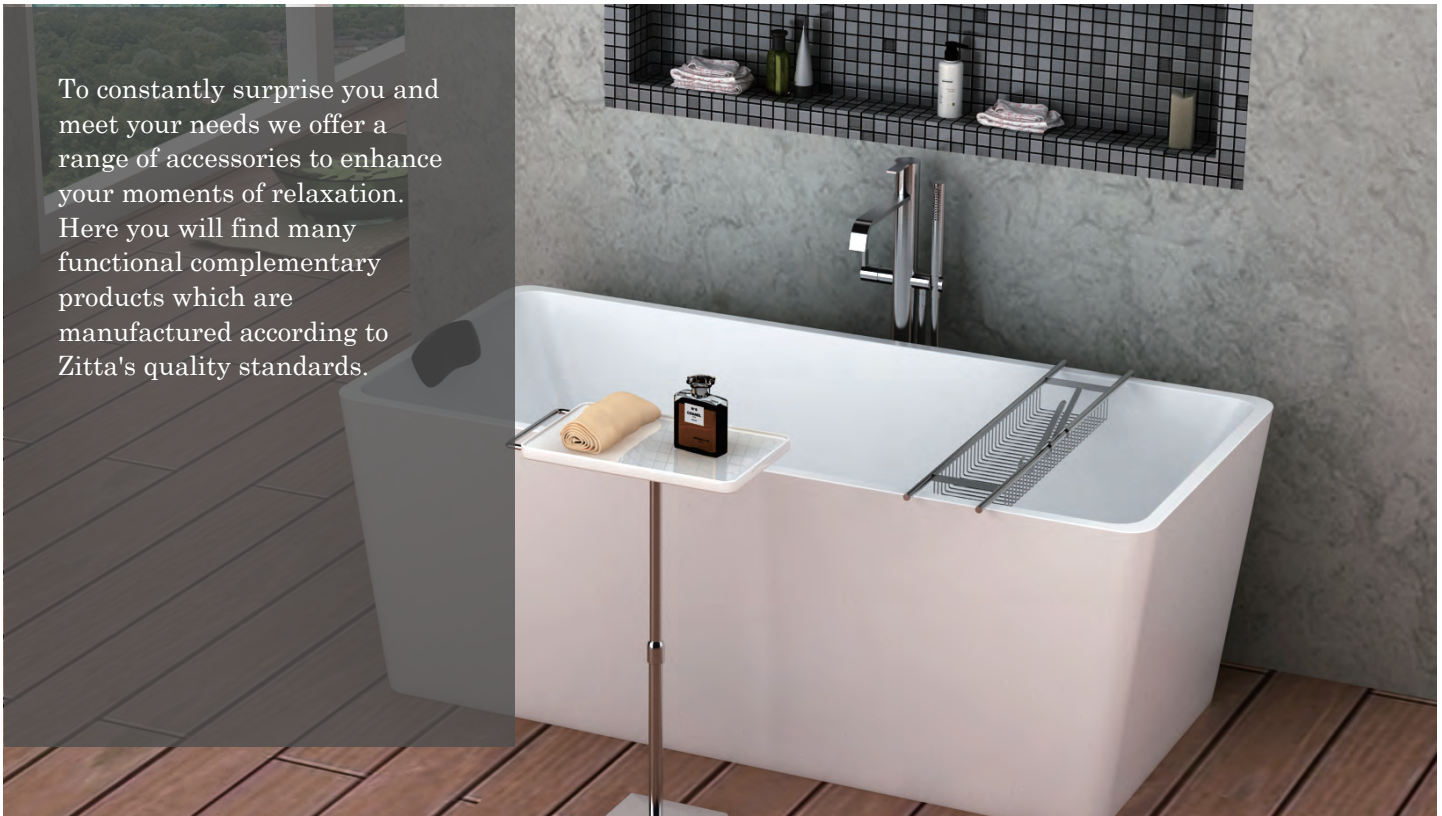

To constantly surprise you and meet your needs we offer a range of accessories to enhance your moments of relaxation. Here you will find many functional complementary products which are manufactured according to Zitta's quality standards.

# BATHTUB CADDY

polished stainless steel

Unit : AB00132  
 Box #1 :  
 6 1/2" x 33 7/8" x 2 1/2" , 4.2 lbs  
 165mm x 860mm x 64mm , 1.9kg

Total number of box : 1

- Polished stainless steel
- Sturdy shape
- Anti-slip cushion on arms
- Independent adjustable arms
- Adjustable to any shape of bathtub
- Electronic devices support included
- Length of 31" (784 mm) closed
- Length of 41 1/2" (1050 mm) fully opened
- Width of 6" (146 mm)