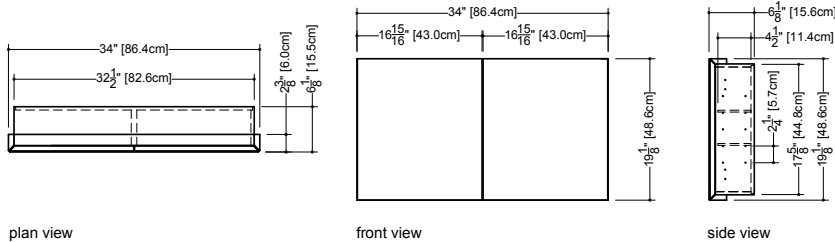

Furniture

Mirrored cabinet M 34ME-REC

2 1/2" exterior depth x 34" length x 19 1/8" height – 635 x 864 x 486 mm

plan view

front view

side view

finishes and colors

oak