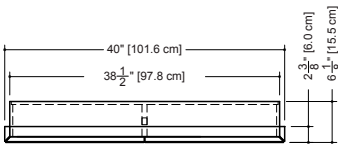

Approximate measurement. The manufacturer accepts 1/4" (6.35mm) variance.

M Collection
 Mirrored cabinet
 Recessed 30" height

Furniture

Mirrored cabinet M 4030ME-REC

2 1/2" exterior depth x 40" length x 30" height – 635 x 1016 x 762 mm