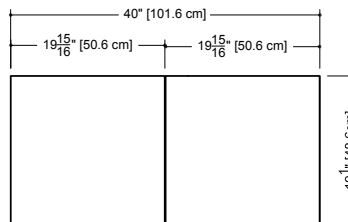

Furniture

Mirrored cabinet M 40ME-REC

2 1/2" exterior depth x 40" length x 19 1/8" height – 635 x 1016 x 486 mm

plan view

front view

side view

finishes and colors

oak