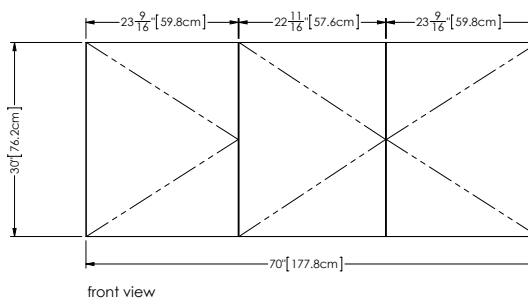

finishes and colors

oak
natural
wenge
white
black
stone harbour grey
coffee bean
smoked

walnut
natural
natural no calico
chocolate

premium wood
torified eucalyptus
mozambique

matte lacquer
white
stone harbour grey
black

high gloss lacquer*
white

- 45 degree bevel cuts, precluding the need for cabinet door hardware
- All natural wood veneer
- AWI rated level 5 marine grade finish for moisture resistance and durability (industry's highest finishing class)
- Finished cabinet interiors in addition to front and sides
- Slow-closing doors
- Star-fire glass shelves
- 3mm polished edges mirror

*ATTENTION: High-Gloss finish on exterior sides.
Top, bottom and interior in white mat.

WETSTYLE cannot be held responsible for any technical errors and reserves the right to make revisions without notice.

Approximate measurement.
The manufacturer accepts 1/4" (6.35mm) variance.

www.WETSTYLE.COM - Montreal - Canada
Tel. 1 888.536.9001 - service@wetstyle.com