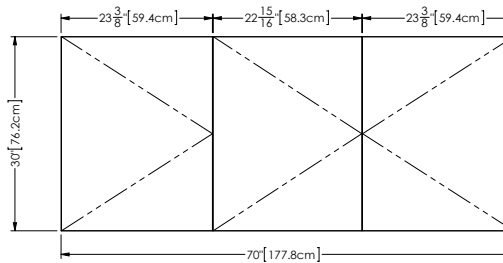

Approximate measurement.
 The manufacturer accepts 1/4" (6.35mm) variance.

www.WETSTYLE.COM - Montreal - Canada
 Tel. 1 888.536.9001 - service@wetstyle.com

M Collection
 Mirrored cabinet
 Surface mount 30" height

Approximate measurement.
 The manufacturer accepts 1/4" (6.35mm) variance.

M Collection
 Mirrored cabinet
 Surface mount 30" height

Furniture

Mirrored cabinet M 2830ME

4 1/2" exterior depth x 28" length x 30" height – 114 x 711 x 762 mm

Approximate measurement.
 The manufacturer accepts 1/4" (6.35mm) variance.

M Collection
 Mirrored cabinet
 Surface mount 30" height

Furniture

Mirrored cabinet M 3430ME

4 1/2" exterior depth x 34" length x 30" height – 114 x 864 x 762 mm

Furniture

Mirrored cabinet M 7030ME

4 1/2" exterior depth x 70" length x 30" height – 114 x 1778 x 762 mm

plan view

front view

side view

finishes and colors

oak
 natural
 wenge
 white
 black
 stone harbour grey
 coffee bean
 smoked