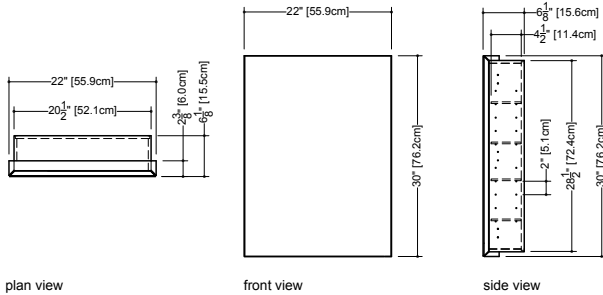

finishes and colors

oak

- natural
- wenge
- white
- black
- stone harbour grey
- coffee bean
- smoked

walnut

- natural
- natural no calico
- chocolate

premium wood

- torrified eucalyptus
- mozambique

matte lacquer

- white
- stone harbour grey
- black

high gloss lacquer*

- white

- 45 degree bevel cuts, precluding the need for cabinet door hardware
- All natural wood veneer
- AWI rated level 5 marine grade finish for moisture resistance and durability (industry's highest finishing class)
- Finished cabinet interiors in addition to front and sides
- Slow-closing doors
- Star-fire glass shelves
- 3mm polished edges mirror
- Left or right door handing

*ATTENTION: High-Gloss finish on exterior sides.
Top, bottom and interior in white mat.

WETSTYLE cannot be held responsible for any technical errors and reserves the right to make revisions without notice.

Approximate measurement.
The manufacturer accepts 1/4" (6.35mm) variance.

www.WETSTYLE.COM - Montreal - Canada
Tel. 1 888.536.9001 - service@wetstyle.com