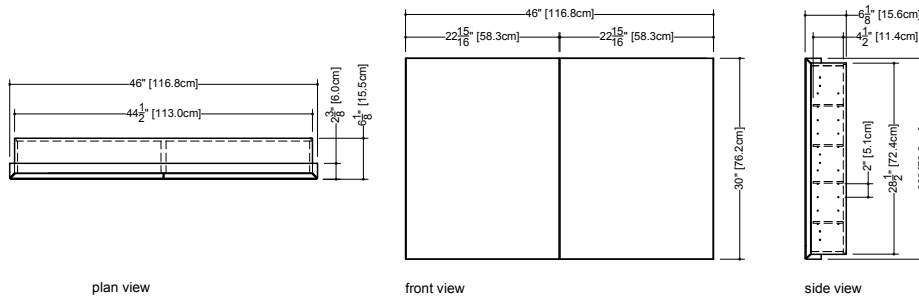

finishes and colors

oak

- natural
- wenge
- white
- black
- stone harbour grey
- coffee bean
- smoked

walnut

- natural
- natural no calico
- chocolate

premium wood

- torrified eucalyptus
- mozambique

matte lacquer

- white
- stone harbour grey
- black

high gloss lacquer*

- white

- 45 degree bevel cuts, precluding the need for cabinet door hardware
- All natural wood veneer
- AWI rated level 5 marine grade finish for moisture resistance and durability (industry's highest finishing class)
- Finished cabinet interiors in addition to front and sides
- Slow-closing doors
- Star-fire glass shelves
- 3mm polished edges mirror

*ATTENTION: High-Gloss finish on exterior sides.
Top, bottom and interior in white mat.

WETSTYLE cannot be held responsible for any technical errors and reserves the right to make revisions without notice.

Approximate measurement.
The manufacturer accepts 1/4" (6.35mm) variance.

www.WETSTYLE.COM - Montreal - Canada
Tel. 1 888.536.9001 - service@wetstyle.com