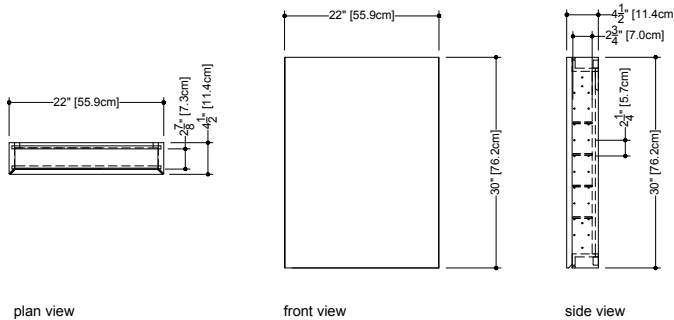

M Collection
 Mirrored cabinet
 Surface mount 30" height

Furniture

Mirrored cabinet M 1630ME

4 1/2" exterior depth x 16" length x 30" height – 114 x 406 x 762 mm

plan view

front view

side view

finishes and colors

Approximate measurement.
 The manufacturer accepts 1/4" (6.35mm) variance.

M Collection
 Mirrored cabinet
 Surface mount 30" height

Furniture

Mirrored cabinet M 1830ME

4 1/2" exterior depth x 18" length x 30" height – 114 x 457 x 762 mm

Furniture

Mirrored cabinet M 2230ME

4 1/2" exterior depth x 22" length x 30" height – 114 x 559 x 762 mm

plan view

front view

side view

finishes and colors

oak

Approximate measurement.
 The manufacturer accepts 1/4" (6.35mm) variance.

M Collection
 Mirrored cabinet
 Surface mount 30" height

Furniture

Mirrored cabinet M 2830ME

4 1/2" exterior depth x 28" length x 30" height – 114 x 711 x 762 mm