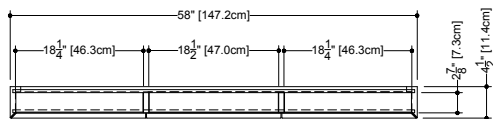

Approximate measurement.
 The manufacturer accepts 1/4" (6.35mm) variance.

M Collection
 Mirrored cabinet
 Surface mount 30" height

Furniture

Mirrored cabinet M 1830ME

4 1/2" exterior depth x 18" length x 30" height – 114 x 457 x 762 mm

Approximate measurement.
 The manufacturer accepts 1/4" (6.35mm) variance.

M Collection
 Mirrored cabinet
 Surface mount 30" height

Furniture

Mirrored cabinet M 2830ME

4 1/2" exterior depth x 28" length x 30" height – 114 x 711 x 762 mm

Furniture

Mirrored cabinet M 5830ME

4 1/2" exterior depth x 58" length x 30" height – 114 x 1472 x 762 mm

plan view

front view

side view

finishes and colors

oak