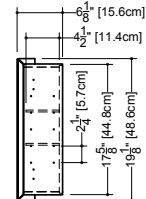

Furniture

Mirrored cabinet M 46ME-REC

2 1/2" exterior depth x 46" length x 19 1/8" height – 635 x 1168 x 486 mm

plan view

front view

side view

finishes and colors

oak