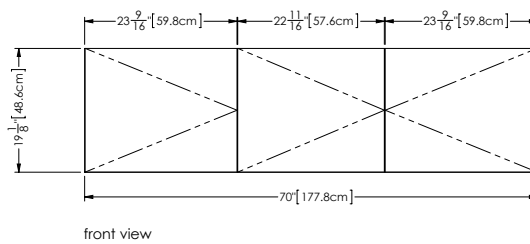

Furniture

Mirrored cabinet M 70ME-REC

2 1/2" exterior depth x 70" length x 19 1/8" height – 635 x 1778 x 486 mm

finishes and colors

oak

natural
 wenge
 white
 black
 stone harbour grey
 coffee bean
 smoked