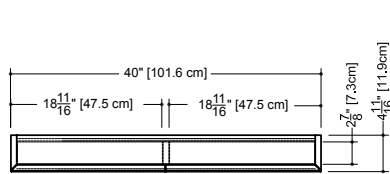

Furniture

Mirrored cabinet M 40ME

4 1/2" exterior depth x 40" length x 19" height – 114 x 1016 x 486 mm

plan view

side view

finishes and colors

oak

natural
 wenge
 white
 black
 stone harbour grey
 coffee bean
 smoked