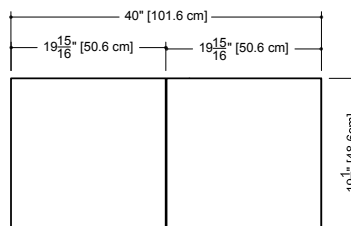

Furniture

Mirrored cabinet M 40ME

4 1/2" exterior depth x 40" length x 19" height – 114 x 1016 x 486 mm

plan view

side view

finishes and colors

oak

natural
 wenge
 white
 black
 stone harbour grey
 coffee bean
 smoked