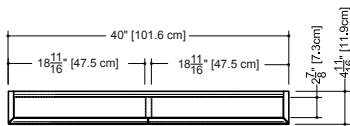

M Collection
 Mirrored cabinet
 Surface mount 30" height

Furniture

Mirrored cabinet M 1630ME

4 1/2" exterior depth x 16" length x 30" height – 114 x 406 x 762 mm

plan view

front view

side view

finishes and colors

Approximate measurement.
 The manufacturer accepts 1/4" (6.35mm) variance.

M Collection
 Mirrored cabinet
 Surface mount 30" height

Furniture

Mirrored cabinet M 1830ME

4 1/2" exterior depth x 18" length x 30" height – 114 x 457 x 762 mm

Approximate measurement.
 The manufacturer accepts 1/4" (6.35mm) variance.

M Collection
 Mirrored cabinet
 Surface mount 30" height

Furniture

Mirrored cabinet M 2830ME

4 1/2" exterior depth x 28" length x 30" height – 114 x 711 x 762 mm

Furniture

Mirrored cabinet M 4030ME

4 1/2" exterior depth x 40" length x 30" height – 114 x 1016 x 762 mm

plan view

front view

side view

finishes and colors

oak