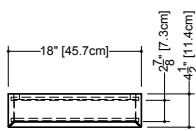

Approximate measurement.
 The manufacturer accepts 1/4" (6.35mm) variance.

M Collection
 Mirrored cabinet
 Surface mount 30" height

Furniture

Mirrored cabinet M 3430ME

4 1/2" exterior depth x 34" length x 30" height – 114 x 864 x 762 mm

Furniture

Mirrored cabinet M 18ME

4 1/2" exterior depth x 18" length x 19" height – 114 x 457 x 486 mm

plan view

front view

side view

finishes and colors

oak