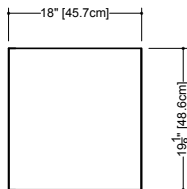

Approximate measurement.
 The manufacturer accepts 1/4" (6.35mm) variance.

M Collection
 Mirrored cabinet
 Surface mount 30" height

Furniture

Mirrored cabinet M 3430ME

4 1/2" exterior depth x 34" length x 30" height – 114 x 864 x 762 mm

Furniture

Mirrored cabinet M 5830ME

4 1/2" exterior depth x 58" length x 30" height – 114 x 1472 x 762 mm

plan view

front view

side view

finishes and colors

oak

Furniture

Mirrored cabinet M 16ME

4 1/2" exterior depth x 16" length x 19" height – 114 x 406 x 486 mm

plan view

front view

side view

finishes and colors

oak

Furniture

Mirrored cabinet M 18ME

4 1/2" exterior depth x 18" length x 19" height – 114 x 457 x 486 mm

plan view

front view

side view

finishes and colors

oak