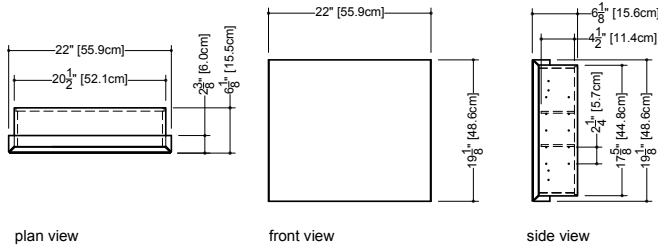

plan view

front view

side view

finishes and colors

oak

natural
wenge
white
black
stone harbour grey
coffee bean
smoked

walnut

natural
natural no calico
chocolate

premium wood

torrified eucalyptus
mozambique

matte lacquer

white
stone harbour grey
black

high gloss lacquer*

white

- 45 degree bevel cuts, precluding the need for cabinet door hardware
- All natural wood veneer
- AWI rated level 5 marine grade finish for moisture resistance and durability (industry's highest finishing class)
- Finished cabinet interiors in addition to front and sides
- Slow-closing doors
- Star-fire glass shelves
- 3mm polished edges mirror
- Left or right door handing

*ATTENTION: High-Gloss finish on exterior sides.
Top, bottom and interior in white mat.

WETSTYLE cannot be held responsible for any technical errors and reserves the right to make revisions without notice.

Approximate measurement.
The manufacturer accepts 1/4" (6.35mm) variance.

www.WETSTYLE.COM - Montreal - Canada
Tel. 1 888.536.9001 - service@wetstyle.com