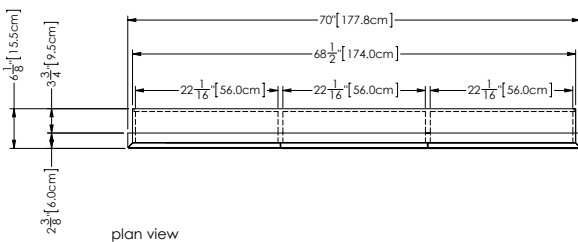

finishes and colors

oak
natural
wenge
white
black
stone harbour grey
coffee bean
smoked

walnut
natural
natural no calico
chocolate

premium wood
torified eucalyptus
mozambique

matte lacquer
white
stone harbour grey
black

high gloss lacquer*
white

- 45 degree bevel cuts, precluding the need for cabinet door hardware
- All natural wood veneer
- AWI rated level 5 marine grade finish for moisture resistance and durability (industry's highest finishing class)
- Finished cabinet interiors in addition to front and sides
- Slow-closing doors
- Star-fire glass shelves
- 3mm polished edges mirror

*ATTENTION: High-Gloss finish on exterior sides.
Top, bottom and interior in white mat.

WETSTYLE cannot be held responsible for any technical errors and reserves the right to make revisions without notice.

Approximate measurement.
The manufacturer accepts 1/4" (6.35mm) variance.

www.WETSTYLE.COM - Montreal - Canada
Tel. 1 888.536.9001 - service@wetstyle.com