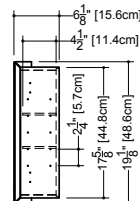

Furniture

Mirrored cabinet M 28ME-REC

2 1/2" exterior depth x 28" length x 19 1/8" height – 635 x 711 x 486 mm

plan view

front view

side view

finishes and colors

oak