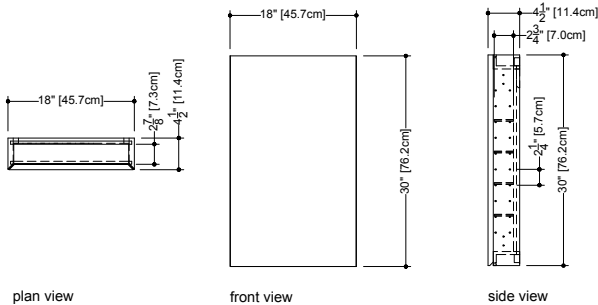

M Collection
 Mirrored cabinet
 Surface mount 30" height

Furniture

Mirrored cabinet M 1630ME

4 1/2" exterior depth x 16" length x 30" height – 114 x 406 x 762 mm

plan view

front view

side view

finishes and colors

Approximate measurement.
 The manufacturer accepts 1/4" (6.35mm) variance.

M Collection
 Mirrored cabinet
 Surface mount 30" height

Furniture

Mirrored cabinet M 1830ME

4 1/2" exterior depth x 18" length x 30" height – 114 x 457 x 762 mm

Approximate measurement.
 The manufacturer accepts 1/4" (6.35mm) variance.

M Collection
 Mirrored cabinet
 Surface mount 30" height

Furniture

Mirrored cabinet M 2830ME

4 1/2" exterior depth x 28" length x 30" height – 114 x 711 x 762 mm

Approximate measurement.
 The manufacturer accepts 1/4" (6.35mm) variance.

M Collection
 Mirrored cabinet
 Surface mount 30" height

Furniture

Mirrored cabinet M 3430ME

4 1/2" exterior depth x 34" length x 30" height – 114 x 864 x 762 mm