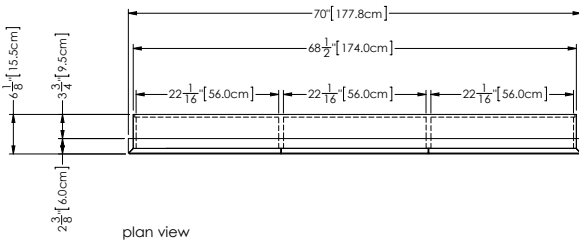

finishes and colors

oak

natural
wenge
white
black
stone harbour grey
coffee bean
smoked

walnut

natural
natural no calico
chocolate

premium wood

torrified eucalyptus
mozambique

matte lacquer

white
stone harbour grey
black

high gloss lacquer*

white

- 45 degree bevel cuts, precluding the need for cabinet door hardware
- All natural wood veneer
- AWI rated level 5 marine grade finish for moisture resistance and durability (industry's highest finishing class)
- Finished cabinet interiors in addition to front and sides
- Slow-closing doors
- Star-fire glass shelves
- 3mm polished edges mirror

*ATTENTION: High-Gloss finish on exterior sides.
Top, bottom and interior in white mat.

WETSTYLE cannot be held responsible for any technical errors and reserves the right to make revisions without notice.

Approximate measurement.
The manufacturer accepts 1/4" (6.35mm) variance.

www.WETSTYLE.COM - Montreal - Canada
Tel. 1 888.536.9001 - service@wetstyle.com