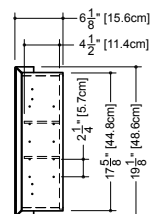

Furniture

Mirrored cabinet M 40ME-REC

2 1/2" exterior depth x 40" length x 19 1/8" height – 635 x 1016 x 486 mm

plan view

front view

side view

finishes and colors

oak