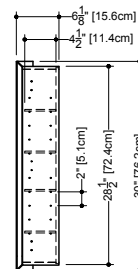

side view

finishes and colors

oak

natural
wenge
white
black
stone harbour grey
coffee bean
smoked

walnut

natural
natural no calico
chocolate

premium wood

torrified eucalyptus
mozambique

matte lacquer

white
stone harbour grey
black

high gloss lacquer*

white

- 45 degree bevel cuts, precluding the need for cabinet door hardware
- All natural wood veneer
- AWI rated level 5 marine grade finish for moisture resistance and durability (industry's highest finishing class)
- Finished cabinet interiors in addition to front and sides
- Slow-closing doors
- Star-fire glass shelves
- 3mm polished edges mirror

*ATTENTION: High-Gloss finish on exterior sides.
Top, bottom and interior in white mat.

WETSTYLE cannot be held responsible for any technical errors and reserves the right to make revisions without notice.

Approximate measurement.
The manufacturer accepts 1/4" (6.35mm) variance.

www.WETSTYLE.COM - Montreal - Canada
Tel. 1 888.536.9001 - service@wetstyle.com