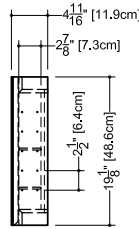

Approximate measurement.
 The manufacturer accepts 1/4" (6.35mm) variance.

www.WETSTYLE.COM - Montreal - Canada
 Tel. 1 888.536.9001 - service@wetstyle.com

M Collection
 Mirrored cabinet
 Surface mount 30" height

Furniture

Mirrored cabinet M 22ME

4 1/2" exterior depth x 22" length x 19" height – 114 x 559 x 486 mm

plan view

front view

side view

finishes and colors

oak