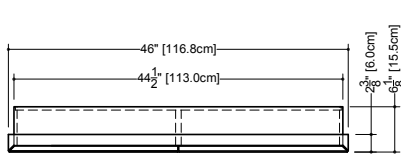

Furniture

Mirrored cabinet M 46ME-REC

2 1/2" exterior depth x 46" length x 19 1/8" height – 635 x 1168 x 486 mm

plan view

front view

side view

finishes and colors

oak