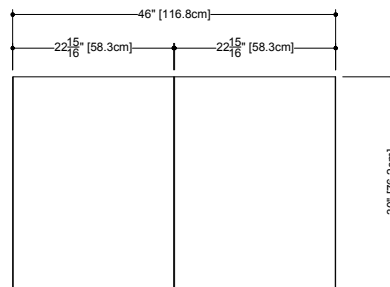

front view

finishes and colors

oak

natural
wenge
white
black
stone harbour grey
coffee bean
smoked

walnut

natural
natural no calico
chocolate

premium wood

torrified eucalyptus
mozambique

matte lacquer

white
stone harbour grey
black

high gloss lacquer*

white

- 45 degree bevel cuts, precluding the need for cabinet door hardware
- All natural wood veneer
- AWI rated level 5 marine grade finish for moisture resistance and durability (industry's highest finishing class)
- Finished cabinet interiors in addition to front and sides
- Slow-closing doors
- Star-fire glass shelves
- 3mm polished edges mirror
- **option**
  two LED mood lamps hidden on the top and base of the cabinet

*ATTENTION: High-Gloss finish on exterior sides.
Top, bottom and interior in white mat.

WETSTYLE cannot be held responsible for any technical errors and reserves the right to make revisions without notice.

Approximate measurement.
The manufacturer accepts 1/4" (6.35mm) variance.

www.WETSTYLE.COM - Montreal - Canada
Tel. 1 888.536.9001 - service@wetstyle.com