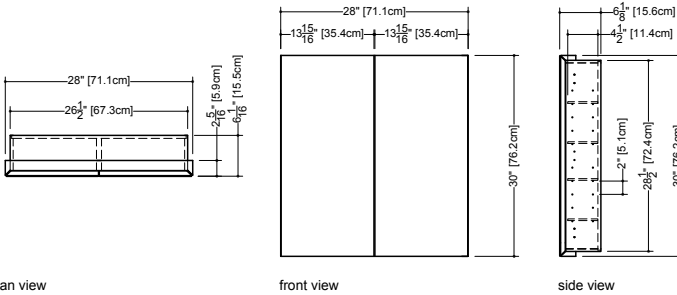

finishes and colors

oak

- natural
- wenge
- white
- black
- stone harbour grey
- coffee bean
- smoked

walnut

- natural
- natural no calico
- chocolate

premium wood

- tortified eucalyptus
- mozambique

matte lacquer

- white
- stone harbour grey
- black

high gloss lacquer*

- white

- 45 degree bevel cuts, precluding the need for cabinet door hardware

- All natural wood veneer

- AWI rated level 5 marine grade finish for moisture resistance and durability (industry's highest finishing class)

- Finished cabinet interiors in addition to front and sides

- Slow-closing doors

- Star-fire glass shelves

- 3mm polished edges mirror

*ATTENTION: High-Gloss finish on exterior sides.
Top, bottom and interior in white mat.

WETSTYLE cannot be held responsible for any technical errors and reserves the right to make revisions without notice.

Approximate measurement.
The manufacturer accepts 1/4" (6.35mm) variance.

www.WETSTYLE.COM - Montreal - Canada
Tel. 1 888.536.9001 - service@wetstyle.com