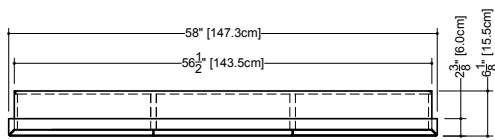

Furniture

Mirrored cabinet M 58ME-REC

2 1/2" exterior depth x 58" length x 19 1/8" height – 635 x 1472 x 486 mm

plan view

front view

side view

finishes and colors

oak