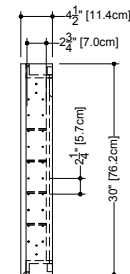

M Collection
 Mirrored cabinet
 Surface mount 30" height

Furniture

Mirrored cabinet M 1630ME

4 1/2" exterior depth x 16" length x 30" height – 114 x 406 x 762 mm

plan view

front view

side view

finishes and colors

Approximate measurement.
 The manufacturer accepts 1/4" (6.35mm) variance.

M Collection
 Mirrored cabinet
 Surface mount 30" height

Furniture

Mirrored cabinet M 1830ME

4 1/2" exterior depth x 18" length x 30" height – 114 x 457 x 762 mm

Approximate measurement.
 The manufacturer accepts 1/4" (6.35mm) variance.

M Collection
 Mirrored cabinet
 Surface mount 30" height

Furniture

Mirrored cabinet M 2830ME

4 1/2" exterior depth x 28" length x 30" height – 114 x 711 x 762 mm

Furniture

Mirrored cabinet M 4630ME

4 1/2" exterior depth x 46" length x 30" height – 114 x 1168 x 762 mm

plan view

front view

side view

finishes and colors

oak