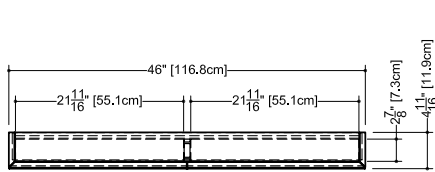

Approximate measurement.
 The manufacturer accepts 1/4" (6.35mm) variance.

M Collection
 Mirrored cabinet
 Surface mount 19" height

Furniture

Mirrored cabinet M 46ME

4 1/2" exterior depth x 46" length x 19" height – 114 x 1168 x 486 mm