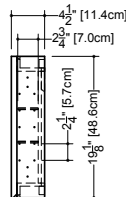

Approximate measurement.
 The manufacturer accepts 1/4" (6.35mm) variance.

M Collection
 Mirrored cabinet
 Surface mount 30" height

Furniture

Mirrored cabinet M 3430ME

4 1/2" exterior depth x 34" length x 30" height – 114 x 864 x 762 mm

Furniture

Mirrored cabinet M 16ME

4 1/2" exterior depth x 16" length x 19" height – 114 x 406 x 486 mm

plan view

front view

side view

finishes and colors

oak

Furniture

Mirrored cabinet M 18ME

4 1/2" exterior depth x 18" length x 19" height – 114 x 457 x 486 mm

plan view

front view

side view

finishes and colors

oak