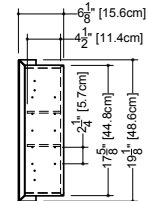

Furniture

Mirrored cabinet M 58ME-REC

2 1/2" exterior depth x 58" length x 19 1/8" height – 635 x 1472 x 486 mm

plan view

front view

side view

finishes and colors

oak