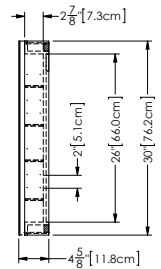

Approximate measurement.
 The manufacturer accepts 1/4" (6.35mm) variance.

www.WETSTYLE.COM - Montreal - Canada
 Tel. 1 888.536.9001 - service@wetstyle.com

M Collection
 Mirrored cabinet
 Surface mount 30" height

Approximate measurement.
 The manufacturer accepts 1/4" (6.35mm) variance.

M Collection
 Mirrored cabinet
 Surface mount 30" height

Furniture

Mirrored cabinet M 2830ME

4 1/2" exterior depth x 28" length x 30" height – 114 x 711 x 762 mm

Approximate measurement.
 The manufacturer accepts 1/4" (6.35mm) variance.

M Collection
 Mirrored cabinet
 Surface mount 30" height

Furniture

Mirrored cabinet M 3430ME

4 1/2" exterior depth x 34" length x 30" height – 114 x 864 x 762 mm

Furniture

Mirrored cabinet M 7030ME

4 1/2" exterior depth x 70" length x 30" height – 114 x 1778 x 762 mm

plan view

front view

side view

finishes and colors

oak
 natural
 wenge
 white
 black
 stone harbour grey
 coffee bean
 smoked