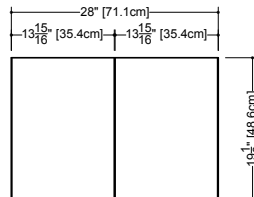

Furniture

Mirrored cabinet M 28ME-REC

2 1/2" exterior depth x 28" length x 19 1/8" height – 635 x 711 x 486 mm

plan view

front view

side view

finishes and colors

oak