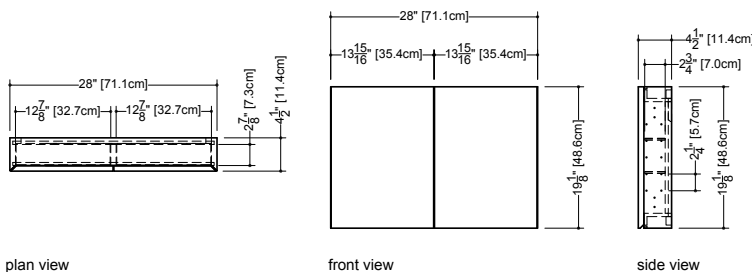

Furniture

Mirrored cabinet M 28ME

4 1/2" exterior depth x 28" length x 19" height – 114 x 711 x 486 mm

plan view

front view

side view

finishes and colors

oak