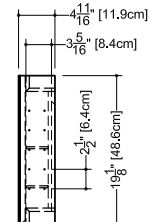

side view

finishes and colors

oak

natural
wenge
white
black
stone harbour grey
coffee bean
smoked

walnut

natural
natural no calico
chocolate

premium wood

torified eucalyptus
mozambique

matte lacquer

white
stone harbour grey
black

high gloss lacquer*

white

- 45 degree bevel cuts, precluding the need for cabinet door hardware
- All natural wood veneer
- AWI rated level 5 marine grade finish for moisture resistance and durability (industry's highest finishing class)
- Finished cabinet interiors in addition to front and sides
- Slow-closing doors
- Star-fire glass shelves
- 3mm polished edges mirror
- **option**
  two LED mood lamps hidden on the top and base of the cabinet

*ATTENTION: High-Gloss finish on exterior sides.
Top, bottom and interior in white mat.

WETSTYLE cannot be held responsible for any technical errors and reserves the right to make revisions without notice.

Approximate measurement.
The manufacturer accepts 1/4" (6.35mm) variance.

www.WETSTYLE.COM - Montreal - Canada
Tel. 1 888.536.9001 - service@wetstyle.com