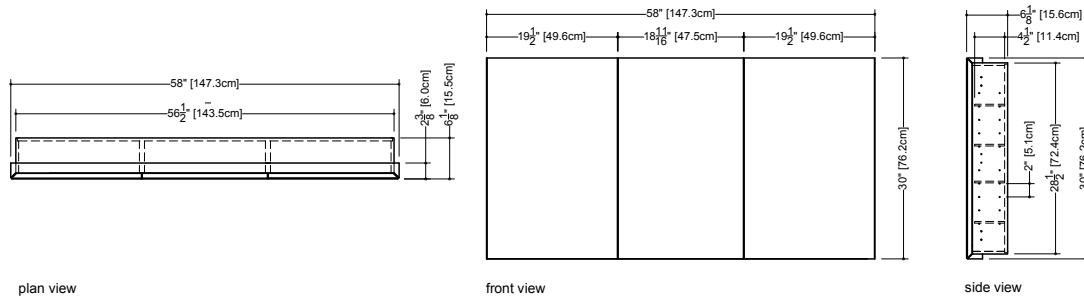

Furniture

Mirrored cabinet M 5830ME-REC

2 1/2" exterior depth x 58" length x 30" height – 635 x 1472 x 762 mm

plan view

front view

side view

finishes and colors

oak