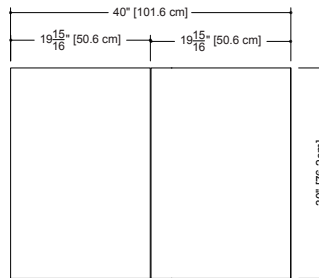

M Collection
Mirrored cabinet
Recessed 30" height

Furniture

Mirrored cabinet M 4030ME-REC

2 1/2" exterior depth x 40" length x 30" height – 635 x 1016 x 762 mm

plan view

front view

finishes and colors

oak

natural
wenge
white
black
stone harbour grey
coffee bean
smoked

walnut

natural
natural no calico
chocolate

premium wood

torrified eucalyptus
mozambique

matte lacquer

white
stone harbour grey
black

high gloss lacquer*

white

- 45 degree bevel cuts, precluding the need for cabinet door hardware
- All natural wood veneer
- AWI rated level 5 marine grade finish for moisture resistance and durability (industry's highest finishing class)
- Finished cabinet interiors in addition to front and sides
- Slow-closing doors
- Star-fire glass shelves
- 3mm polished edges mirror

*ATTENTION: High-Gloss finish on exterior sides.
Top, bottom and interior in white mat.

WETSTYLE cannot be held responsible for any technical errors and reserves the right to make revisions without notice.

Approximate measurement.
The manufacturer accepts 1/4" (6.35mm) variance.

www.WETSTYLE.COM - Montreal - Canada
Tel. 1 888.536.9001 - service@wetstyle.com