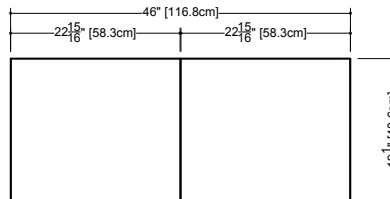

Furniture

Mirrored cabinet M 46ME-REC

2 1/2" exterior depth x 46" length x 19 1/8" height – 635 x 1168 x 486 mm

plan view

front view

side view

finishes and colors

oak