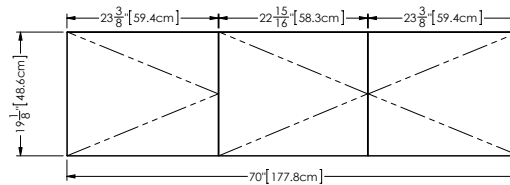

M Collection
Mirrored cabinet
Surface mount 19" height

Furniture

Mirrored cabinet M 70ME

4 1/2" exterior depth x 70" length x 19" height – 114 x 1778 x 486 mm

front view

finishes and colors

oak

natural
wenge
white
black
stone harbour grey
coffee bean
smoked

walnut

natural
natural no calico
chocolate

premium wood

torrified eucalyptus
mozambique

matte lacquer

white
stone harbour grey
black

high gloss lacquer*

white

- 45 degree bevel cuts, precluding the need for cabinet door hardware
- All natural wood veneer
- AWI rated level 5 marine grade finish for moisture resistance and durability (industry's highest finishing class)
- Finished cabinet interiors in addition to front and sides
- Slow-closing doors
- Star-fire glass shelves
- 3mm polished edges mirror
- **option**
  two LED mood lamps hidden on the top and base of the cabinet

*ATTENTION: High-Gloss finish on exterior sides.
Top, bottom and interior in white mat.

WETSTYLE cannot be held responsible for any technical errors and reserves the right to make revisions without notice.

Approximate measurement.
The manufacturer accepts 1/4" (6.35mm) variance.

www.WETSTYLE.COM - Montreal - Canada
Tel. 1 888.536.9001 - service@wetstyle.com