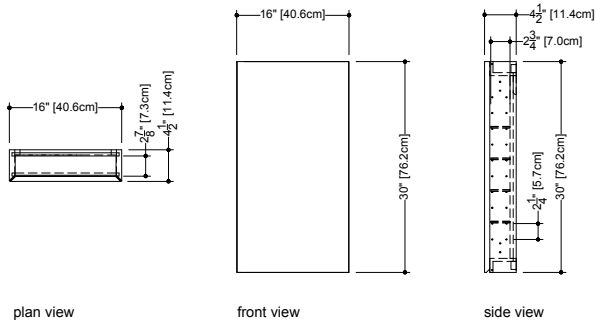

M Collection
 Mirrored cabinet
 Surface mount 30" height

Furniture

Mirrored cabinet M 1630ME

4 1/2" exterior depth x 16" length x 30" height – 114 x 406 x 762 mm

plan view

front view

side view

finishes and colors

Approximate measurement.
 The manufacturer accepts 1/4" (6.35mm) variance.

M Collection
 Mirrored cabinet
 Surface mount 30" height

Furniture

Mirrored cabinet M 1830ME

4 1/2" exterior depth x 18" length x 30" height – 114 x 457 x 762 mm

Approximate measurement.
 The manufacturer accepts 1/4" (6.35mm) variance.

M Collection
 Mirrored cabinet
 Surface mount 30" height

Furniture

Mirrored cabinet M 2830ME

4 1/2" exterior depth x 28" length x 30" height – 114 x 711 x 762 mm

Approximate measurement.
 The manufacturer accepts 1/4" (6.35mm) variance.

M Collection
 Mirrored cabinet
 Surface mount 30" height

Furniture

Mirrored cabinet M 3430ME

4 1/2" exterior depth x 34" length x 30" height – 114 x 864 x 762 mm