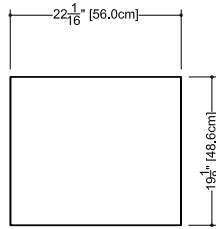

Approximate measurement.
 The manufacturer accepts 1/4" (6.35mm) variance.

www.WETSTYLE.COM - Montreal - Canada
 Tel. 1 888.536.9001 - service@wetstyle.com

M Collection
 Mirrored cabinet
 Surface mount 30" height

Furniture

Mirrored cabinet M 16ME

4 1/2" exterior depth x 16" length x 19" height – 114 x 406 x 486 mm

plan view

front view

side view

finishes and colors

oak

Furniture

Mirrored cabinet M 22ME

4 1/2" exterior depth x 22" length x 19" height – 114 x 559 x 486 mm

plan view

front view

side view

finishes and colors

oak