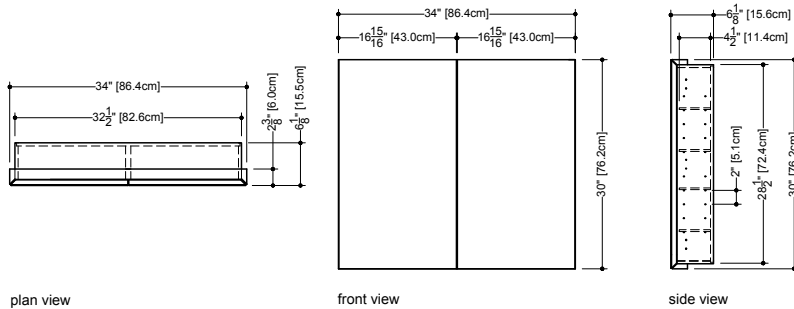

finishes and colors

oak

- natural
- wenge
- white
- black
- stone harbour grey
- coffee bean
- smoked

walnut

- natural
- natural no calico
- chocolate

premium wood

- tortified eucalyptus
- mozambique

matte lacquer

- white
- stone harbour grey
- black

high gloss lacquer*

- white

- 45 degree bevel cuts, precluding the need for cabinet door hardware
- All natural wood veneer
- AWI rated level 5 marine grade finish for moisture resistance and durability (industry's highest finishing class)
- Finished cabinet interiors in addition to front and sides
- Slow-closing doors
- Star-fire glass shelves
- 3mm polished edges mirror

*ATTENTION: High-Gloss finish on exterior sides. Top, bottom and interior in white mat.

WETSTYLE cannot be held responsible for any technical errors and reserves the right to make revisions without notice.

Approximate measurement. The manufacturer accepts 1/4" (6.35mm) variance.