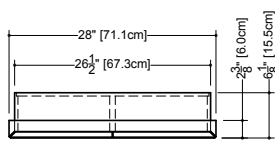

Furniture

Mirrored cabinet M 28ME-REC

2 1/2" exterior depth x 28" length x 19 1/8" height – 635 x 711 x 486 mm

plan view

front view

side view

finishes and colors

oak