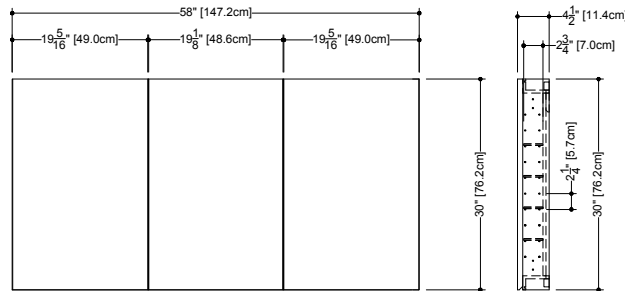

Approximate measurement.
 The manufacturer accepts 1/4" (6.35mm) variance.

M Collection
 Mirrored cabinet
 Surface mount 30" height

Furniture

Mirrored cabinet M 1830ME

4 1/2" exterior depth x 18" length x 30" height – 114 x 457 x 762 mm

Approximate measurement.
 The manufacturer accepts 1/4" (6.35mm) variance.

M Collection
 Mirrored cabinet
 Surface mount 30" height

Furniture

Mirrored cabinet M 2830ME

4 1/2" exterior depth x 28" length x 30" height – 114 x 711 x 762 mm

Approximate measurement.
 The manufacturer accepts 1/4" (6.35mm) variance.

M Collection
 Mirrored cabinet
 Surface mount 30" height

Furniture

Mirrored cabinet M 3430ME

4 1/2" exterior depth x 34" length x 30" height – 114 x 864 x 762 mm

Furniture

Mirrored cabinet M 5830ME

4 1/2" exterior depth x 58" length x 30" height – 114 x 1472 x 762 mm

plan view

front view

side view

finishes and colors

oak