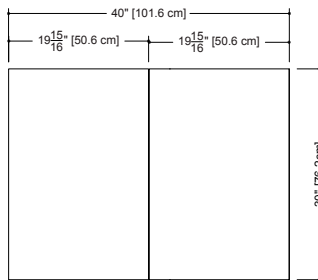

M Collection
 Mirrored cabinet
 Surface mount 30" height

Furniture

Mirrored cabinet M 1630ME

4 1/2" exterior depth x 16" length x 30" height – 114 x 406 x 762 mm

plan view

front view

side view

finishes and colors

Approximate measurement.
 The manufacturer accepts 1/4" (6.35mm) variance.

M Collection
 Mirrored cabinet
 Surface mount 30" height

Furniture

Mirrored cabinet M 1830ME

4 1/2" exterior depth x 18" length x 30" height – 114 x 457 x 762 mm

Approximate measurement.
 The manufacturer accepts 1/4" (6.35mm) variance.

M Collection
 Mirrored cabinet
 Surface mount 30" height

Furniture

Mirrored cabinet M 2830ME

4 1/2" exterior depth x 28" length x 30" height – 114 x 711 x 762 mm

Furniture

Mirrored cabinet M 4030ME

4 1/2" exterior depth x 40" length x 30" height – 114 x 1016 x 762 mm

plan view

front view

side view

finishes and colors

oak