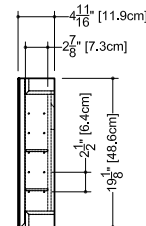

side view

finishes and colors

oak

natural
wenge
white
black
stone harbour grey
coffee bean
smoked

walnut

natural
natural no calico
chocolate

premium wood

torified eucalyptus
mozambique

matte lacquer

white
stone harbour grey
black

high gloss lacquer*

white

- 45 degree bevel cuts, precluding the need for cabinet door hardware
- All natural wood veneer
- AWI rated level 5 marine grade finish for moisture resistance and durability (industry's highest finishing class)
- Finished cabinet interiors in addition to front and sides
- Slow-closing doors
- Star-fire glass shelves
- 3mm polished edges mirror
- **option**
  two LED mood lamps hidden on the top and base of the cabinet

*ATTENTION: High-Gloss finish on exterior sides.
Top, bottom and interior in white mat.

WETSTYLE cannot be held responsible for any technical errors and reserves the right to make revisions without notice.

Approximate measurement.
The manufacturer accepts 1/4" (6.35mm) variance.