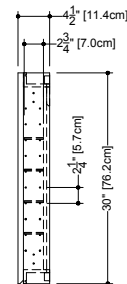

M Collection
 Mirrored cabinet
 Surface mount 30" height

Furniture

Mirrored cabinet M 1630ME

4 1/2" exterior depth x 16" length x 30" height – 114 x 406 x 762 mm

plan view

front view

side view

finishes and colors

Approximate measurement.
 The manufacturer accepts 1/4" (6.35mm) variance.

M Collection
 Mirrored cabinet
 Surface mount 30" height

Furniture

Mirrored cabinet M 1830ME

4 1/2" exterior depth x 18" length x 30" height – 114 x 457 x 762 mm

Approximate measurement.
 The manufacturer accepts 1/4" (6.35mm) variance.

M Collection
 Mirrored cabinet
 Surface mount 30" height

Furniture

Mirrored cabinet M 2830ME

4 1/2" exterior depth x 28" length x 30" height – 114 x 711 x 762 mm

Furniture

Mirrored cabinet M 4030ME

4 1/2" exterior depth x 40" length x 30" height – 114 x 1016 x 762 mm

plan view

front view

side view

finishes and colors

oak