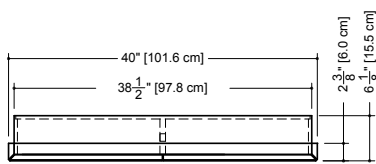

Furniture

Mirrored cabinet M 40ME-REC

2 1/2" exterior depth x 40" length x 19 1/8" height – 635 x 1016 x 486 mm

plan view

front view

side view

finishes and colors

oak