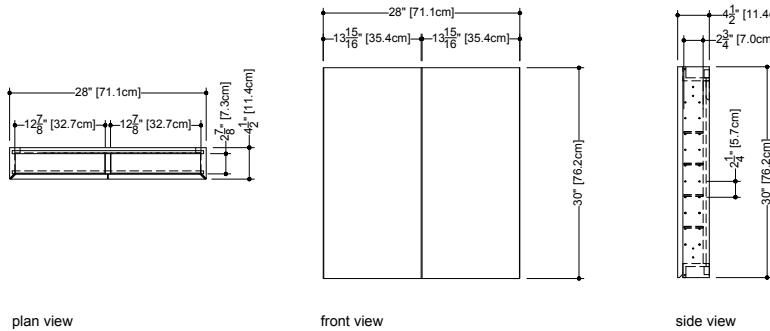

M Collection
 Mirrored cabinet
 Surface mount 30" height

Furniture

Mirrored cabinet M 1630ME

4 1/2" exterior depth x 16" length x 30" height – 114 x 406 x 762 mm

plan view

front view

side view

finishes and colors

Approximate measurement.
 The manufacturer accepts 1/4" (6.35mm) variance.

M Collection
 Mirrored cabinet
 Surface mount 30" height

Furniture

Mirrored cabinet M 1830ME

4 1/2" exterior depth x 18" length x 30" height – 114 x 457 x 762 mm

Approximate measurement.
 The manufacturer accepts 1/4" (6.35mm) variance.

M Collection
 Mirrored cabinet
 Surface mount 30" height

Furniture

Mirrored cabinet M 2830ME

4 1/2" exterior depth x 28" length x 30" height – 114 x 711 x 762 mm