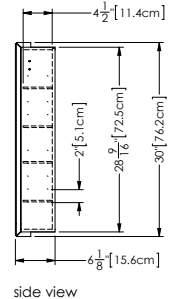

finishes and colors

oak
natural
wenge
white
black
stone harbour grey
coffee bean
smoked

walnut
natural
natural no calico
chocolate

premium wood
torified eucalyptus
mozambique

matte lacquer
white
stone harbour grey
black

high gloss lacquer*
white

- 45 degree bevel cuts, precluding the need for cabinet door hardware
- All natural wood veneer
- AWI rated level 5 marine grade finish for moisture resistance and durability (industry's highest finishing class)
- Finished cabinet interiors in addition to front and sides
- Slow-closing doors
- Star-fire glass shelves
- 3mm polished edges mirror

*ATTENTION: High-Gloss finish on exterior sides.
Top, bottom and interior in white mat.

WETSTYLE cannot be held responsible for any technical errors and reserves the right to make revisions without notice.

Approximate measurement.
The manufacturer accepts 1/4" (6.35mm) variance.

www.WETSTYLE.COM - Montreal - Canada
Tel. 1 888.536.9001 - service@wetstyle.com