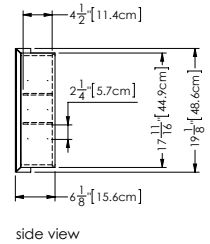

finishes and colors

oak

natural
wenge
white
black
stone harbour grey
coffee bean
smoked

walnut

natural
natural no calico
chocolate

premium wood

torrified eucalyptus
mozambique

matte lacquer

white
stone harbour grey
black

high gloss lacquer*

white

- 45 degree bevel cuts, precluding the need for cabinet door hardware
- All natural wood veneer
- AWI rated level 5 marine grade finish for moisture resistance and durability (industry's highest finishing class)
- Finished cabinet interiors in addition to front and sides
- Slow-closing doors
- Star-fire glass shelves
- 3mm polished edges mirror

*ATTENTION: High-Gloss finish on exterior sides.
Top, bottom and interior in white mat.

WETSTYLE cannot be held responsible for any technical errors and reserves the right to make revisions without notice.

Approximate measurement.
The manufacturer accepts 1/4" (6.35mm) variance.

www.WETSTYLE.COM - Montreal - Canada
Tel. 1 888.536.9001 - service@wetstyle.com