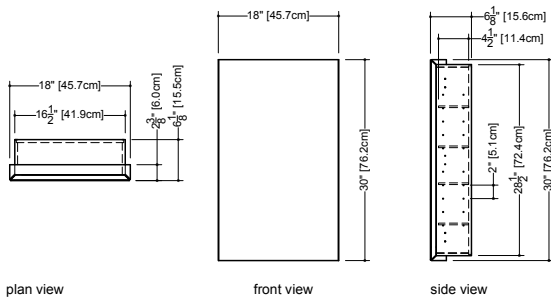

finishes and colors

oak

- natural
- wenge
- white
- black
- stone harbour grey
- coffee bean
- smoked

walnut

- natural
- natural no calico
- chocolate

premium wood

- torified eucalyptus
- mozambique

matte lacquer

- white
- stone harbour grey
- black

high gloss lacquer*

- white

- 45 degree bevel cuts, precluding the need for cabinet door hardware
- All natural wood veneer
- AWI rated level 5 marine grade finish for moisture resistance and durability (industry's highest finishing class)
- Finished cabinet interiors in addition to front and sides
- Slow-closing doors
- Star-fire glass shelves
- 3mm polished edges mirror
- Left or right door handing

*ATTENTION: High-Gloss finish on exterior sides.
Top, bottom and interior in white mat.

WETSTYLE cannot be held responsible for any technical errors and reserves the right to make revisions without notice.

Approximate measurement.
The manufacturer accepts 1/4" (6.35mm) variance.

www.WETSTYLE.COM - Montreal - Canada
Tel. 1 888.536.9001 - service@wetstyle.com