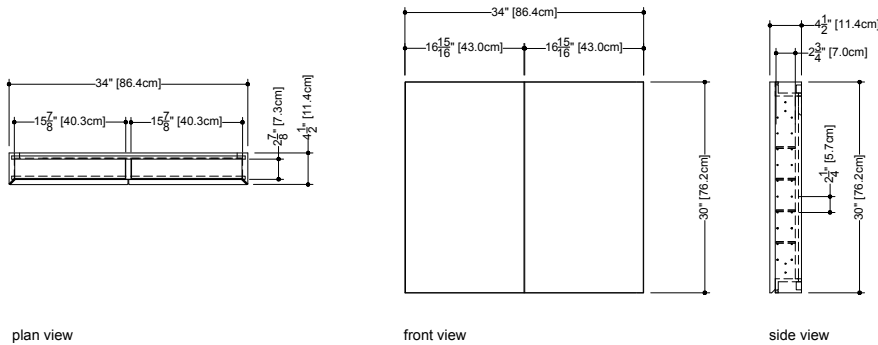

M Collection
 Mirrored cabinet
 Surface mount 30" height

Furniture

Mirrored cabinet M 1630ME

4 1/2" exterior depth x 16" length x 30" height – 114 x 406 x 762 mm

plan view

front view

side view

finishes and colors

Approximate measurement.
 The manufacturer accepts 1/4" (6.35mm) variance.

M Collection
 Mirrored cabinet
 Surface mount 30" height

Furniture

Mirrored cabinet M 1830ME

4 1/2" exterior depth x 18" length x 30" height – 114 x 457 x 762 mm

Approximate measurement.
 The manufacturer accepts 1/4" (6.35mm) variance.

M Collection
 Mirrored cabinet
 Surface mount 30" height

Furniture

Mirrored cabinet M 2830ME

4 1/2" exterior depth x 28" length x 30" height – 114 x 711 x 762 mm

Approximate measurement.
 The manufacturer accepts 1/4" (6.35mm) variance.

M Collection
 Mirrored cabinet
 Surface mount 30" height

Furniture

Mirrored cabinet M 3430ME

4 1/2" exterior depth x 34" length x 30" height – 114 x 864 x 762 mm