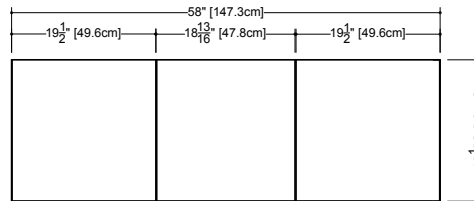

Furniture

Mirrored cabinet M 58ME-REC

2 1/2" exterior depth x 58" length x 19 1/8" height – 635 x 1472 x 486 mm

plan view

front view

side view

finishes and colors

oak