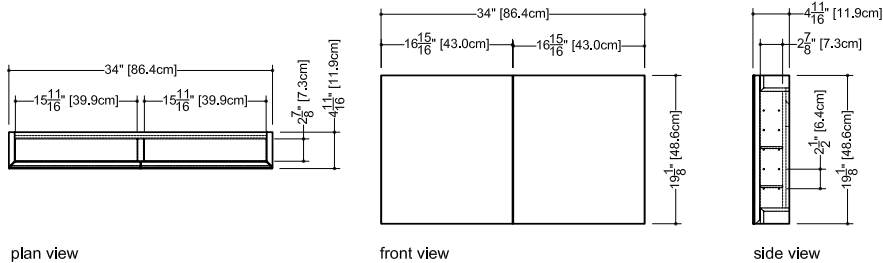

Furniture

Mirrored cabinet M 34ME

4 1/2" exterior depth x 34" length x 19" height – 114 x 864 x 486 mm

plan view

front view

side view

finishes and colors

oak