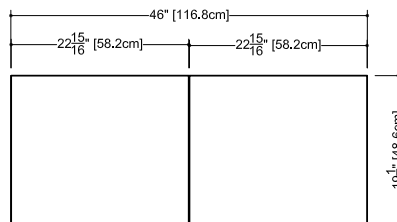

front view

finishes and colors

oak

natural
wenge
white
black
stone harbour grey
coffee bean
smoked

walnut

natural
natural no calico
chocolate

premium wood

torified eucalyptus
mozambique

matte lacquer

white
stone harbour grey
black

high gloss lacquer*

white

- 45 degree bevel cuts, precluding the need for cabinet door hardware
- All natural wood veneer
- AWI rated level 5 marine grade finish for moisture resistance and durability (industry's highest finishing class)
- Finished cabinet interiors in addition to front and sides
- Slow-closing doors
- Star-fire glass shelves
- 3mm polished edges mirror
- **option**
  two LED mood lamps hidden on the top and base of the cabinet

*ATTENTION: High-Gloss finish on exterior sides.
Top, bottom and interior in white mat.

WETSTYLE cannot be held responsible for any technical errors and reserves the right to make revisions without notice.

Approximate measurement.
The manufacturer accepts 1/4" (6.35mm) variance.

www.WETSTYLE.COM - Montreal - Canada
Tel. 1 888.536.9001 - service@wetstyle.com