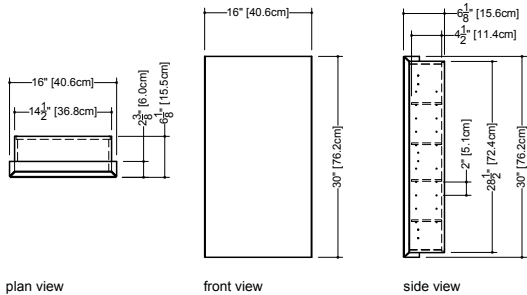

finishes and colors

oak

- natural
- wenge
- white
- black
- stone harbour grey
- coffee bean
- smoked

walnut

- natural
- natural no calico
- chocolate

premium wood

- torrified eucalyptus
- mozambique

matte lacquer

- white
- stone harbour grey
- black

high gloss lacquer*

- white

- 45 degree bevel cuts, precluding the need for cabinet door hardware
- All natural wood veneer
- AWI rated level 5 marine grade finish for moisture resistance and durability (industry's highest finishing class)
- Finished cabinet interiors in addition to front and sides
- Slow-closing doors
- Star-fire glass shelves
- 3mm polished edges mirror
- Left or right door handing

*ATTENTION: High-Gloss finish on exterior sides.
Top, bottom and interior in white mat.

WETSTYLE cannot be held responsible for any technical errors and reserves the right to make revisions without notice.

Approximate measurement.
The manufacturer accepts 1/4" (6.35mm) variance.

www.WETSTYLE.COM - Montreal - Canada
Tel. 1 888.536.9001 - service@wetstyle.com