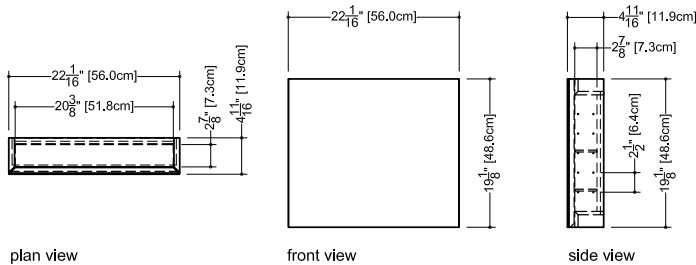

plan view

finishes and colors

oak

natural
wenge
white
black
stone harbour grey
coffee bean
smoked

walnut

natural
natural no calico
chocolate

premium wood

torrified eucalyptus
mozambique

matte lacquer

white
stone harbour grey
black

high gloss lacquer*

white

- 45 degree bevel cuts, precluding the need for cabinet door hardware
- All natural wood veneer
- AWI rated level 5 marine grade finish for moisture resistance and durability (industry's highest finishing class)
- Finished cabinet interiors in addition to front and sides
- Slow-closing doors
- Star-fire glass shelves
- 3mm polished edges mirror
- Left or right door handing
- **option**
  two LED mood lamps hidden on the top and base of the cabinet

*ATTENTION: High-Gloss finish on exterior sides.
Top, bottom and interior in white mat.

WETSTYLE cannot be held responsible for any technical errors and reserves the right to make revisions without notice.

Approximate measurement.
The manufacturer accepts 1/4" (6.35mm) variance.

www.WETSTYLE.COM - Montreal - Canada
Tel. 1 888.536.9001 - service@wetstyle.com