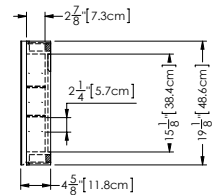

side view

finishes and colors

oak

natural
wenge
white
black
stone harbour grey
coffee bean
smoked

walnut

natural
natural no calico
chocolate

premium wood

torrified eucalyptus
mozambique

matte lacquer

white
stone harbour grey
black

high gloss lacquer*

white

- 45 degree bevel cuts, precluding the need for cabinet door hardware
- All natural wood veneer
- AWI rated level 5 marine grade finish for moisture resistance and durability (industry's highest finishing class)
- Finished cabinet interiors in addition to front and sides
- Slow-closing doors
- Star-fire glass shelves
- 3mm polished edges mirror
- **option**
  two LED mood lamps hidden on the top and base of the cabinet

*ATTENTION: High-Gloss finish on exterior sides.
Top, bottom and interior in white mat.

WETSTYLE cannot be held responsible for any technical errors and reserves the right to make revisions without notice.

Approximate measurement.
The manufacturer accepts 1/4" (6.35mm) variance.

www.WETSTYLE.COM - Montreal - Canada
Tel. 1 888.536.9001 - service@wetstyle.com