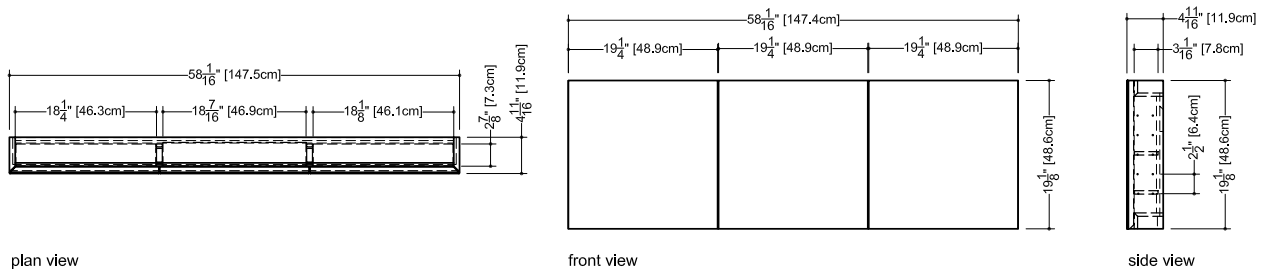

Furniture

Mirrored cabinet M 58ME

4 1/2" exterior depth x 58" length x 19" height – 114 x 1472 x 486 mm

plan view

front view

side view

finishes and colors

oak