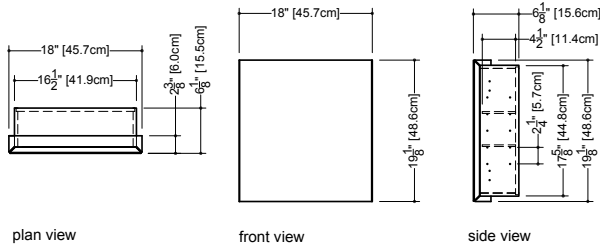

Furniture

Mirrored cabinet M 18ME-REC

2 1/2" exterior depth x 18" length x 19 1/8" height – 635 x 457 x 486 mm

plan view

front view

side view

finishes and colors

oak