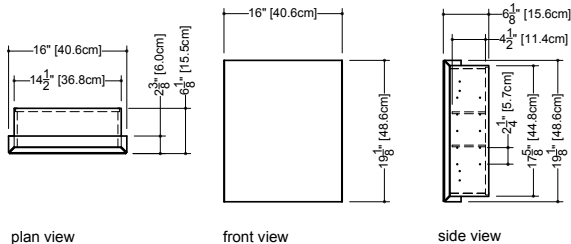

Furniture

Mirrored cabinet M 16ME-REC

2 1/2" exterior depth x 16" length x 19 1/8" height – 635 x 406 x 486 mm

plan view

front view

side view

finishes and colors

oak