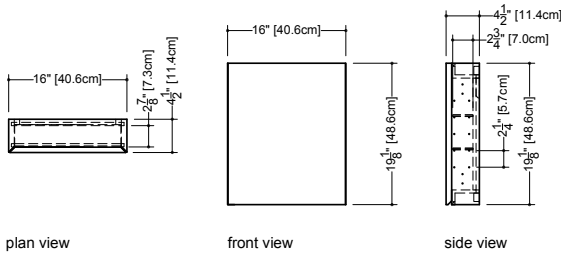

Approximate measurement.
 The manufacturer accepts 1/4" (6.35mm) variance.

M Collection
 Mirrored cabinet
 Surface mount 30" height

Furniture

Mirrored cabinet M 2830ME

4 1/2" exterior depth x 28" length x 30" height – 114 x 711 x 762 mm

Approximate measurement.
 The manufacturer accepts 1/4" (6.35mm) variance.

M Collection
 Mirrored cabinet
 Surface mount 30" height

Furniture

Mirrored cabinet M 3430ME

4 1/2" exterior depth x 34" length x 30" height – 114 x 864 x 762 mm

Approximate measurement.
 The manufacturer accepts 1/4" (6.35mm) variance.

www.WETSTYLE.COM - Montreal - Canada
 Tel. 1 888.536.9001 - service@wetstyle.com

M Collection
 Mirrored cabinet
 Surface mount 19" height

Furniture

Mirrored cabinet M 16ME

4 1/2" exterior depth x 16" length x 19" height – 114 x 406 x 486 mm

plan view

front view

side view

finishes and colors

oak