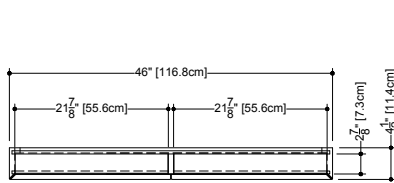

M Collection
 Mirrored cabinet
 Surface mount 30" height

Furniture

Mirrored cabinet M 1630ME

4 1/2" exterior depth x 16" length x 30" height – 114 x 406 x 762 mm

plan view

front view

side view

finishes and colors

Approximate measurement.
 The manufacturer accepts 1/4" (6.35mm) variance.

M Collection
 Mirrored cabinet
 Surface mount 30" height

Furniture

Mirrored cabinet M 1830ME

4 1/2" exterior depth x 18" length x 30" height – 114 x 457 x 762 mm

Approximate measurement.
 The manufacturer accepts 1/4" (6.35mm) variance.

M Collection
 Mirrored cabinet
 Surface mount 30" height

Furniture

Mirrored cabinet M 2830ME

4 1/2" exterior depth x 28" length x 30" height – 114 x 711 x 762 mm

Furniture

Mirrored cabinet M 4630ME

4 1/2" exterior depth x 46" length x 30" height – 114 x 1168 x 762 mm

plan view

front view

side view

finishes and colors

oak