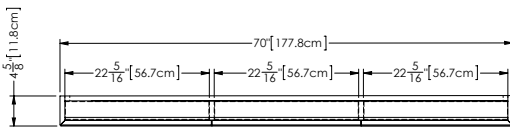

M Collection
Mirrored cabinet
Surface mount 30" height

Furniture

Mirrored cabinet M 7030ME

4 1/2" exterior depth x 70" length x 30" height – 114 x 1778 x 762 mm

plan view

finishes and colors

oak
natural
wenge
white
black
stone harbour grey
coffee bean
smoked

walnut
natural
natural no calico
chocolate

premium wood
torified eucalyptus
mozambique

matte lacquer
white
stone harbour grey
black

high gloss lacquer*
white

- 45 degree bevel cuts, precluding the need for cabinet door hardware
- All natural wood veneer
- AWI rated level 5 marine grade finish for moisture resistance and durability (industry's highest finishing class)
- Finished cabinet interiors in addition to front and sides
- Slow-closing doors
- Star-fire glass shelves
- 3mm polished edges mirror
- **option**
  two LED mood lamps hidden on the top and base of the cabinet

*ATTENTION: High-Gloss finish on exterior sides.
Top, bottom and interior in white mat.

WETSTYLE cannot be held responsible for any technical errors and reserves the right to make revisions without notice.

Approximate measurement.
The manufacturer accepts 1/4" (6.35mm) variance.

www.WETSTYLE.COM - Montreal - Canada
Tel. 1 888.536.9001 - service@wetstyle.com