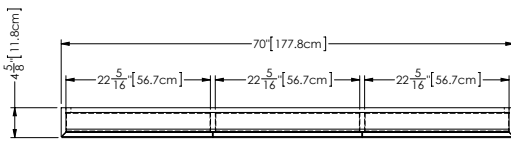

Approximate measurement.
 The manufacturer accepts 1/4" (6.35mm) variance.

M Collection
 Mirrored cabinet
 Surface mount 19" height

Furniture

Mirrored cabinet M 70ME

4 1/2" exterior depth x 70" length x 19" height – 114 x 1778 x 486 mm