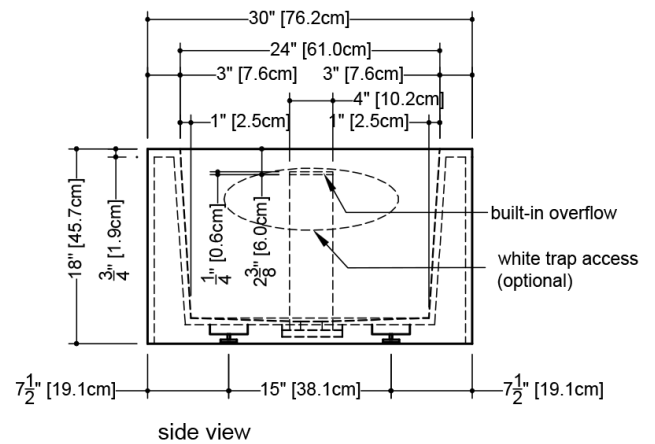

TECHNICAL DETAILS

- **Width:** 30"
- **Length:** 60"
- **Height:** 18"
- **Weight:** 210 lbs / 95 kg

plan view

front view

side view

WETSTYLE Plug & Bathe™ overflow and drain connection system includes:

- Soft-touch pop-up drain, for built-in overflow. Fits both 1-1/2" ABS drain waste and 1-1/2" tubular brass
- 1-1/2" ABS Direct vertical drain waste fitting (copper/brass option also available)
- 1-1/2" ABS 90° Elbow drain waste fitting (copper/brass option also available)

BC 14

WETSTYLE cannot be held responsible for any technical errors and reserves the right to make revisions without notice. Approximate measurement. The manufacturer accepts 1/4" (6.35mm) variance.

AVAILABLE CONFIGURATIONS