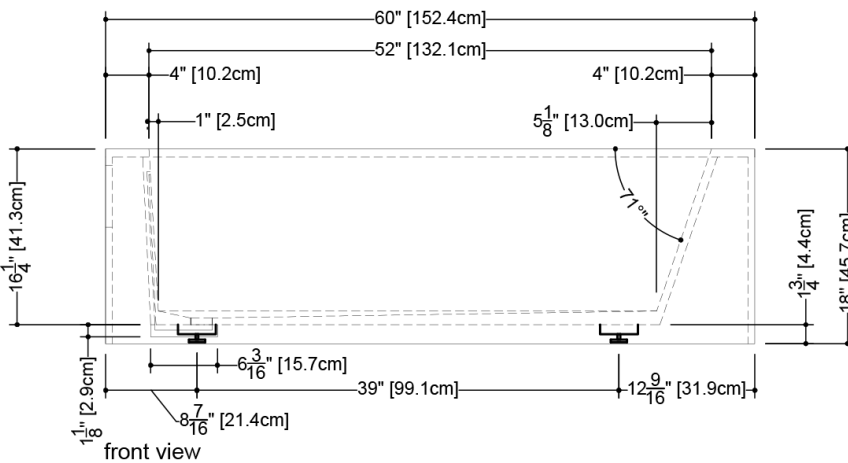

On Sale

BC 14

CUBE COLLECTION

Design Wetstyle Design Lab

FEATURES

- Handcrafted in Montreal, Canada
- Integrated overflow
- Soft toe touch drain
- Plug & Bathe drain connection for quick install
- Wood bridge in Wenge shade included
- Bathtub/Shower: can be used as a bathtub/shower combination

TECHNICAL DETAILS

- **Width:** 30"
- **Length:** 60"
- **Height:** 18"
- **Weight:** 210 lbs / 95 kg

plan view

front view

side view

WETSTYLE Plug & Bathe™ overflow and drain connection system includes:

- Soft-touch pop-up drain, for built-in overflow. Fits both 1-1/2" ABS drain waste and 1-1/2" tubular brass
- 1-1/2" ABS Direct vertical drain waste fitting (copper/brass option also available)
- 1-1/2" ABS 90° Elbow drain waste fitting (copper/brass option also available)

BC 14

WETSTYLE cannot be held responsible for any technical errors and reserves the right to make revisions without notice. Approximate measurement. The manufacturer accepts 1/4" (6.35mm) variance.

AVAILABLE CONFIGURATIONS