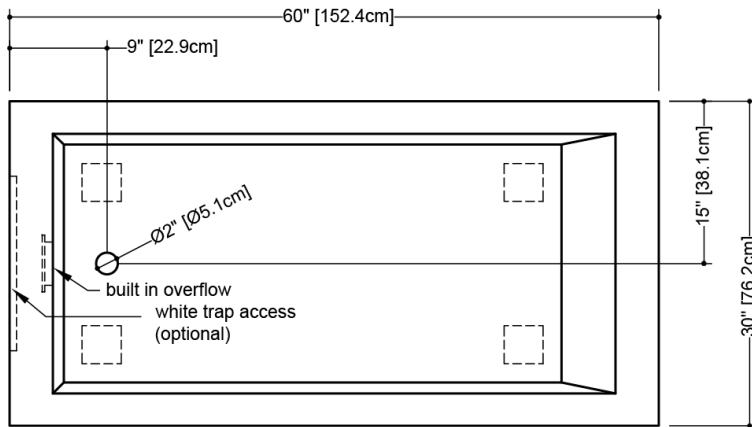

On Sale

BC 14

CUBE COLLECTION

Design Wetstyle Design Lab

FEATURES

- Handcrafted in Montreal, Canada
- Integrated overflow
- Soft toe touch drain
- Plug & Bathe drain connection for quick install
- Wood bridge in Wenge shade included
- Bathtub/Shower: can be used as a bathtub/shower combination

TECHNICAL DETAILS

- **Width:** 30"
- **Length:** 60"
- **Height:** 18"
- **Weight:** 210 lbs / 95 kg

plan view

front view

side view

WETSTYLE Plug & Bathe™ overflow and drain connection system includes:

- Soft-touch pop-up drain, for built-in overflow. Fits both 1-1/2" ABS drain waste and 1-1/2" tubular brass
- 1-1/2" ABS Direct vertical drain waste fitting (copper/brass option also available)
- 1-1/2" ABS 90° Elbow drain waste fitting (copper/brass option also available)

BC 14

WETSTYLE cannot be held responsible for any technical errors and reserves the right to make revisions without notice. Approximate measurement. The manufacturer accepts 1/4" (6.35mm) variance.

AVAILABLE CONFIGURATIONS