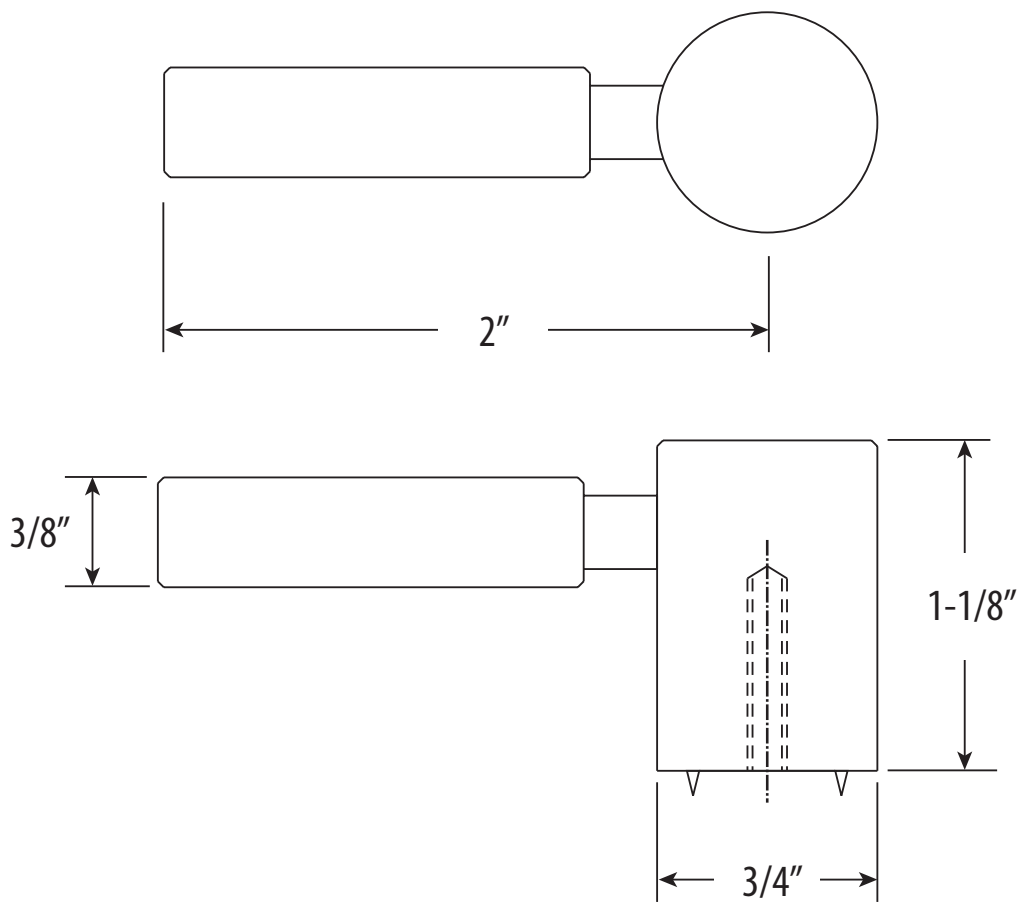

CONTEMPORARY CABINET POST PULL

HCK-102

• FITS MATERIALS FROM 1/4" TO 1-1/2" THICK

DIMENSIONS MAY VARY AND ARE SUBJECT TO CHANGE. NO RESPONSIBILITY IS ASSUMED FOR USE OF SUPERCEDED OR VOIDED DATA