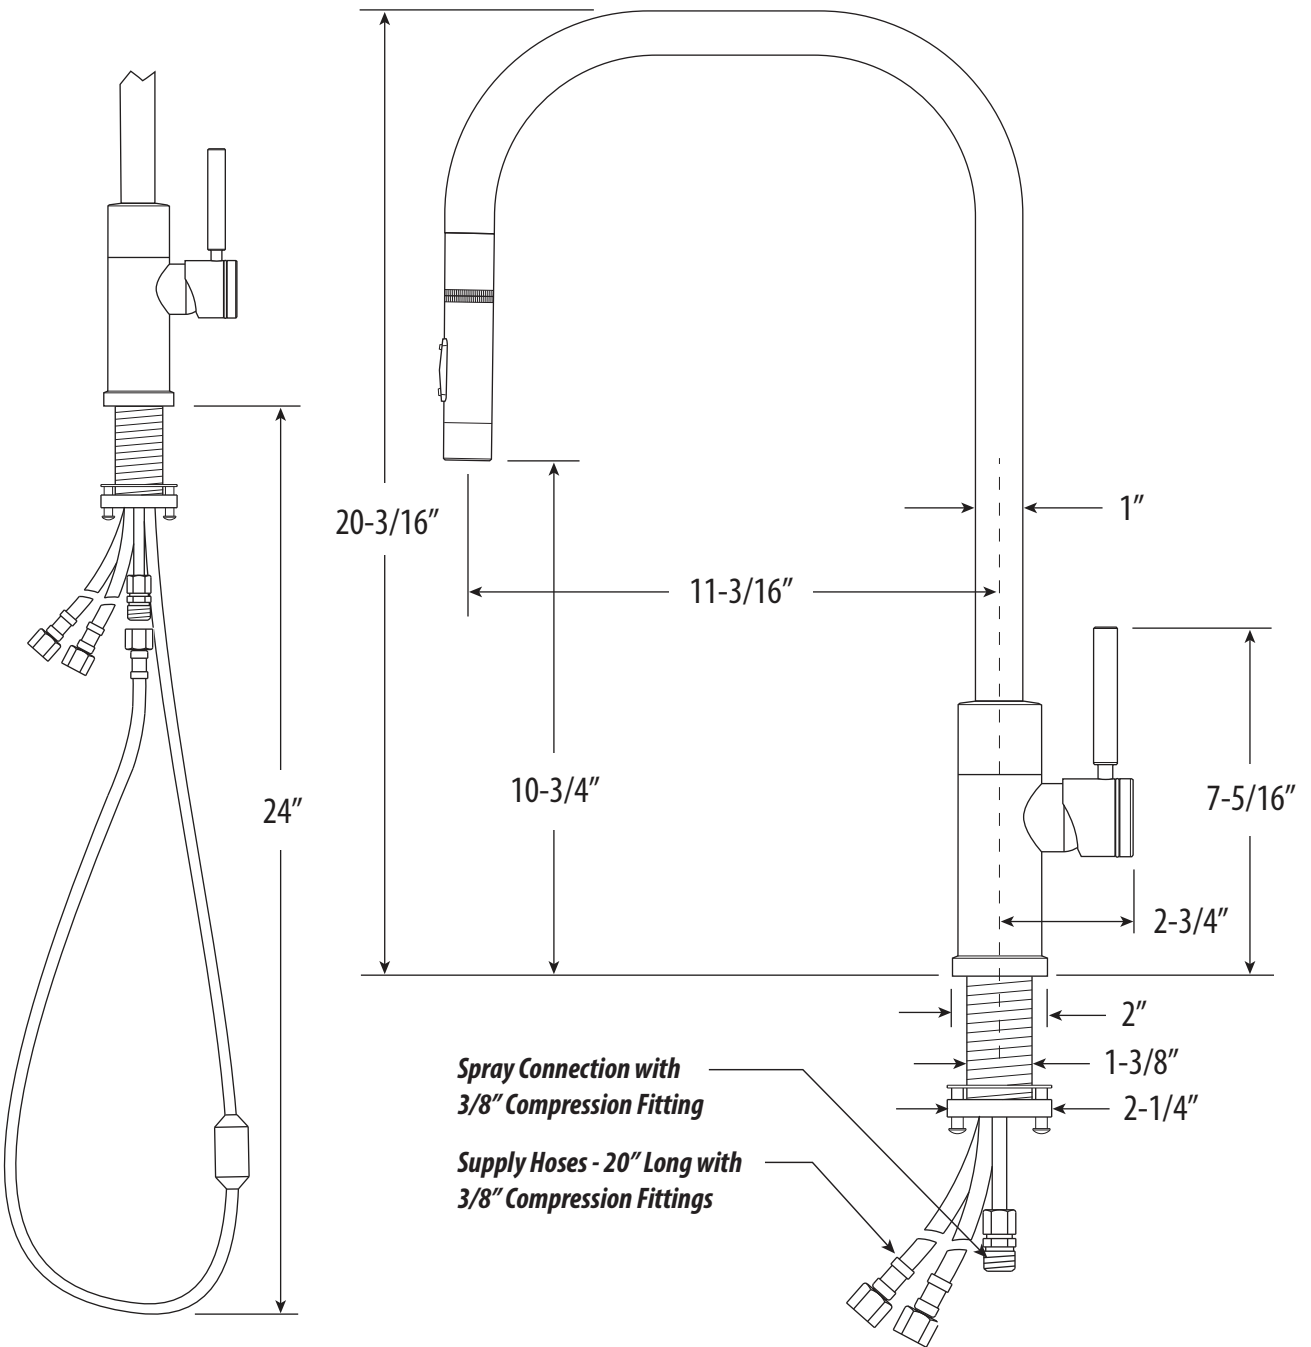

FULTON MODERN EXTENDED REACH PLP PULLDOWN FAUCET

10300

- Max Counter Thickness 2-3/8"
- Minimum Install Hole Size 1-1/2"

DIMENSIONS MAY VARY AND ARE SUBJECT TO CHANGE. NO RESPONSIBILITY IS ASSUMED FOR USE OF SUPERCEDED OR VOIDED DATA