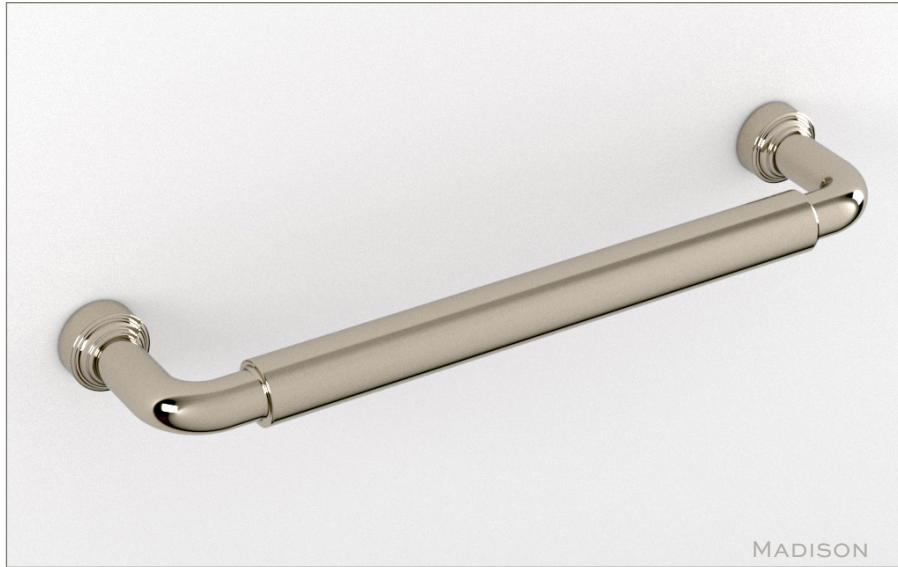

WATER STREET

LAKWOOD NEW YORK

		A	B	C	D
7501	PULL	4"	1/2"	5/8"	1-1/2"
7502	PULL	6"	1/2"	5/8"	1-1/2"
7503	PULL	8"	1/2"	5/8"	1-1/2"
7504	PULL	10"	1/2"	5/8"	1-1/2"
7505	PULL	12"	1/2"	5/8"	1-1/2"
7507	PULL	18"	1/2"	5/8"	1-1/2"
7508	PULL	24"	1/2"	5/8"	1-1/2"
7509	PULL	30"	1/2"	5/8"	1-1/2"
7513	APPLIANCE PULL ‡	8"	5/8"	13/16"	1-7/8"
7515	APPLIANCE PULL ‡	12"	5/8"	13/16"	1-7/8"
7516	APPLIANCE PULL ‡	18"	5/8"	13/16"	1-7/8"

Hand hammering available. ‡ Available for back to back applications.
 Made to order with standard lead time of 2 - 4 weeks, dependent on finish selected.
 Expediting availability determined by the production levels at the time of order. Upcharge applies.
 Items that are available for Quick Ship will ship within 24 hours.