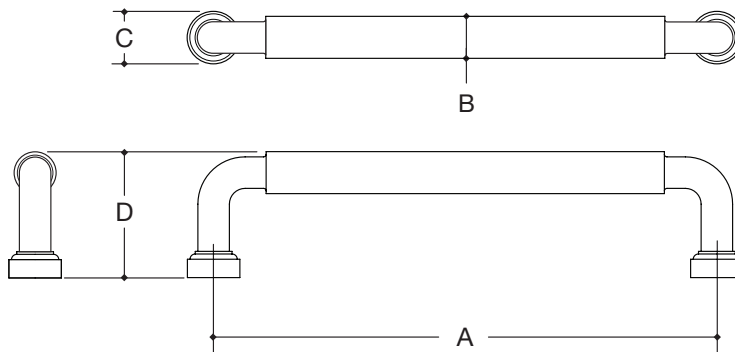

WATER STREET

LAKWOOD NEW YORK

		A	B	C	D
7501	PULL	4"	1/2"	5/8"	1-1/2"
7502	PULL	6"	1/2"	5/8"	1-1/2"
7503	PULL	8"	1/2"	5/8"	1-1/2"
7504	PULL	10"	1/2"	5/8"	1-1/2"
7505	PULL	12"	1/2"	5/8"	1-1/2"
7507	PULL	18"	1/2"	5/8"	1-1/2"
7508	PULL	24"	1/2"	5/8"	1-1/2"
7509	PULL	30"	1/2"	5/8"	1-1/2"
7513	APPLIANCE PULL ‡	8"	5/8"	13/16"	1-7/8"
7515	APPLIANCE PULL ‡	12"	5/8"	13/16"	1-7/8"
7516	APPLIANCE PULL ‡	18"	5/8"	13/16"	1-7/8"

Hand hammering available. ‡ Available for back to back applications.
 Made to order with standard lead time of 2 - 4 weeks, dependent on finish selected.
 Expediting availability determined by the production levels at the time of order. Upcharge applies.
 Items that are available for Quick Ship will ship within 24 hours.