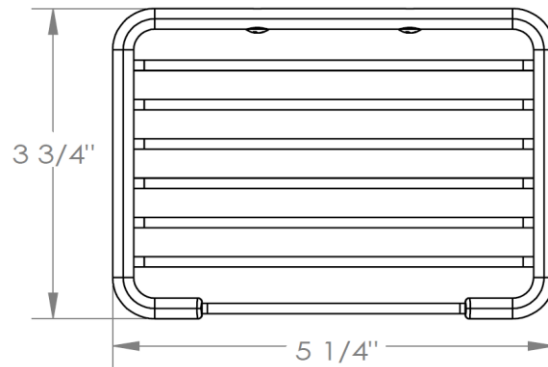

WB-5111

5" X 4" X 1 1/4" Dish

WATERMARK DESIGNS 1/22/2015

350 Dewitt Ave Brooklyn NY 11207 USA T 718 257 2800 F 718 257 2144 info@watermark-designs.com