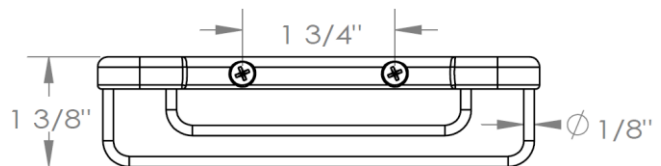

WB-5111

5" X 4" X 1 1/4" Dish

WATERMARK DESIGNS 1/22/2015

350 Dewitt Ave Brooklyn NY 11207 USA T 718 257 2800 F 718 257 2144 info@watermark-designs.com