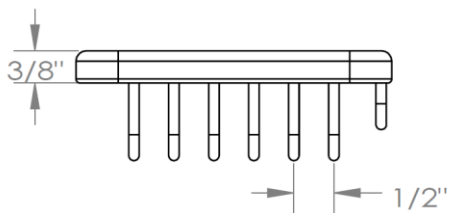

WB-5111

5" X 4" X 1 1/4" Dish

WATERMARK DESIGNS 1/22/2015

350 Dewitt Ave Brooklyn NY 11207 USA T 718 257 2800 F 718 257 2144 info@watermark-designs.com