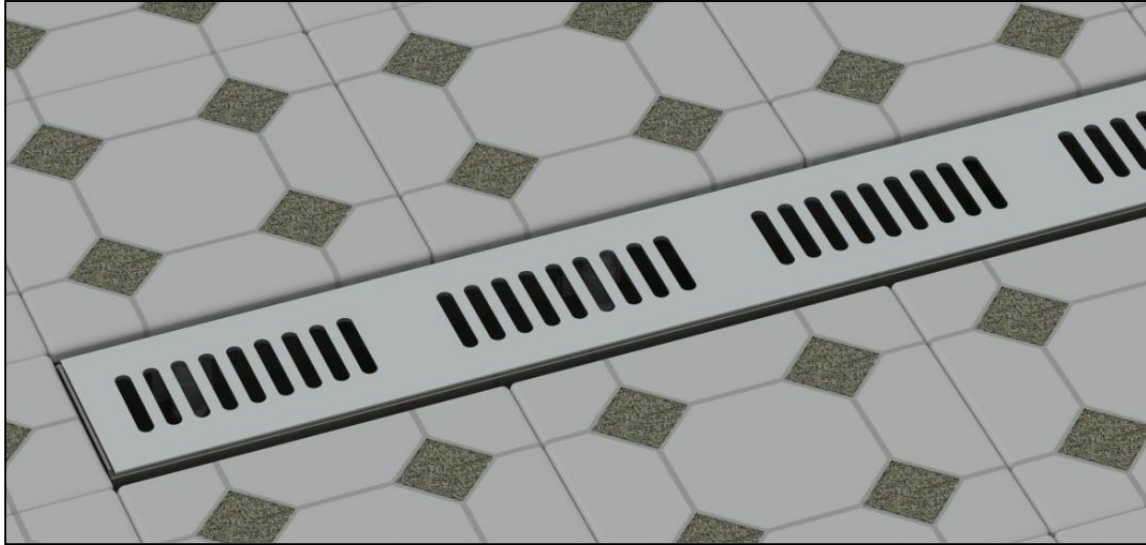

LD6-
Linear Shower Drain Trim Kit
Includes Height Adjustable Grate

MODEL NO.	REQUIRED ROUGH KIT	A (IN.)
LD6-24	LDRK-24	22 1/4
LD6-28	LDRK-28	26 3/16
LD6-32	LDRK-32	30 1/8
LD6-36	LDRK-36	34 1/16
LD6-40	LDRK-40	38
LD6-44	LDRK-44	41 15/16
LD6-48	LDRK-48	45 14/16