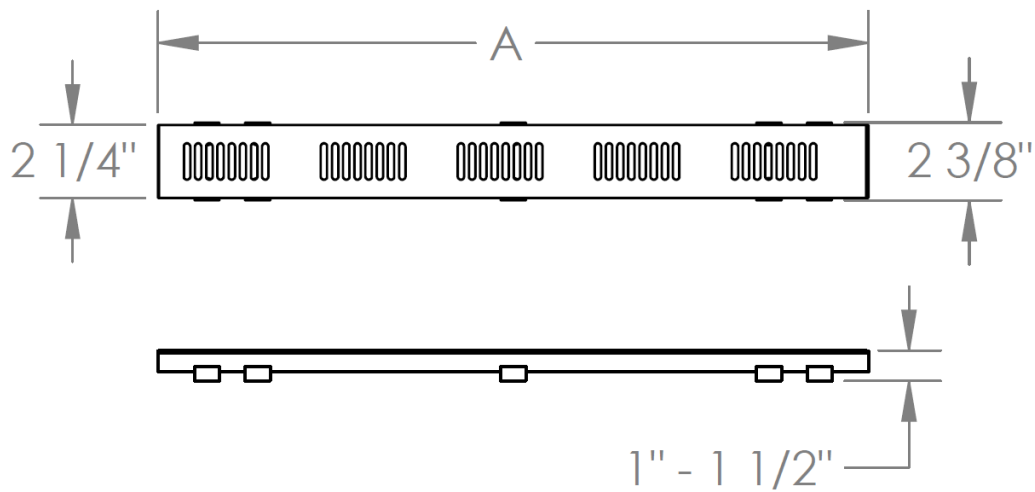

LD6-
Linear Shower Drain Trim Kit
Includes Height Adjustable Grate

MODEL NO.	REQUIRED ROUGH KIT	A (IN.)
LD6-24	LDRK-24	22 1/4
LD6-28	LDRK-28	26 3/16
LD6-32	LDRK-32	30 1/8
LD6-36	LDRK-36	34 1/16
LD6-40	LDRK-40	38
LD6-44	LDRK-44	41 15/16
LD6-48	LDRK-48	45 14/16