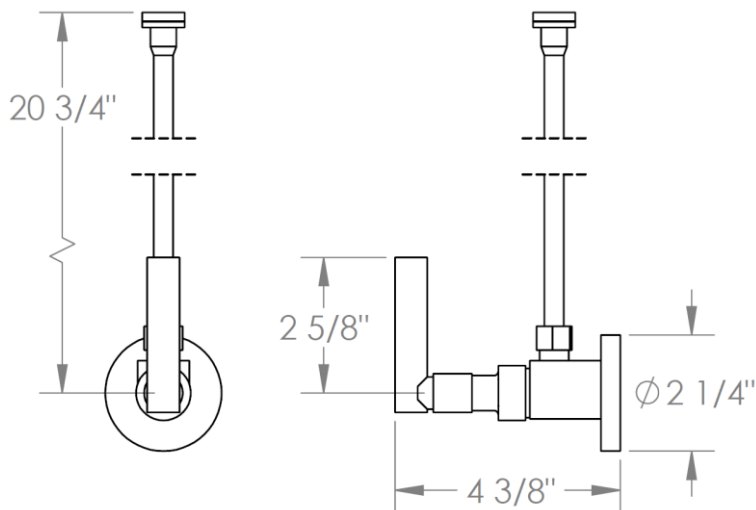

27-MAS6-CL14

Toilet Angle Stop Kit

1/2" IPS x 3/8" OD Compression

WATERMARK DESIGNS 1/31/2019

350 Dewitt Ave Brooklyn NY 11207 USA T 718 257 2800 F 718 257 2144 info@watermark-designs.com