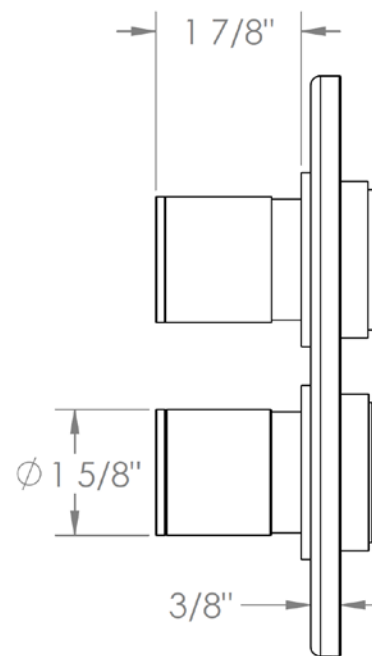

**22-T20-TIA**

Trim Kit Only for Thermostatic Valve with Diverter  
For use with SS-TH2000, SS-TH4000, SS-THVD2  
or SS-THVD3 thermostatic rough with built-in control

**WATERMARK DESIGNS 5/7/2018**