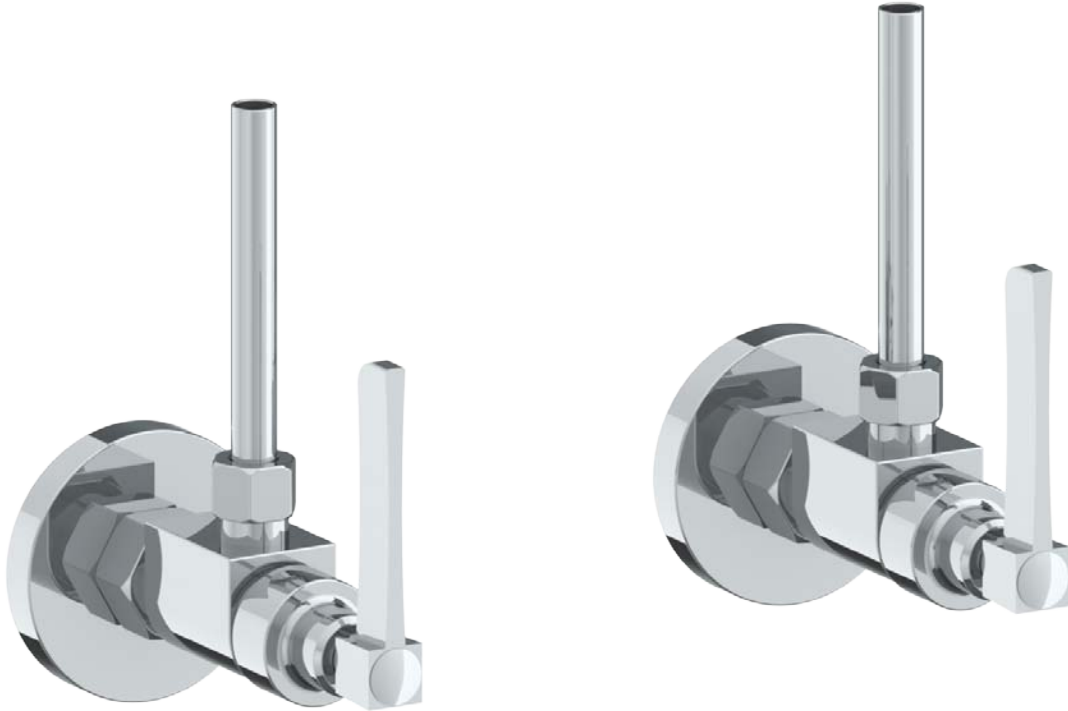

115-MAS1-MZ4

Lavatory Angle Stop Kit

1/2" Compression x 3/8" OD Compression

WATERMARK DESIGNS 4/30/2018