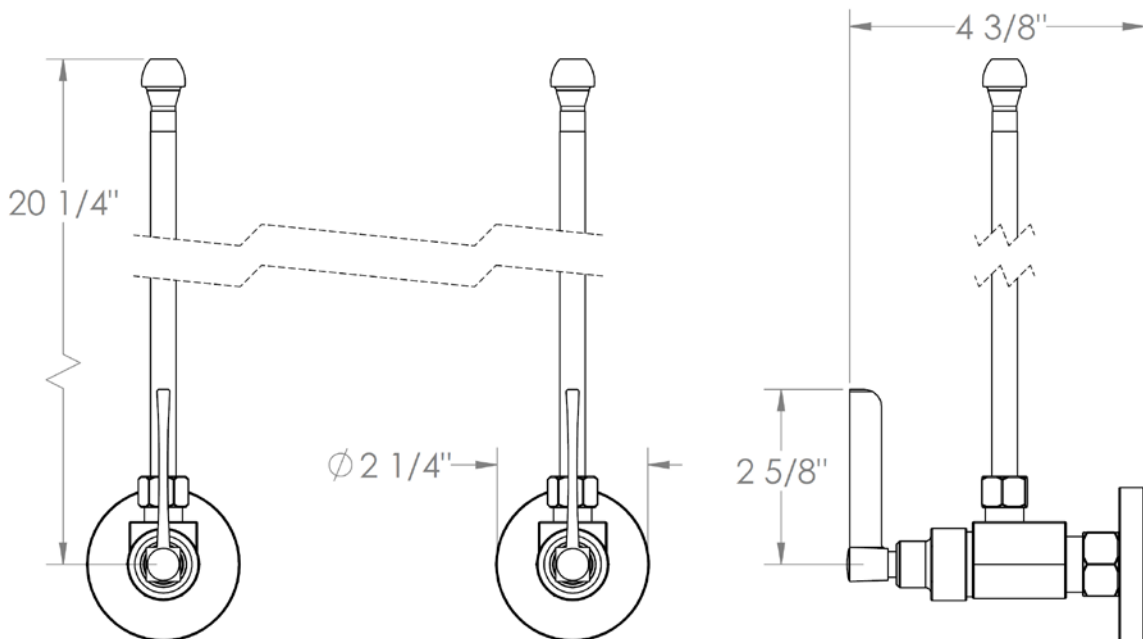

115-MAS1-MZ4

Lavatory Angle Stop Kit

1/2" Compression x 3/8" OD Compression

WATERMARK DESIGNS 4/30/2018