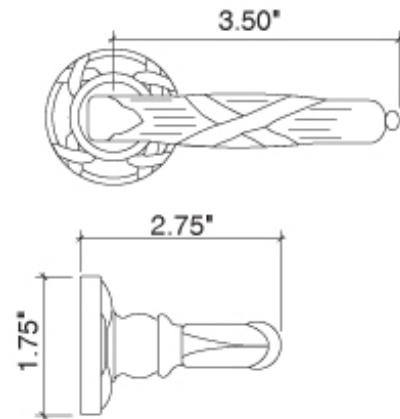

## Ribbon & Reed Lever with Ribbon & Reed Rose

- Highly Detailed Ribbon & Reed Design
- Lost Wax Cast, Solid Brass Lever
- Solid Forged Brass Rose
- Fully Concealed Mounting
- Hand Chased and Hand Polished
- Available in Solid or Mixed Finishes
- All Eric Morris & Company Knobs can be used with any Rose or Escutcheon Plate
- Line Art and Image May Not Reflect True Product Size within This Category