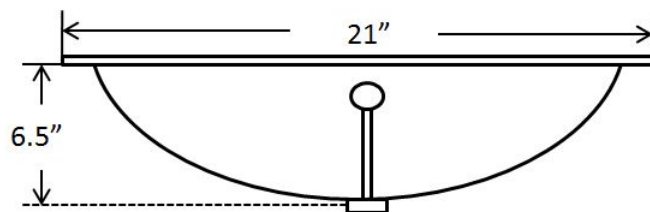

Taxco Taxco Brushed Brass

(Formally Brass Starr)

THOMPSON
TRADERS

Item: BRU-2115HPB

- Rectangular hand hammered brass 16 gauge
- Easy to clean and maintain
- Sound dampening panels and coating to reduce noise
- Rigorously tested to ensure no puddling or leaking
- Coordinating drain available
- Limited Lifetime Warranty

Dimensions:

Outer 21" x 14.5", 6.5" depth

Inner 19" x 12.5", 6.5" depth

For more information scan our QR code.

- iPhone open camera and hover over code click on pop-up and it will redirect you
- Android download QR app Lighting QR and follow instructions