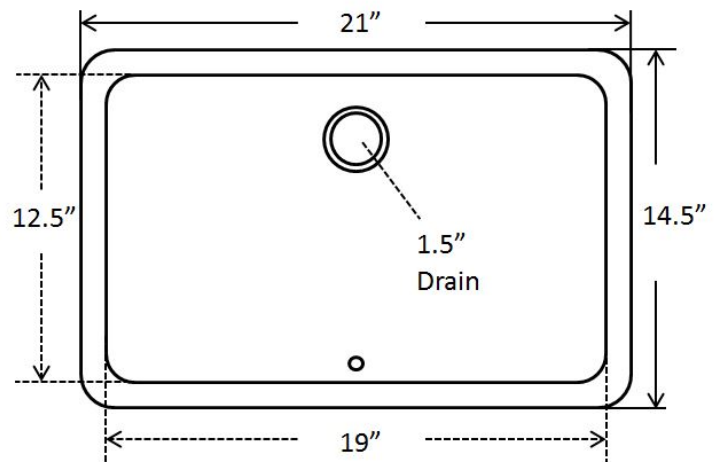

Dimensions:

Outer 21" x 14.5", 6.5" depth

Inner 19" x 12.5", 6.5" depth

For more information scan our QR code.

- iPhone open camera and hover over code click on pop-up and it will redirect you
- Android download QR app Lighting QR and follow instructions