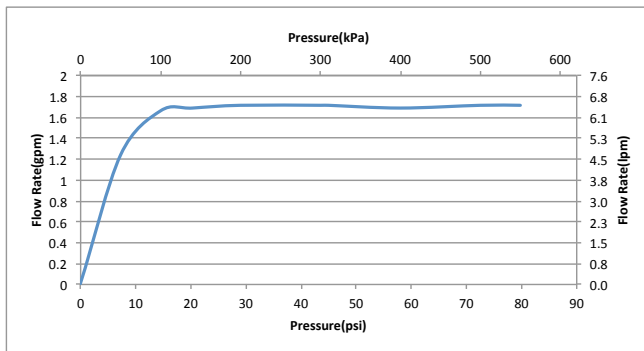

TBW01003U4

Round Showerhead 1 Mode

SPECIFICATIONS

Material	ABS & POM
Maximum Flow Rate	1.75 gpm (6.6 lpm)
Warranty	Limited Lifetime for Residential Use One Year for Commercial Use
Shipping Weight	4.2 lbs
Shipping Dimensions	14-1/4" L x 10-3/4" W x 7" H

INSTALLATION NOTES

Use with TS110MW16: Rain Shower Arm Wall Mount 16" or TS110MC6: Rain Shower Arm Ceiling Mount 6" (Sold separately)