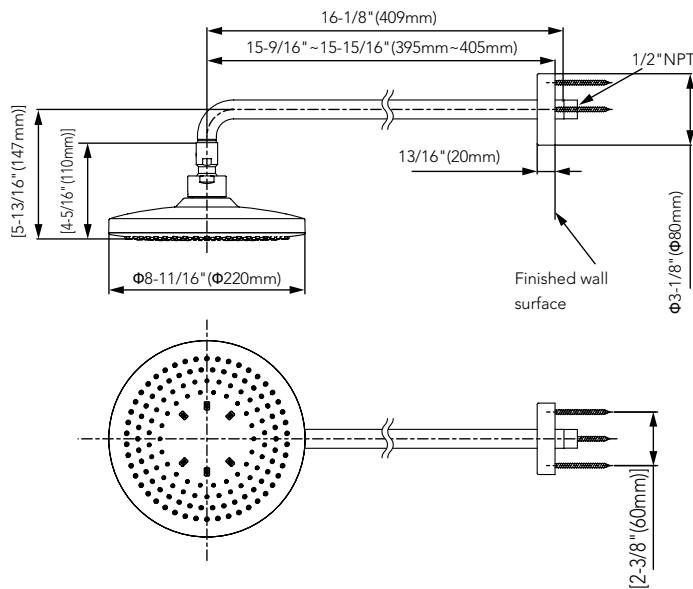

Round Showerhead 1 Mode

FEATURES

- WaterSense® certified high-efficiency 1.75 gpm (6.6 lpm)
- Balanced Comfort Wave™ technology with wide coverage rinse & wash
- 8.5" (220 mm) diameter spray face
- Rubber nozzles to prevent lime scale build up
- Meets 2018 California water efficiency appliance CEC regulations
- Includes matching escutcheon
- Shower arm sold separately

TS110MW16: Rain Shower Arm Wall Mount 16"

PRODUCT SPECIFICATION

Product shall be TOTO Model TBW01003U4#_____. Product shall have a maximum flow rate of 1.75 gpm (6.6 lpm). Product shall have a single spray. Product shall have 8.5" (220 mm) diameter spray face. Product shall have rubber nozzles to prevent lime scale build up. Product shall meet 2018 California water efficiency appliance CEC regulations. Product shall include matching escutcheon. Product shower arm sold separately.

TS110MC6: Rain Shower Arm Ceiling Mount 6"

TBW01003U4

Round Showerhead 1 Mode

SPECIFICATIONS

Material	ABS & POM
Maximum Flow Rate	1.75 gpm (6.6 lpm)
Warranty	Limited Lifetime for Residential Use One Year for Commercial Use
Shipping Weight	4.2 lbs
Shipping Dimensions	14-1/4" L x 10-3/4" W x 7" H

INSTALLATION NOTES

Use with TS110MW16: Rain Shower Arm Wall Mount 16" or TS110MC6: Rain Shower Arm Ceiling Mount 6" (Sold separately)

DIMENSIONS

Note: The unit of above dimension is inch (mm); the dimension in [] is for reference only. Shower arm and mounting bracket are not included.