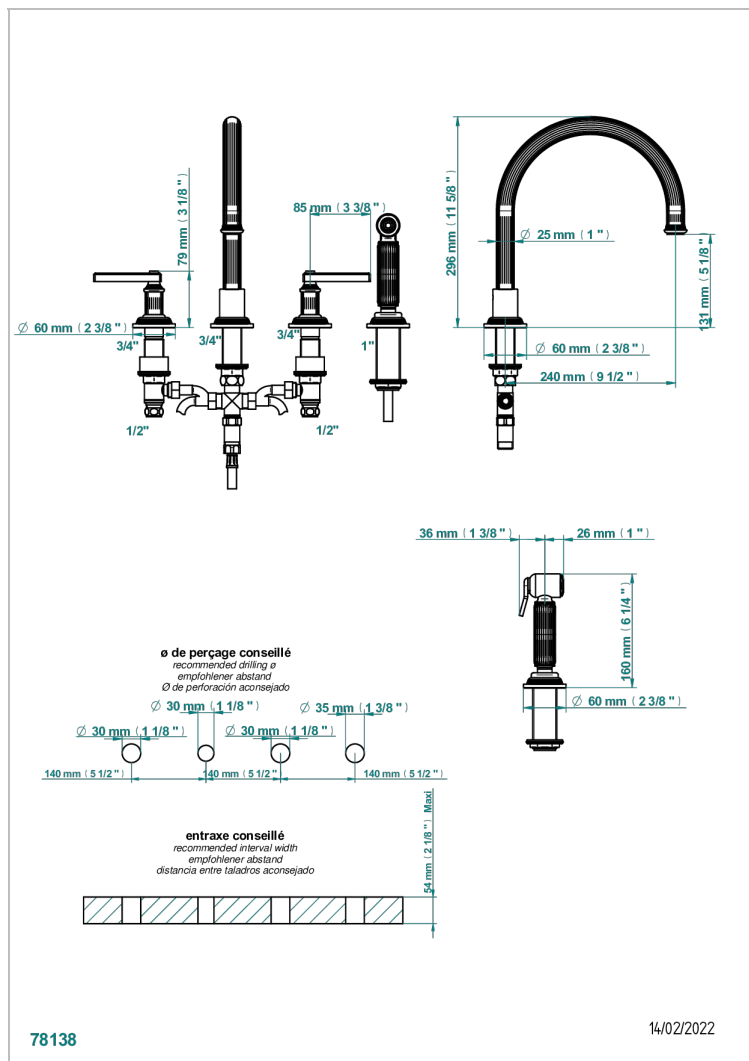

GRAND CENTRAL WITH BLACK ONYX LEVER HANDLES

U9N-4211/US

Three hole kitchen faucet with side spray

CHARACTERISTIC

- Grand central with black onyx lever handles
- Three hole kitchen faucet with side spray

AVAILABLE FINITIONS