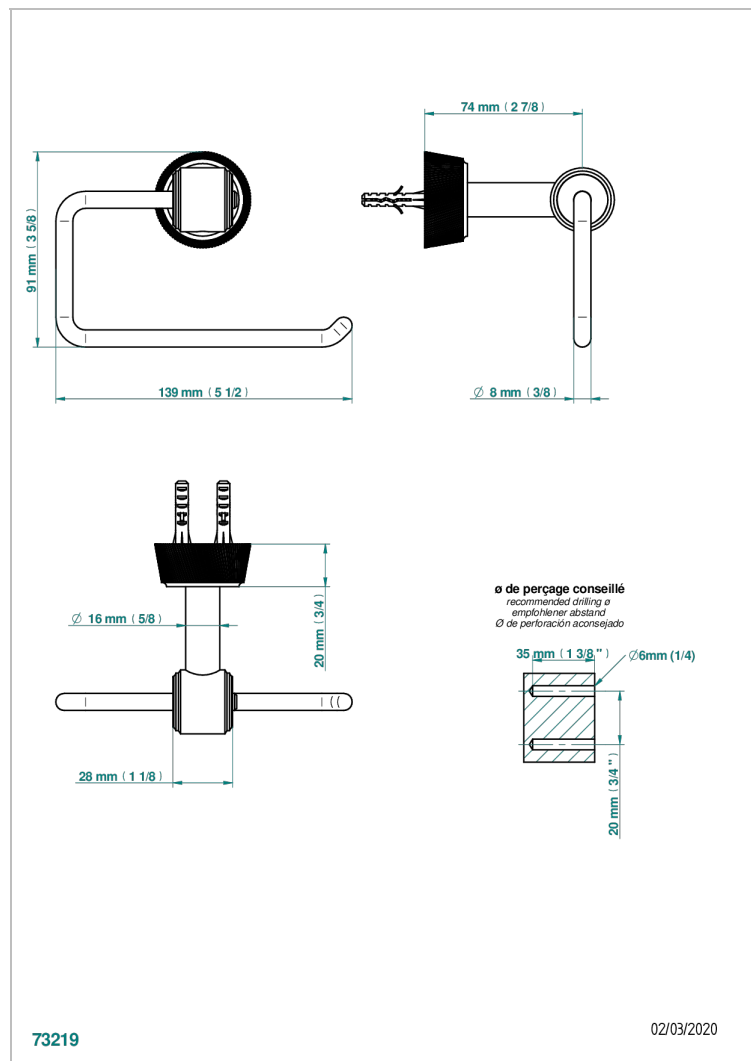

CORVAIR FIOR DI BOSCO WITH LEVER HANDLES

U8L-538A

Toilet paper holder, single mount without cover

CHARACTERISTIC

- Corvair Fior di Bosco with lever handles
- Toilet paper holder, single mount without cover