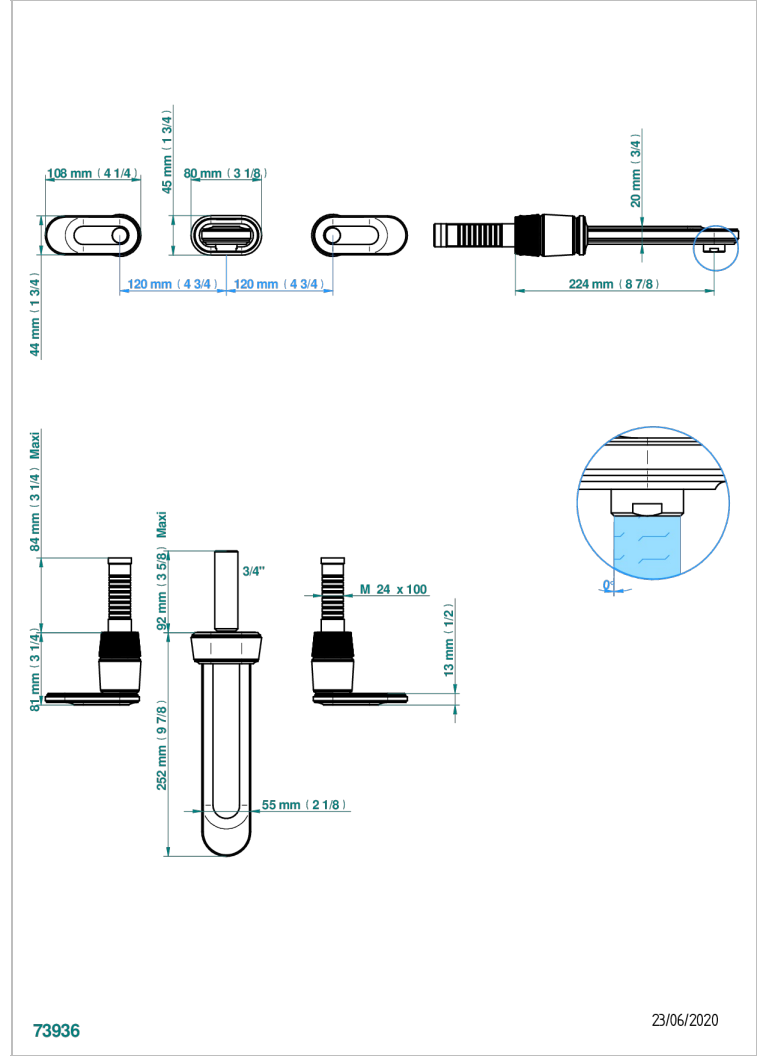

CORVAIR FIOR DI BOSCO WITH LEVER HANDLES

U8L-41SGB

Trim for wall mounted 3-hole bath set only

THG[®]
PARIS

73936

23/06/2020

CHARACTERISTIC

- Corvaire Fior di Bosco with lever handles
- Trim for wall mounted 3-hole bath set only

RELATED SKU'S

- Ref. G00-40AM/US Rough parts for wall set (one counter clockwise and one clockwise cartridges)

AVAILABLE FINITIONS

Blush PVD - H62
Brass color PVD - H49
Brown bronze color PVD - F33
Chrome polished - A02
Gold color PVD - H52
Gold mat - F07

Nickel color PVD - H55
Nickel polished - B01
Silver polished, antique - H03
Soft gold - F30
Soft matt gold - F31
Umber PVD - H66