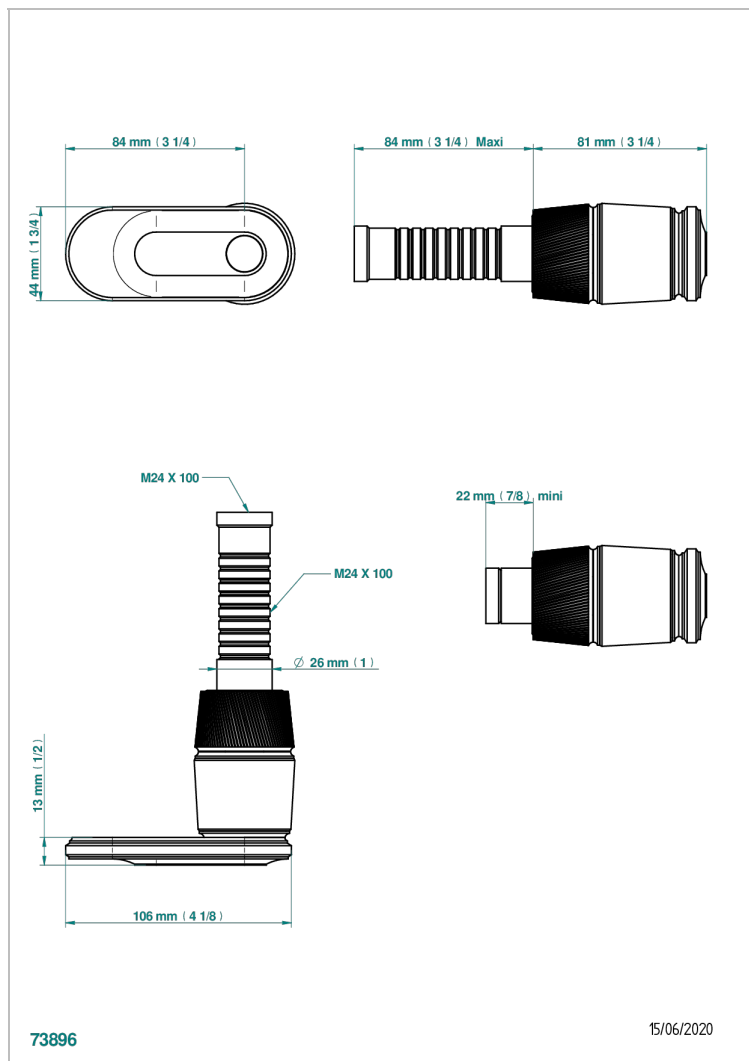

CORVAIR FIOR DI BOSCO WITH LEVER HANDLES

U8L-30B

Wall volume control 30 & 32 trim

CHARACTERISTIC

- Corvaire Fior di Bosco with lever handles
- Wall volume control 30 & 32 trim

RELATED SKU'S

- Ref. G00-32CUSA 3/4" Volume control wall valve with ceramic cartridge
- Ref. G00-32HUSA 3/4" Volume control wall valve with ceramic cartridge counterclockwise
- Ref. G00-30CUSA 1/2" volume control wall valve with ceramic cartridge
- Ref. G00-30HUSA 1/2" Volume control wall valve with ceramic cartridge counterclockwise