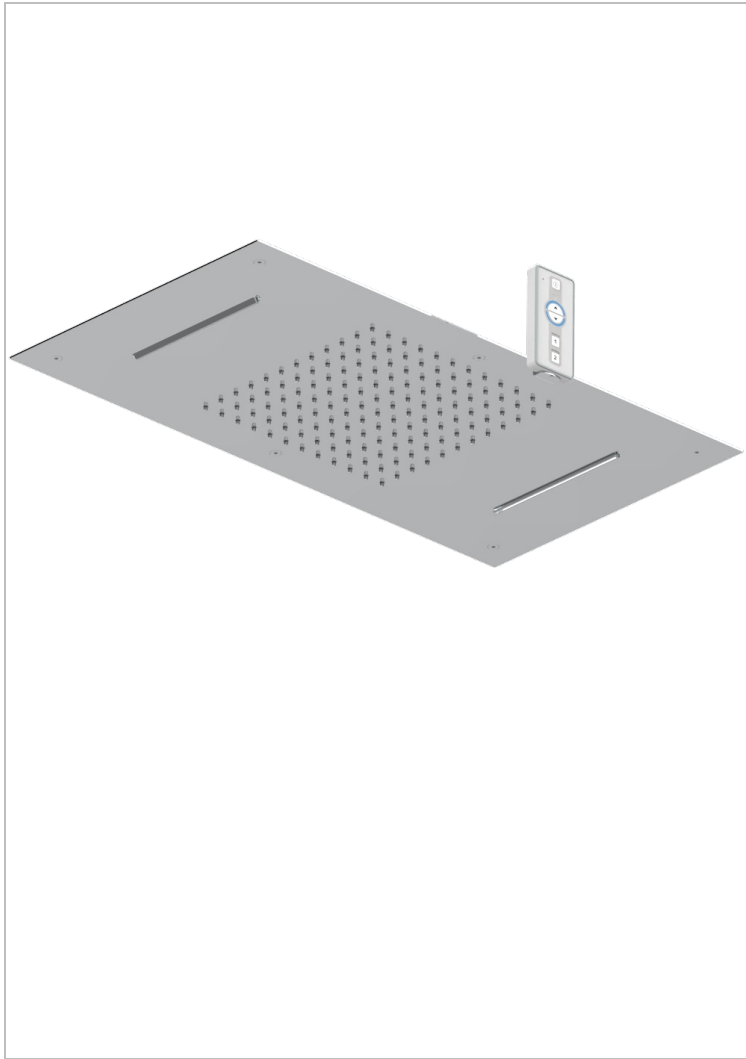

ICON-X TITANIUM

U7L-492

Sky shower 27"1/2 x15" (available only in shiny stainless steel A08)

THG[®]
PARIS

CHARACTERISTIC

- Sky shower and water blades equipped with a flow limiter
- Requires a minimum false ceiling of 11 cm
- Chromotherapy
- Supplied with a remote control
- The installation must comply with NF C15-100
- Skyshower ceiling operates at 12V
- The power transformer must be placed outside volumes 1 and 2
- Showerhead with silicone nozzles to facilitate the removal of limescale
- Installation of a water softener is strongly recommended

TECHNICAL SPECS

- Recommandé : 3 bars (max. 5 bars) - Advised : 43,5 psi (max. 72 psi)
- Pomme : 15 l/min à 3 bars - Cascade : 23 l/min à 3 bars
- Showerhead : 4 gpm at 43.5 psi - Waterfall : 6 gpm at 43.5 psi
- Débit 2 fonctions utilisées : 23 l/min à 3 bars cumulés - 2 fonctions used : 6 gpm at 43.5 psi cumulated

AVAILABLE FINITIONS

shiny stainless steel - A08