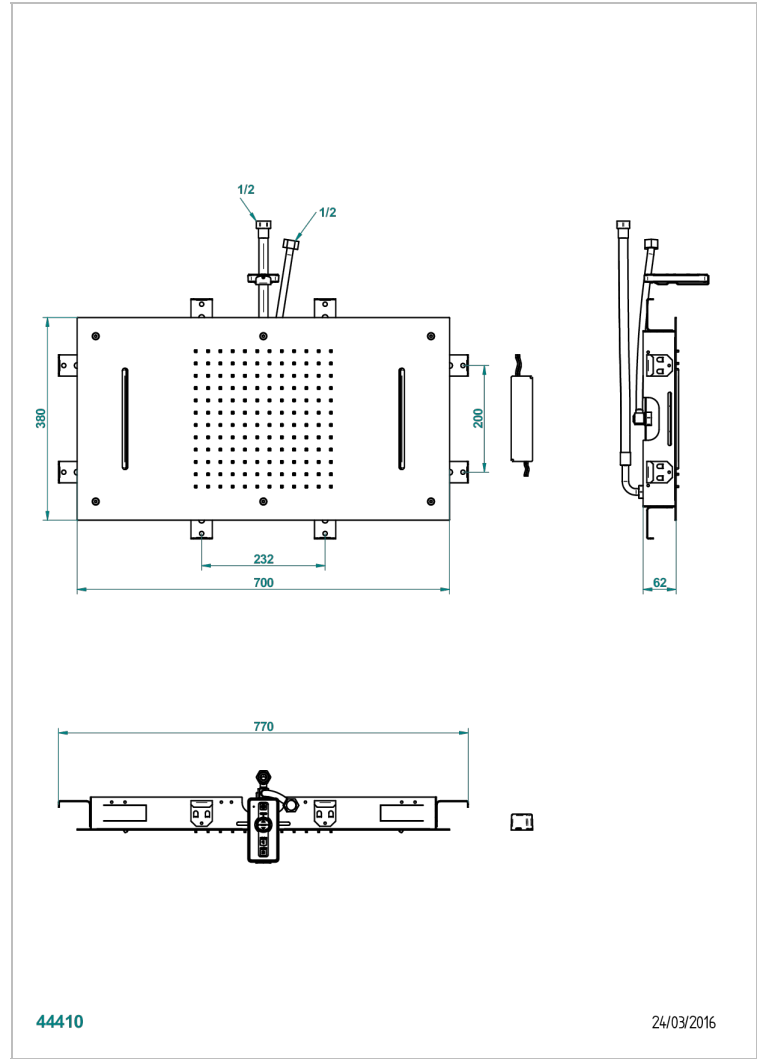

ICON-X TITANIUM

U7L-492

Sky shower 27"1/2 x15" (available only in shiny stainless steel A08)

THG[®]
PARIS

CHARACTERISTIC

- Sky shower and water blades equipped with a flow limiter
- Requires a minimum false ceiling of 11 cm
- Chromotherapy
- Supplied with a remote control
- The installation must comply with NF C15-100
- Skyshower ceiling operates at 12V
- The power transformer must be placed outside volumes 1 and 2
- Showerhead with silicone nozzles to facilitate the removal of limescale
- Installation of a water softener is strongly recommended

TECHNICAL SPECS

- Recommandé : 3 bars (max. 5 bars) - Advised : 43,5 psi (max. 72 psi)
- Pomme : 15 l/min à 3 bars - Cascade : 23 l/min à 3 bars
- Showerhead : 4 gpm at 43.5 psi - Waterfall : 6 gpm at 43.5 psi
- Débit 2 fonctions utilisées : 23 l/min à 3 bars cumulés - 2 fonctions used : 6 gpm at 43.5 psi cumulated