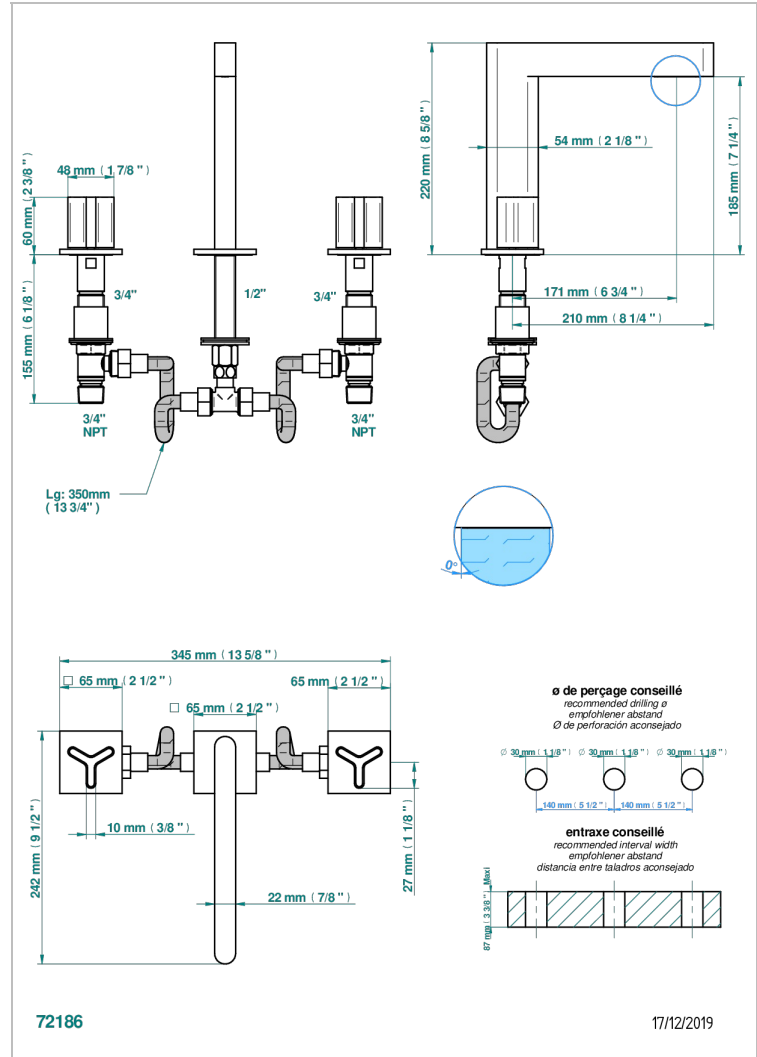

# ICON-X TITANIUM

U7L-25SGUS

Roman tub set with 3/4" valves

## CHARACTERISTIC

- Icon-x titanium
- Roman tub set with 3/4" valves