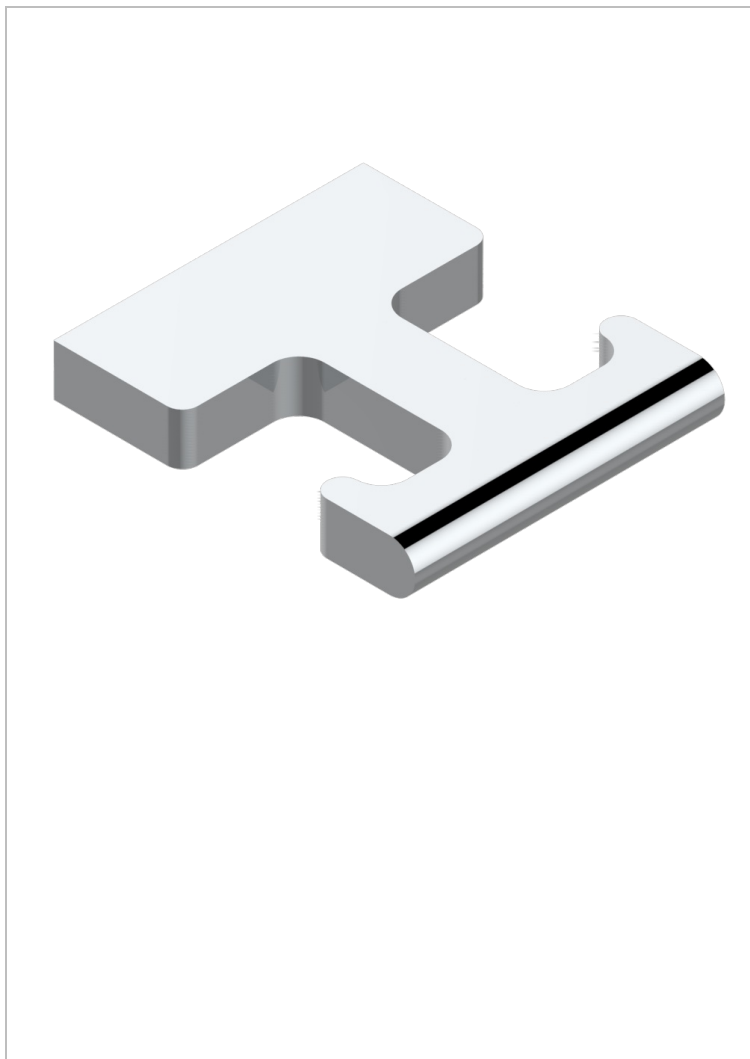

ICON-X METAL INLAY WITH LEVER HANDLES

U7K-517

Robe hook

CHARACTERISTIC

- Icon-x metal inlay with lever handles
- Robe hook

AVAILABLE FINITIONS

Blush PVD - H62
Brass color PVD - H49
Brown bronze color PVD - F33
Chrome polished - A02
Gold color PVD - H52
Gold mat - F07

Gold polished - F01
Graphite PVD - H64
Matt Umber PVD - H67
Matt blush PVD - H60
Matt brass color PVD - H50
Matt brown bronze color PVD - F34

Matt chrome (American satin) - C02
Matt gold color PVD - H53
Matt graphite PVD - H65
Matt nickel (American satin) - C01
Matt nickel color PVD - H56
Nickel antique / Sovereign - H28

Nickel color PVD - H55
Nickel polished - B01
Polished chrome with gold inlay - GA1
Soft gold - F30
Soft matt gold - F31
Umber PVD - H66