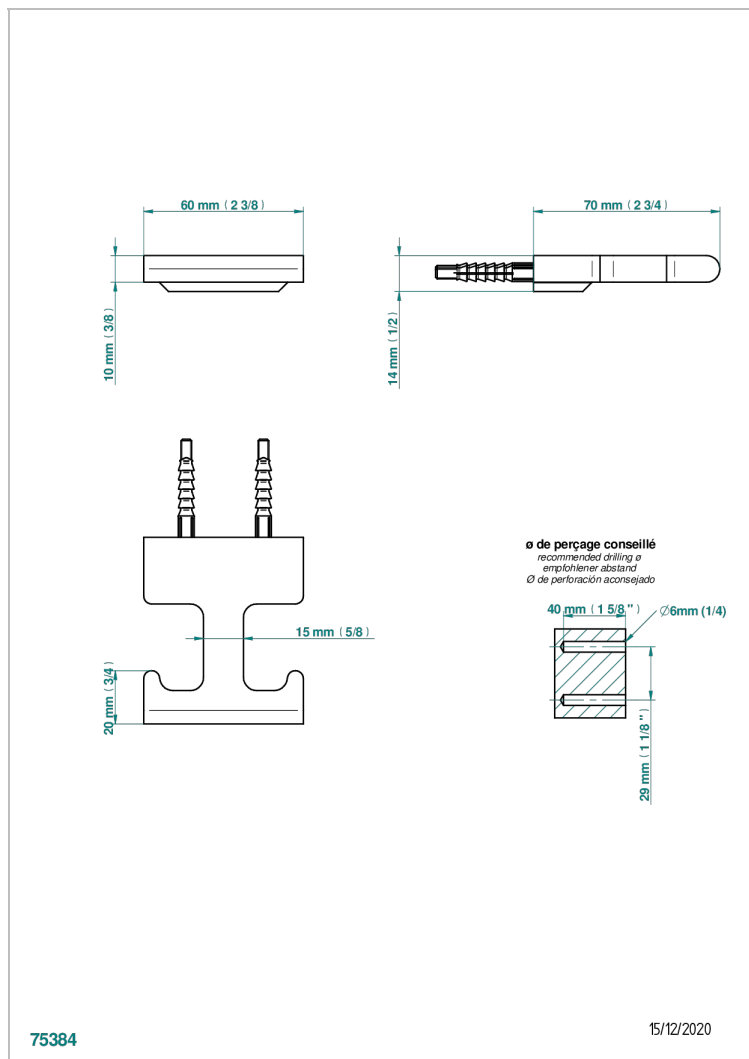

ICON-X METAL INLAY WITH LEVER HANDLES

U7K-517

Robe hook

CHARACTERISTIC

- Icon-x metal inlay with lever handles
- Robe hook

AVAILABLE FINITIONS

Blush PVD - H62
Brass color PVD - H49
Brown bronze color PVD - F33
Chrome polished - A02
Gold color PVD - H52
Gold mat - F07

Nickel color PVD - H55
Nickel polished - B01
Polished chrome with gold inlay - GA1
Soft gold - F30
Soft matt gold - F31
Umber PVD - H66