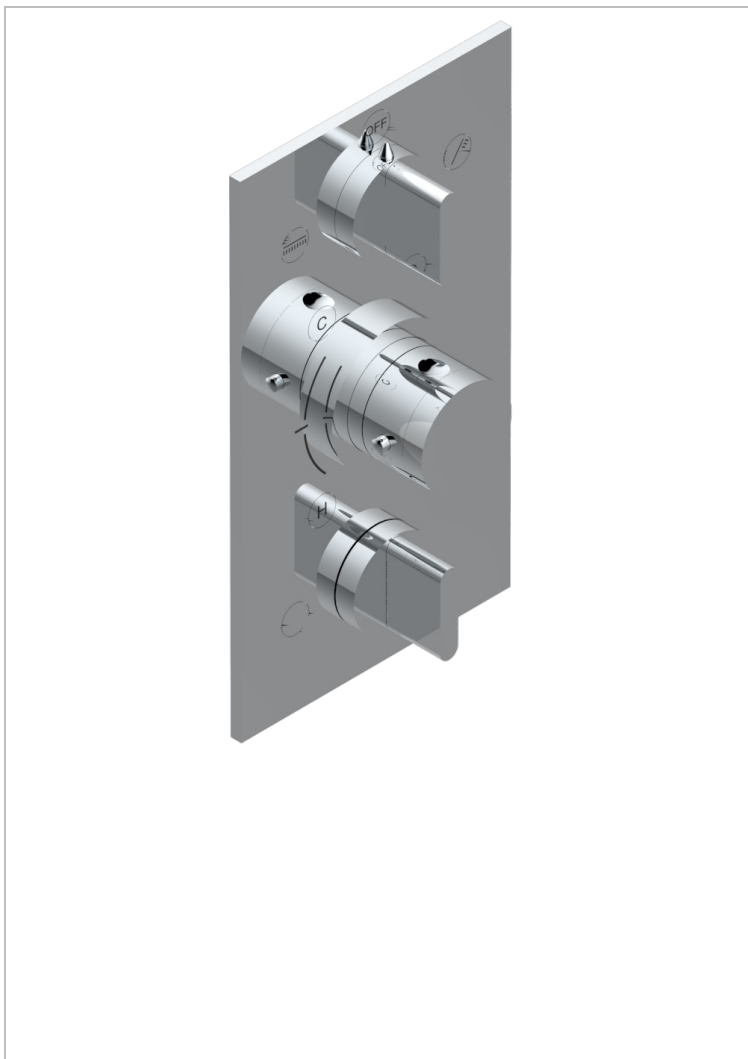

# ICON-X WITH LEVER HANDLES

U7H-5540BE

Trim for THG thermostat 3 functions , with one off function and 2 outlets and one single off function - rough part supplied with fixing box ref. .5 540AE/US

## CHARACTERISTIC

- ASME : ASME A112.18.1-2011/CSA B125.1-11
- DVGW : DW-6512CQ0608

## RELATED SKU'S

- Ref. G00-5100G Reinforced stop ring for THG thermostatic with fixing set
- Ref. G00-5540AE/US Thg thermostat with wax cartridge with one stop valve, 2 outlets and another stop valve, delivered with a built-in box, no trim