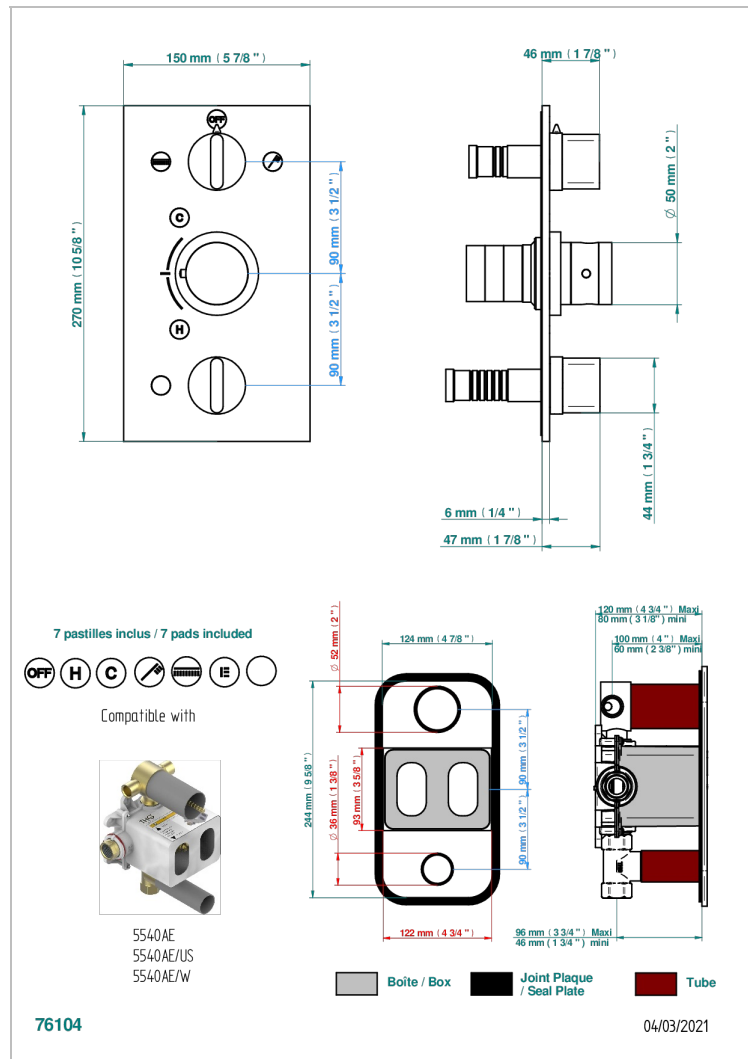

# ICON-X WITH LEVER HANDLES

U7H-5540BE

Trim for THG thermostat 3 functions , with one off function and 2 outlets and one single off function - rough part supplied with fixing box ref. .5 540AE/US

## CHARACTERISTIC

- ASME : ASME A112.18.1-2011/CSA B125.1-11
- DVGW : DW-6512CQ0608

## RELATED SKU'S

- Ref. G00-5100G Reinforced stop ring for THG thermostatic with fixing set
- Ref. G00-5540AE/US Thg thermostat with wax cartridge with one stop valve, 2 outlets and another stop valve, delivered with a built-in box, no trim