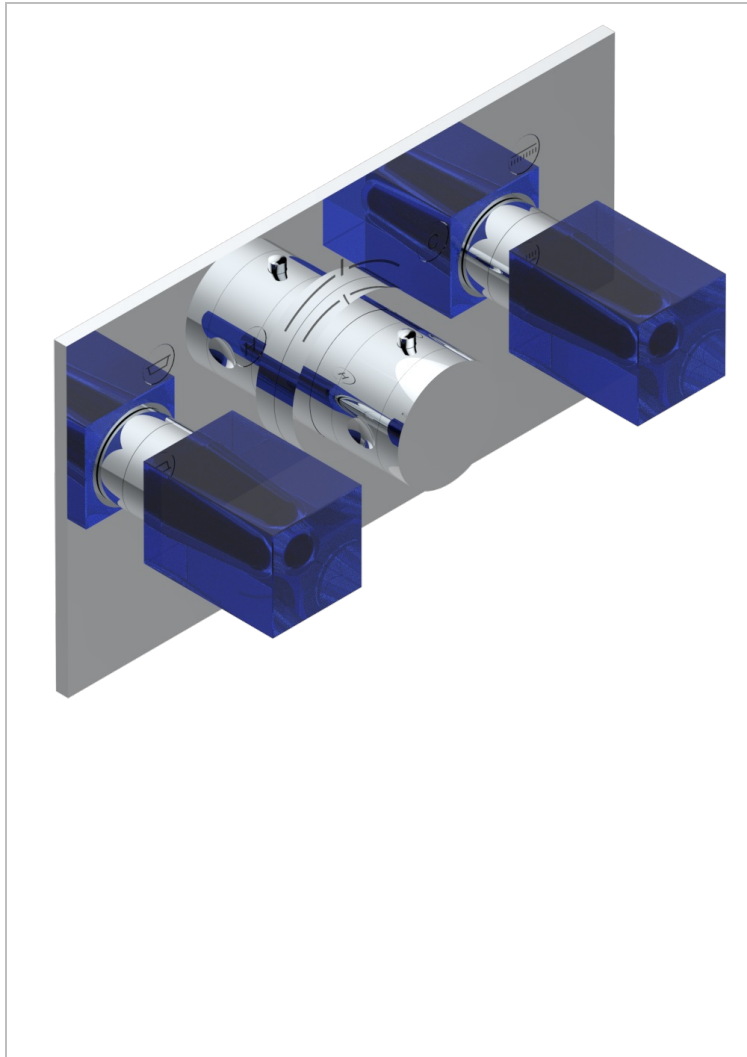

BEYOND CRYSTAL - BLUE CRYSTAL

U6K-5401BEH

THG[®]
PARIS

Trim for thermostatic mixer with 2 valves item to be installed horizontal . to adapt on 5 401AHC or 5 401AHM

CHARACTERISTIC

- Beyond Crystal - blue crystal
- Trim for thermostatic mixer with 2 valves item to be installed horizontal . to adapt on 5 401AHC or 5 401AHM

RELATED SKU'S

- Ref. G00-5401AHC 3/4" THG thermostat, 60 l/mn with two valves with wax cartridge delivered with a built-in box, without trim - to be installed horizontal (for installation with cross handle)
- Ref. G00-5401AHM 3/4" THG thermostat, 60 l/mn with two valves with wax cartridge delivered with a built-in box, without trim - to be installed horizontal (for installation with lever handle)