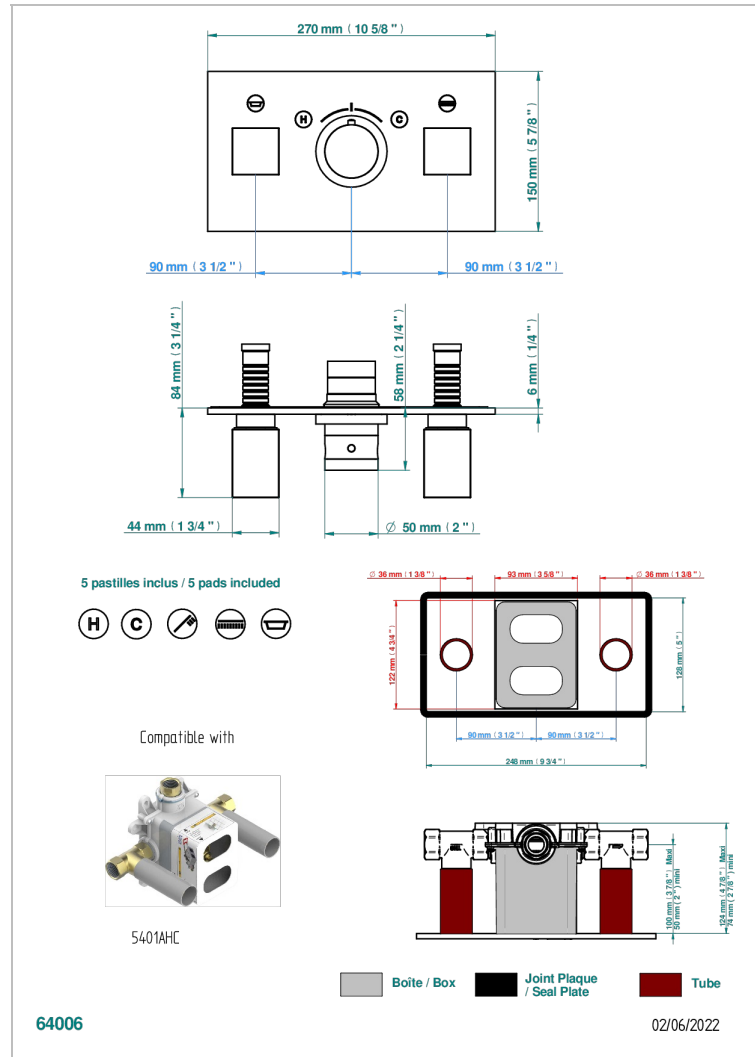

BEYOND CRYSTAL - BLUE CRYSTAL

U6K-5401BEH

THG[®]
PARIS

Trim for thermostatic mixer with 2 valves item to be installed horizontal . to adapt on 5 401AHC or 5 401AHM

CHARACTERISTIC

- Beyond Crystal - blue crystal
- Trim for thermostatic mixer with 2 valves item to be installed horizontal . to adapt on 5 401AHC or 5 401AHM

RELATED SKU'S

- Ref. G00-5401AHC 3/4" THG thermostat, 60 l/mn with two valves with wax cartridge delivered with a built-in box, without trim - to be installed horizontal (for installation with cross handle)
- Ref. G00-5401AHM 3/4" THG thermostat, 60 l/mn with two valves with wax cartridge delivered with a built-in box, without trim - to be installed horizontal (for installation with lever handle)