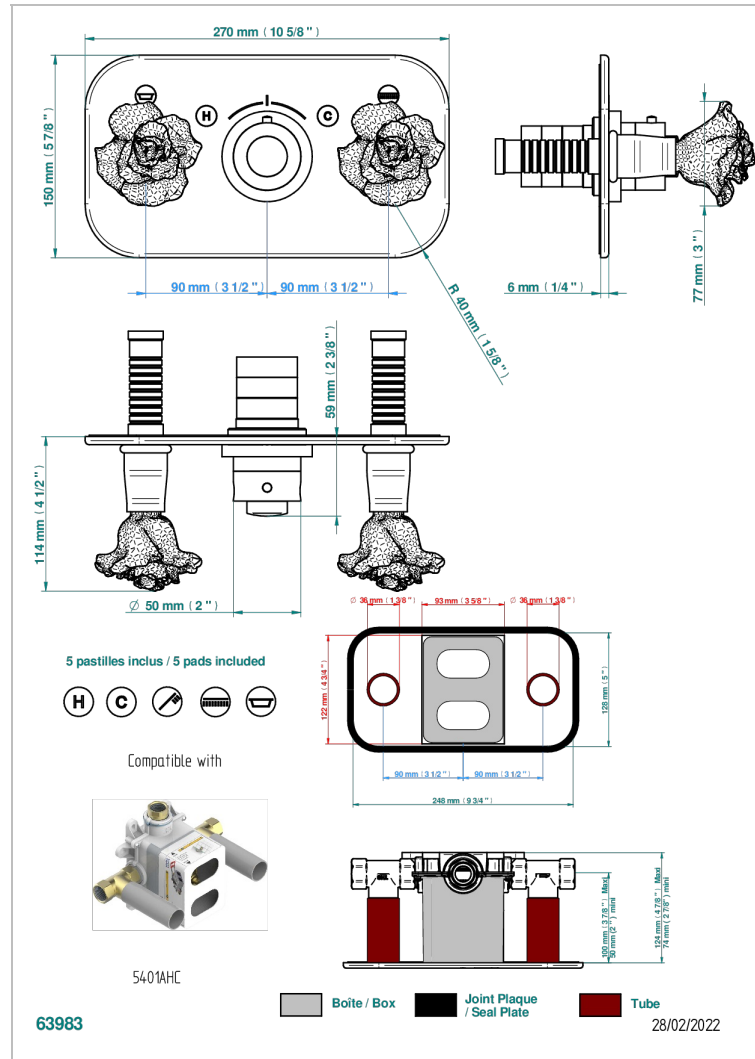

Trim for thermostatic mixer with 2 valves item to be installed horizontal . to adapt on 5 401AHC or 5 401AHM

CHARACTERISTIC

- Rose
- Trim for thermostatic mixer with 2 valves item to be installed horizontal . to adapt on 5 401AHC or 5 401AHM

RELATED SKU'S

- Ref. G00-5401AHC 3/4" THG thermostat, 60 l/mn with two valves with wax cartridge delivered with a built-in box, without trim - to be installed horizontal (for installation with cross handle)
- Ref. G00-5401AHM 3/4" THG thermostat, 60 l/mn with two valves with wax cartridge delivered with a built-in box, without trim - to be installed horizontal (for installation with lever handle)