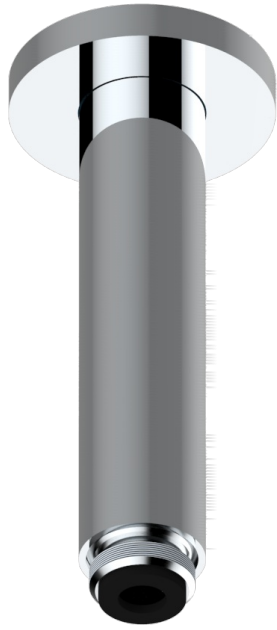

DIPLOMATE SMOOTH RINGS

U4A-82V/US

Vertical shower arm ceiling mounted 1/2" connection

17725

21/09/2015

CHARACTERISTIC

- Diplomat smooth rings
- Vertical shower arm ceiling mounted 1/2" connection

AVAILABLE FINITIONS

Blush PVD - H62
Brass color PVD - H49
Brown bronze color PVD - F33
Chrome polished - A02
Chrome polished / gold polished - G02
Copper antique matt, coated - H07

Gold color PVD - H52
Gold mat - F07
Gold polished - F01
Graphite PVD - H64
Light coated bronze - D01
Matt Umber PVD - H67

Matt blush PVD - H60
Matt brass color PVD - H50
Matt brown bronze color PVD - F34
Matt chrome (American satin) - C02
Matt gold color PVD - H53
Matt graphite PVD - H65

Matt nickel (American satin) - C01
Matt nickel color PVD - H56
Nickel antique / Sovereign - H28
Nickel color PVD - H55
Nickel polished - B01
Silver polished, antique - H03

Soft gold - F30
Soft matt gold - F31
Umber PVD - H66