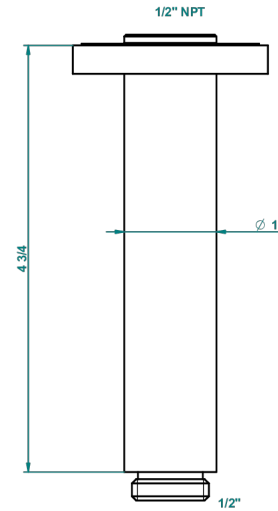

DIPLOMATE SMOOTH RINGS

U4A-82V/US

Vertical shower arm ceiling mounted 1/2" connection

17725

21/09/2015

CHARACTERISTIC

- Diplomat smooth rings
- Vertical shower arm ceiling mounted 1/2" connection

AVAILABLE FINITIONS