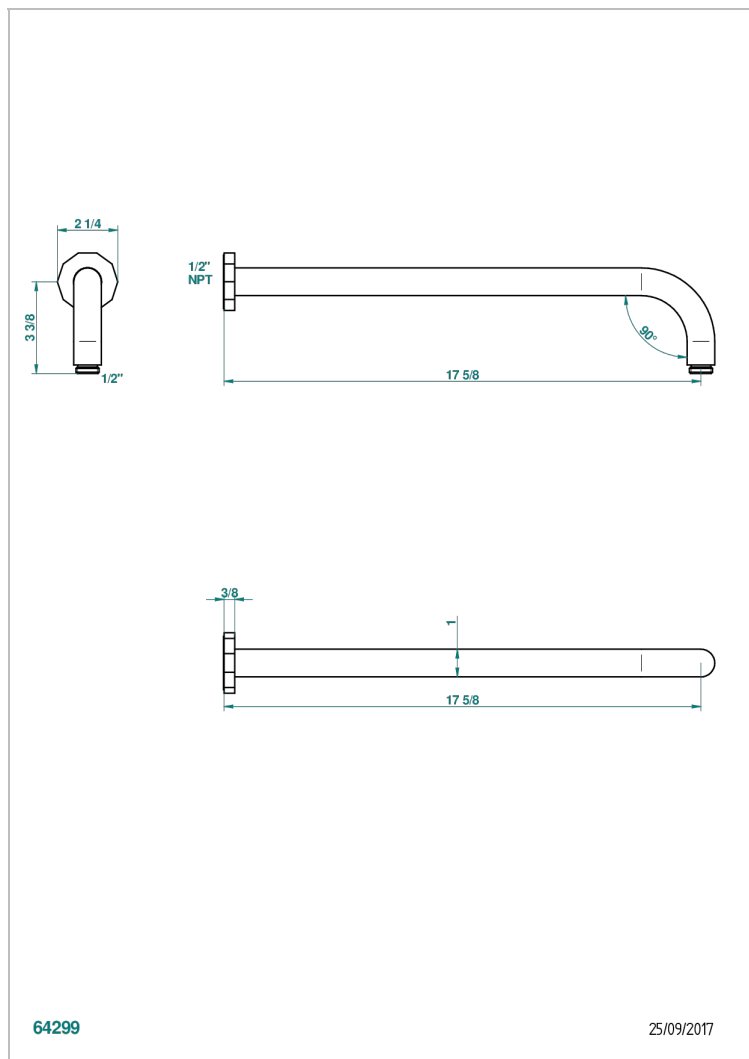

LES ONDES WITH LEVER HANDLES

G8B-84L/US

Horizontal shower arm, 90°, lg: 17"

THG[®]
PARIS

64299

25/09/2017

CHARACTERISTIC

- Les Ondes with lever handles
- Horizontal shower arm, 90°, lg: 17"