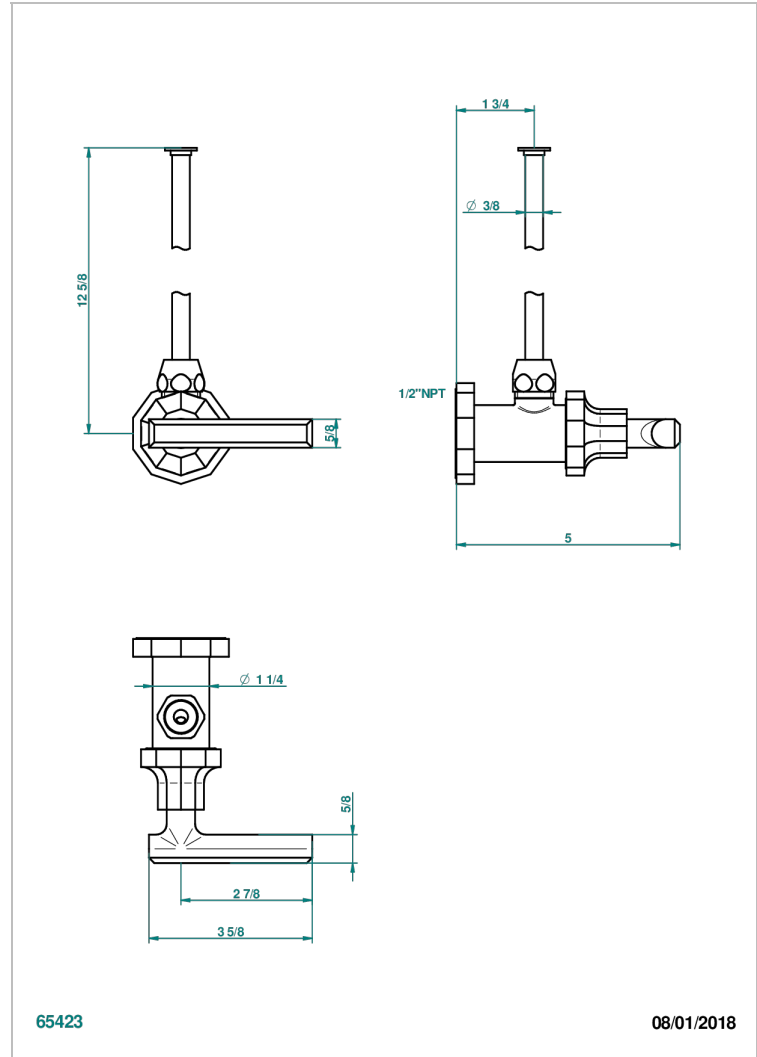

# LES ONDES WITH LEVER HANDLES

G8B-181/SWC

Angle supply valve with 3/8" adaptor set for toilet

65423

08/01/2018

## CHARACTERISTIC

- Les Ondes with lever handles
- Angle supply valve with 3/8" adaptor set for toilet