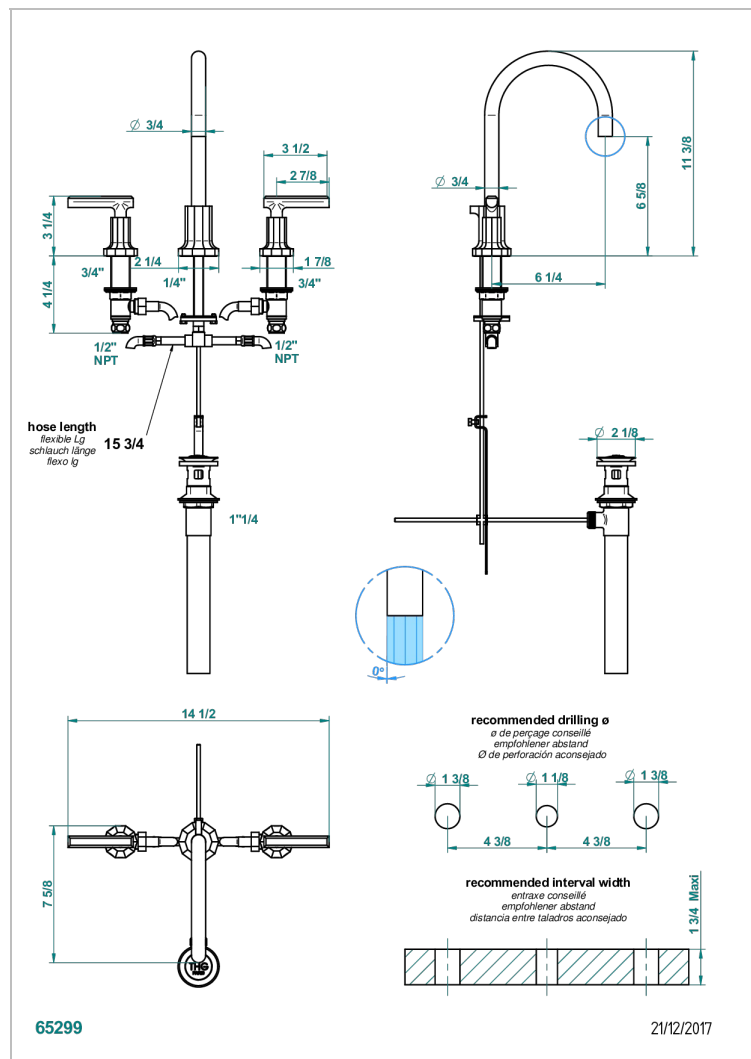

LES ONDES WITH LEVER HANDLES

G8B-151/US

Widespread lavatory set with drain

CHARACTERISTIC

- Les Ondes with lever handles
- Widespread lavatory set with drain

AVAILABLE FINITIONS

Blush PVD - H62
Brass color PVD - H49
Brown bronze color PVD - F33
Chrome polished - A02
Chrome polished / gold polished - G02
Copper antique matt, coated - H07

Matt nickel (American satin) - C01
Matt nickel color PVD - H56
Nickel antique / Sovereign - H28
Nickel color PVD - H55
Nickel polished - B01
Silver polished, antique - H03

Soft gold - F30
Soft matt gold - F31
Umber PVD - H66