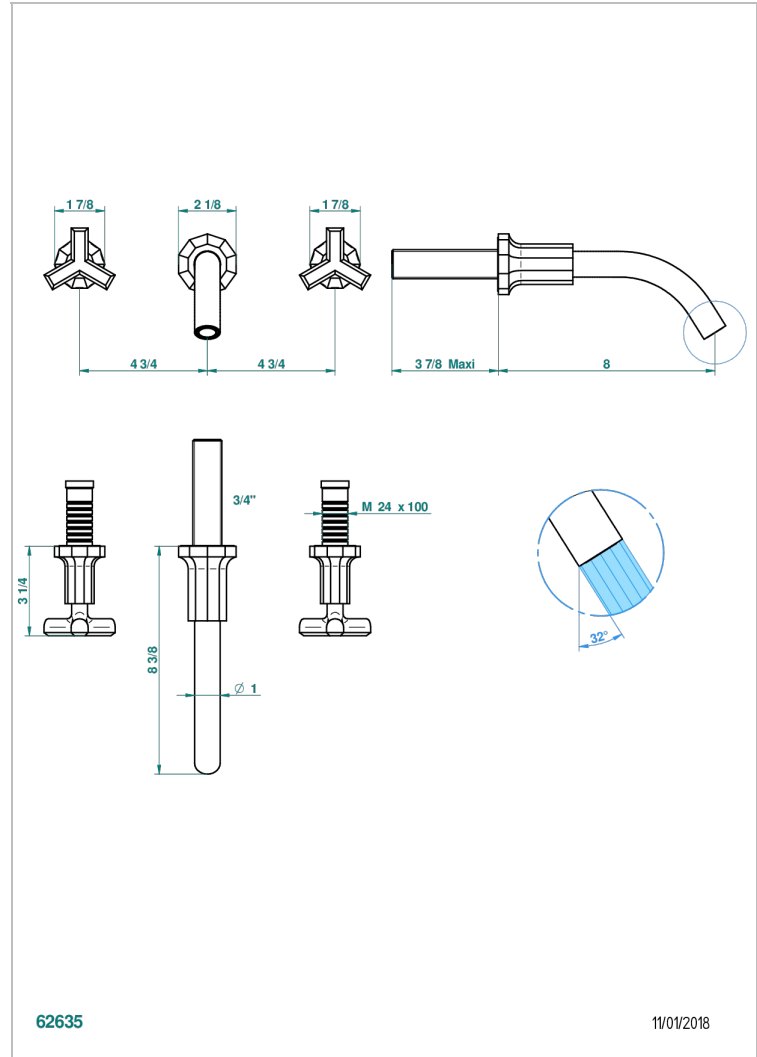

# LES ONDES

G8A-41GB

Trim for wall mounted 3-hole bath set only

## CHARACTERISTIC

- Les Ondes
- Trim for wall mounted 3-hole bath set only

## RELATED SKU'S

- Ref. G00-40AM/US Rough parts for wall set (one counter clockwise and one clockwise cartridges)