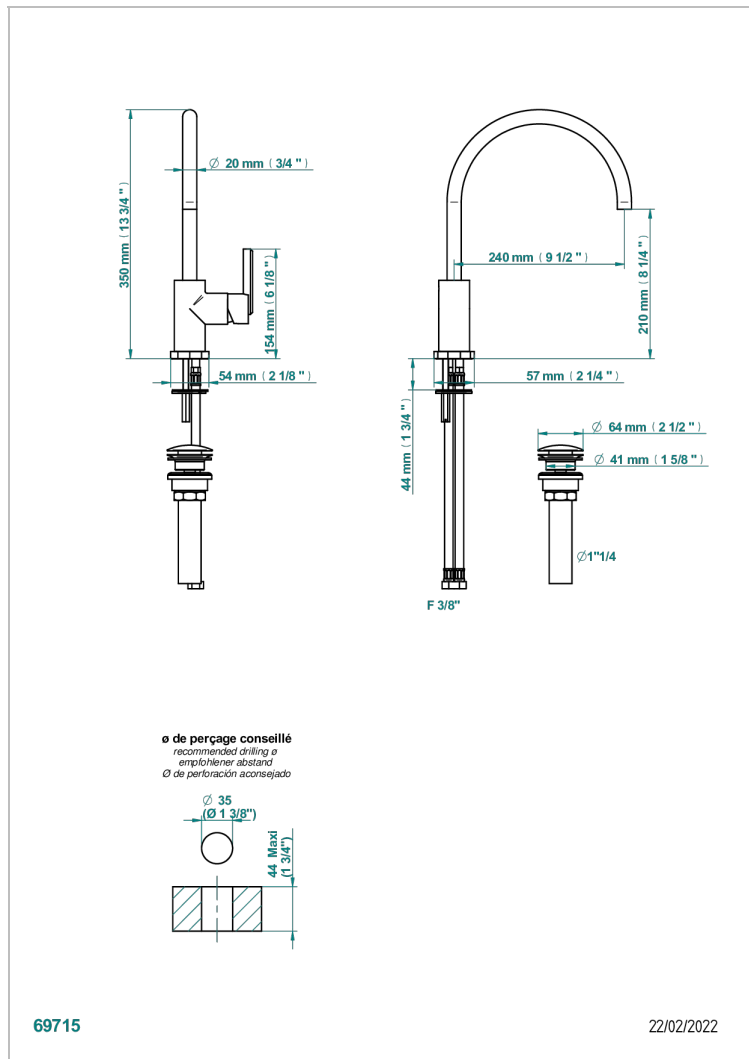

LES ONDES WITH LEVER HANDLES

G8B-6500/US

Single lever faucet with drain

CHARACTERISTIC

- ASME : ASME A112.18.1-2011/CSA B125.1-11

STANDARDS

AVAILABLE FINITIONS

Blush PVD - H62
 Brass color PVD - H49
 Brown bronze color PVD - F33
 Chrome polished - A02
 Chrome polished / gold polished - G02
 Copper antique matt, coated - H07

Matt nickel (American satin) - C01
 Matt nickel color PVD - H56
 Nickel antique / Sovereign - H28
 Nickel color PVD - H55
 Nickel polished - B01
 Silver polished, antique - H03

Soft gold - F30
 Soft matt gold - F31
 Umber PVD - H66