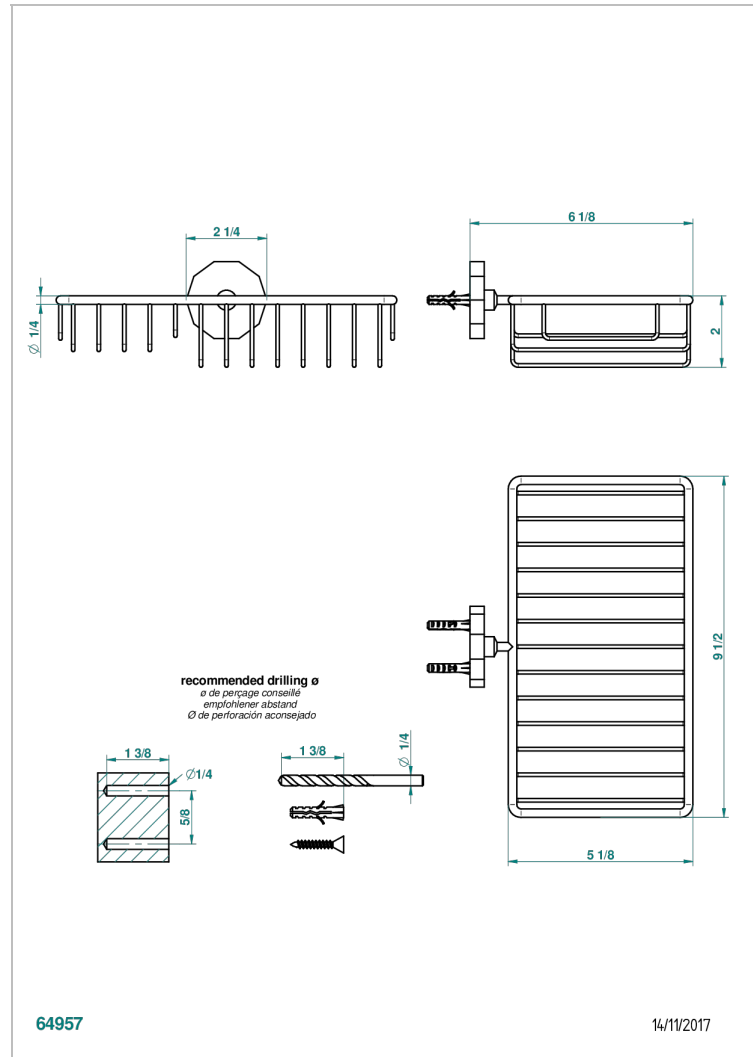

# LES ONDES WITH LEVER HANDLES

G8B-2620

Soap and sponge holder, wall mounted

THG<sup>®</sup>  
PARIS

64957

14/11/2017

## CHARACTERISTIC

- Les Ondes with lever handles
- Soap and sponge holder, wall mounted