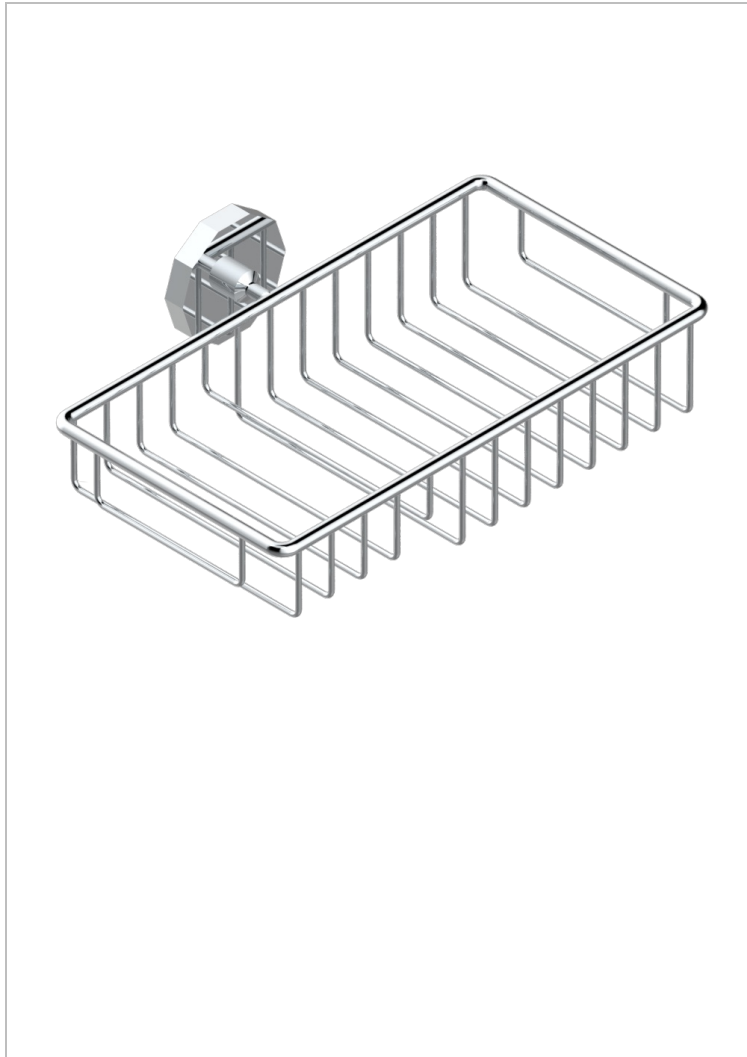

# LES ONDES WITH LEVER HANDLES

G8B-2620

Soap and sponge holder, wall mounted

THG<sup>®</sup>  
PARIS

64957

14/11/2017

## CHARACTERISTIC

- Les Ondes with lever handles
- Soap and sponge holder, wall mounted