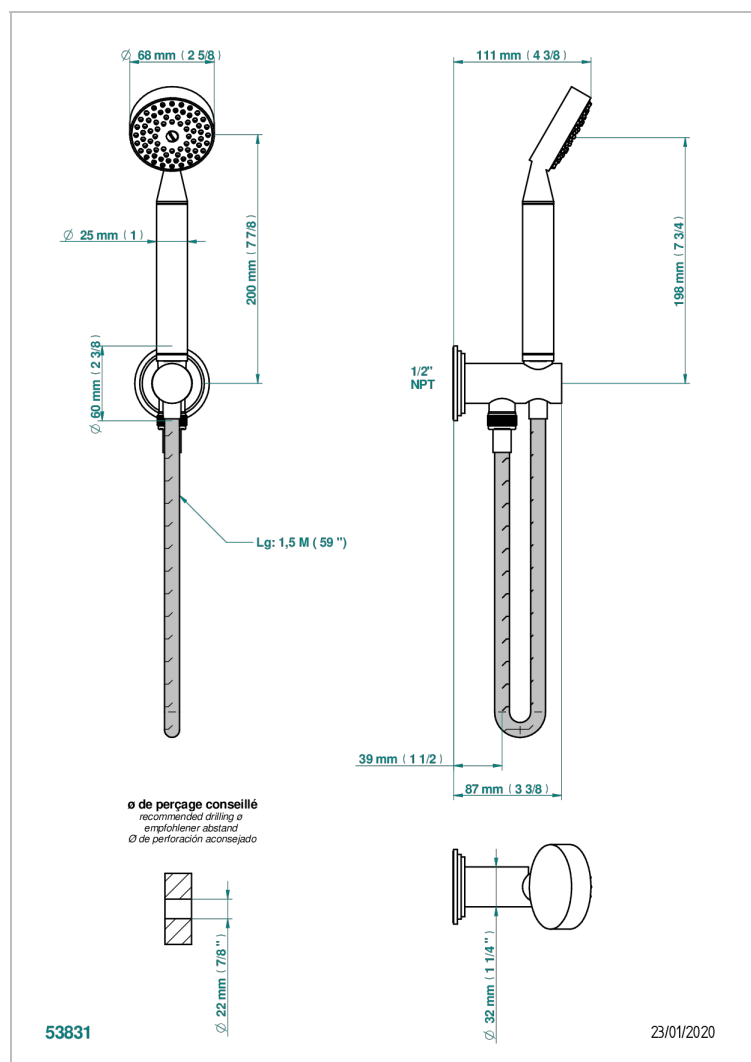

FAUBOURG BLACK PORCELAIN WITH LEVER HANDLES

G2M-54/US

Wall mounted handshower with integrated fixed hook

CHARACTERISTIC

- Faubourg black porcelain with lever handles
- Wall mounted handshower with integrated fixed hook

TECHNICAL SPECS

- Recommandé : 3 bars (max. 5 bars) - Advised : 43,5 psi (max. 72 psi)
- 9,5 l/min à 3 bars (2.5 gpm at 43.5 psi)

AVAILABLE FINITIONS

Blush PVD - H62
Brass color PVD - H49
Brown bronze color PVD - F33
Chrome polished - A02
Chrome polished / gold polished - G02
Gold color PVD - H52

Nickel antique / Sovereign - H28
Nickel color PVD - H55
Nickel polished - B01
Soft gold - F30
Soft matt gold - F31
Umber PVD - H66