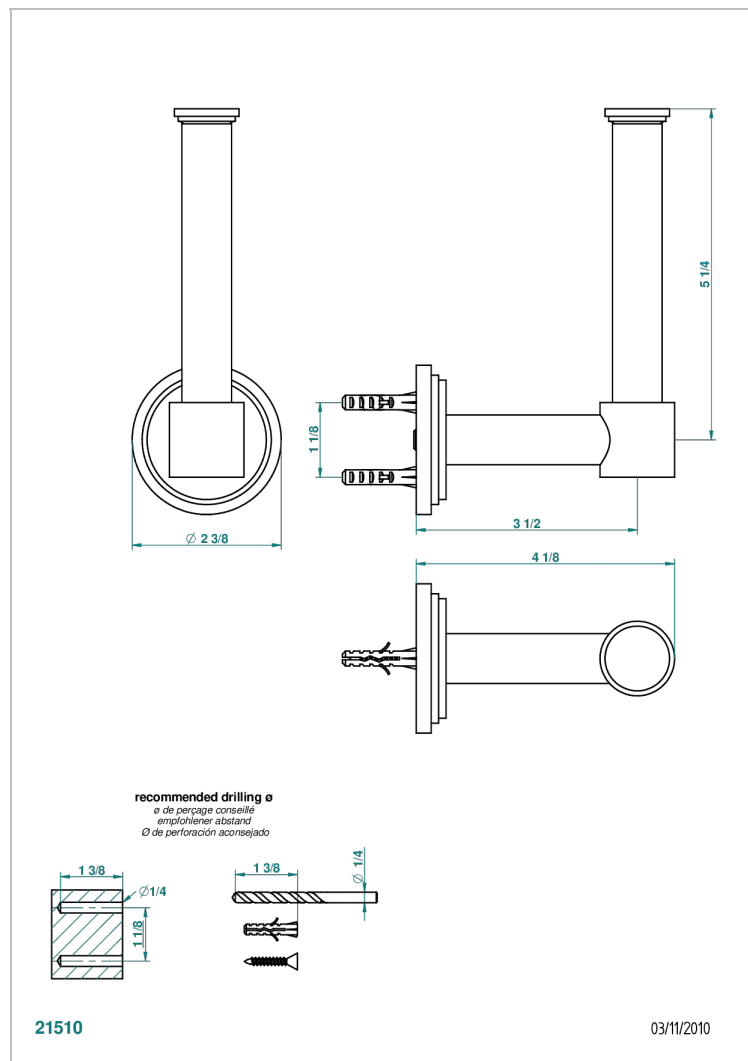

FAUBOURG BLACK PORCELAIN WITH LEVER HANDLES

G2M-542

Reserve toilet paper holder

CHARACTERISTIC

- Faubourg black porcelain with lever handles
- Reserve toilet paper holder

AVAILABLE FINITIONS

Blush PVD - H62
Brass color PVD - H49
Brown bronze color PVD - F33
Chrome polished - A02
Chrome polished / gold polished - G02
Gold color PVD - H52

Nickel antique / Sovereign - H28
Nickel color PVD - H55
Nickel polished - B01
Soft gold - F30
Soft matt gold - F31
Umber PVD - H66