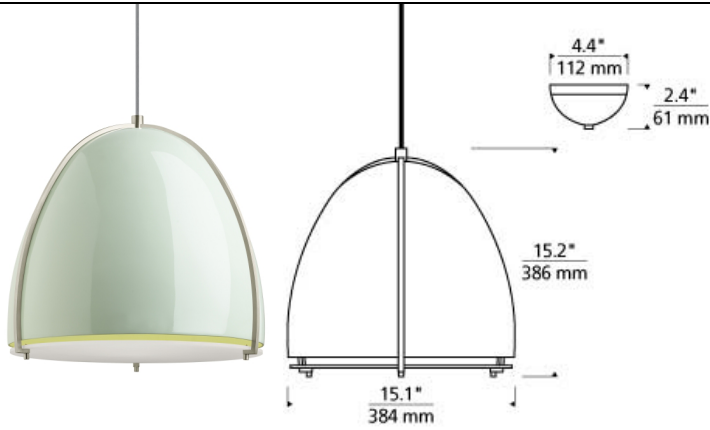

LINE - VOLTAGE PENDANTS / SUSPENSION

Paravo Pendant LED T20

DESCRIPTION

The Paravo pendant light from Tech Lighting features a precisely molded, ultra-smooth fiberglass shade that is offered in five dramatic colors including vivid tangerine, invigorating mint, deep ocean blue, arctic white and gloss black is encased within a die-cast aluminum exostructure which supports the lower diffusor of frosted plate glass. Together with its 15" diameter, 15" height and fully dimmable LED and incandescent lamping options, each of the high end materials and design elements combine to form a beautiful medium-scale contemporary pendant light fixture perfect for use as kitchen island lighting and dining room lighting as well as countless commercial lighting applications. Rated for (1) 75 watt max, E26 medium based lamp (Lamp Not Included). LED includes 120 volt 17 watt, 1680 delivered lumens, 2700K, medium base LED A21 lamp. Dimmable with most LED compatible ELV and TRIAC dimmers. Includes 12 feet of field-cutttable cloth cord.

INSTALLATION

This product can mount to either a 4" square electrical box with round plaster ring or an octagonal electrical box (not included).

ACCESSORIES & OPTICAL CONTROLS

Line-voltage Swag Hook

WEIGHT