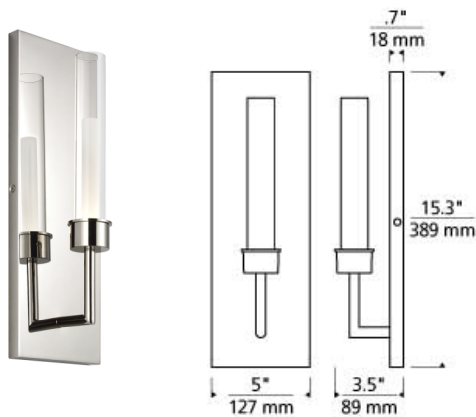

Linger Wall

LED ADA

DESCRIPTION

Tech Lighting's Linger wall sconce illuminates upward with a single LED light shaped by an acrylic cylinder. Available in polished nickel and natural brass that will slowly patina for an exquisitely timeless look. Also available as a two-light wall sconce, both options beautifully illuminate your bathroom, vanity and hallway. Complete your look with the Linger chandeliers. Lamping options are compatible with most dimmers. Refer to Dimming Chart for more information. Includes 120 volt 8.7 watt, 553.1 delivered lumens, 3000K LED module. Dimmable with most LED compatible ELV and TRIAC dimmers. 277V compatible with 0-10V dimmers. Mounts up or down. ADA compliant.

INSTALLATION

This product can mount to either a 4" square electrical box with round plaster ring or an octagonal electrical box (not included).

WEIGHT

2.5-2.5lb / 1.13-1.13kg ±

natural brass

natural brass
side view

polished nickel

polished nickel
side view

ORDERING INFORMATION

700WSLNG	SHAPE OR SIZE	FINISH	LAMP
1	1 LIGHT	NB NATURAL BRASS N POLISHED NICKEL	-LED930 INTEGRATED LED 90 CRI 3000K 120V (T24) -LED930-277 INTEGRATED LED 90 CRI 3000K 277V