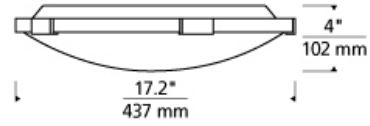

INSTALLATION

This product can mount to either a 4" square electrical box with round plaster ring or an octagonal electrical box (not included).

WEIGHT

4-4.5lb / 1.81-2.04kg ±

aged brass

chrome

satin nickel

ORDERING INFORMATION