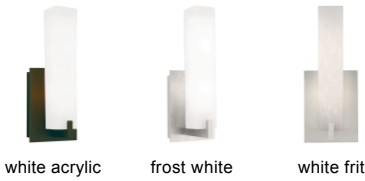

WALL COLLECTION

Cosmo Wall

DESCRIPTION

The elegant, contemporary Cosmo LED wall sconce by Tech Lighting features a rectilinear white acrylic shade with metal base. Includes two 40 watt, mini candelabra base lamps or 10 watt, 580 delivered lumen, 3000K LED module. Mounts up only. ADA compliant.

INSTALLATION

This product can mount to either a 4" square electrical box with round plaster ring or an octagonal electrical box (not included).

WEIGHT

3.5-4lb / 1.59-1.81kg ±

frost

white acrylic

frost white

white frit

ORDERING INFORMATION

700WSCOS COLOR	FINISH	LAMP
Y ACRYLIC LENS	Z ANTIQUE BRONZE	INCANDESCENT 120V (T20)
F FROST	C CHROME	-LED LED 90 CRI 3000K 120V (T24)
W WHITE FRIT	S SATIN NICKEL	-LED277 LED 80 CRI 3000K 277V