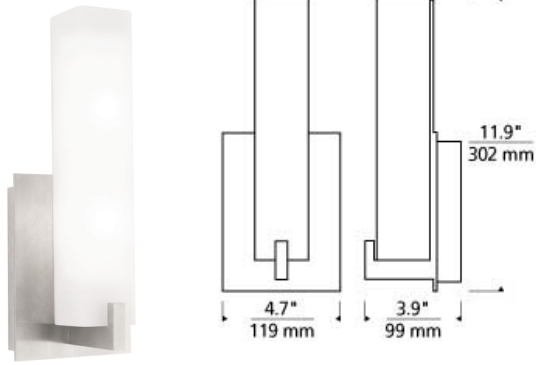

WALL COLLECTION

Cosmo Wall

DESCRIPTION

The elegant, contemporary Cosmo LED wall sconce by Tech Lighting features a rectilinear white acrylic shade with metal base. Includes two 40 watt, mini candelabra base lamps or 10 watt, 580 delivered lumen, 3000K LED module. Mounts up only. ADA compliant.

INSTALLATION

This product can mount to either a 4" square electrical box with round plaster ring or an octagonal electrical box (not included).

WEIGHT

3.5-4lb / 1.59-1.81kg ±

frost

white acrylic

frost white