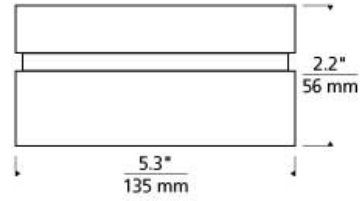

Boxie Small Flush Mount

LED ADA T20

DESCRIPTION

The Boxie ceiling fixture by Tech Lighting is ultra-clean and ultra-modern with its square pressed glass and hand-polished surface. A sleek metal base made of die-cast metal beautifully anchors the glass below. The Boxie comes in two distinct sizes, small and large making it ideal for bathroom lighting, hallway lighting and closet lighting. Further customize the Boxie by selecting one of four finish options. Available lamping options include energy efficient LED or incandescent, both lamping options are fully dimmable to create the perfect ambiance in your special space. Incandescent includes one 120 volt 40 watt G9 base halogen lamp. LED includes one 12 watt, 435.3 delivered lumen, LED module. Dimmable with most LED compatible ELV or Triac dimmers. Suitable for wet locations. LED may be mounted on the ceiling or wall. Incandescent ceiling mount only. ADA compliant.

INSTALLATION

This product can mount to either a 4" square electrical box with round plaster ring or an octagonal electrical box (not included).

WEIGHT

5-5lb / 2.27-2.27kg ±

aged brass
small

chrome
small

satin nickel
small