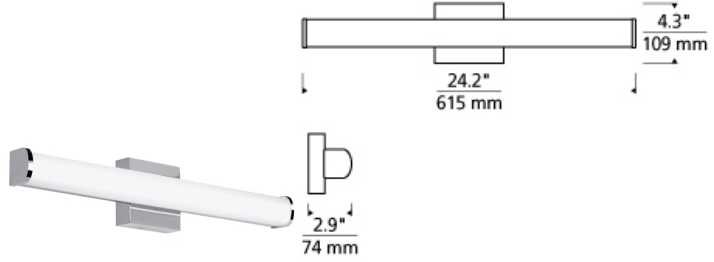

## Basis 24 Bath

### DESCRIPTION

The Basis LED bath light from Tech Lighting is one of our most universally appealing fixtures. Clean, classic and contemporary this glass bath bar comes to life as the linear and curved elements of this vanity light converge in a simple design which offers superior performance at an exceptional value. Three length options allow this bath light to be adapted to powder room lighting as well as master bathroom lighting. In addition to each Basis bath light fixture being able to be mounted horizontally above a mirror, they also can be mounted vertically flanking a mirror or as a wall sconce light and are fully dimmable for creating the desired ambiance. Includes 24 watt, 1052 delivered lumen, 2700K LED module. Mounts horizontally or vertically. ADA compliant. Dimmable with low-voltage electronic dimmer.

### INSTALLATION

This product can mount to either a 4" square electrical box with round plaster ring or an octagonal electrical box (not included).

### WEIGHT

2-2.5lb / 0.91-1.13kg ±

chrome