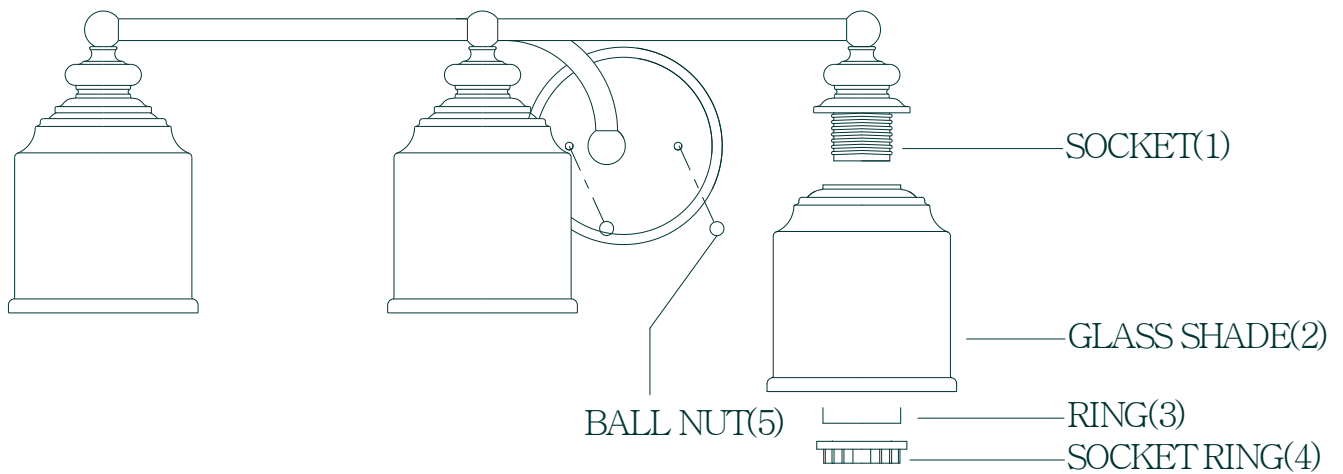

LIGHTING

ITEM NO:8-6836-2-13

8-6836-3-13

8-6836-4-13

8-6836-2-11

8-6836-3-11

8-6836-4-11

INSTALLATION INSTRUCTIONS

1. Carefully remove the fixture out of the carton, and check that all parts are included referring to the above illustration. Make sure not to misplace any parts that are needed for the installation;
2. Put the glass shade(2) and ring(3) onto socket(1), and secure it with socket ring(4);
3. The fixture is assembled!