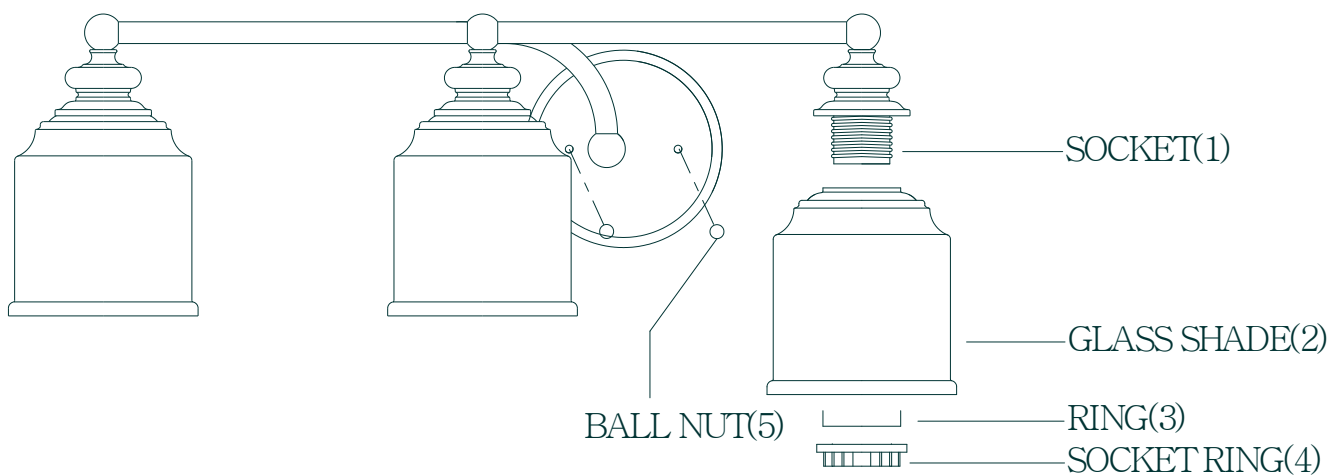

LIGHTING

ITEM NO:8-6836-2-13

8-6836-3-13

8-6836-4-13

8-6836-2-11

8-6836-3-11

8-6836-4-11

## INSTALLATION INSTRUCTIONS

1. Carefully remove the fixture out of the carton, and check that all parts are included referring to the above illustration. Make sure not to misplace any parts that are needed for the installation;
2. Put the glass shade(2) and ring(3) onto socket(1), and secure it with socket ring(4);
3. The fixture is assembled!