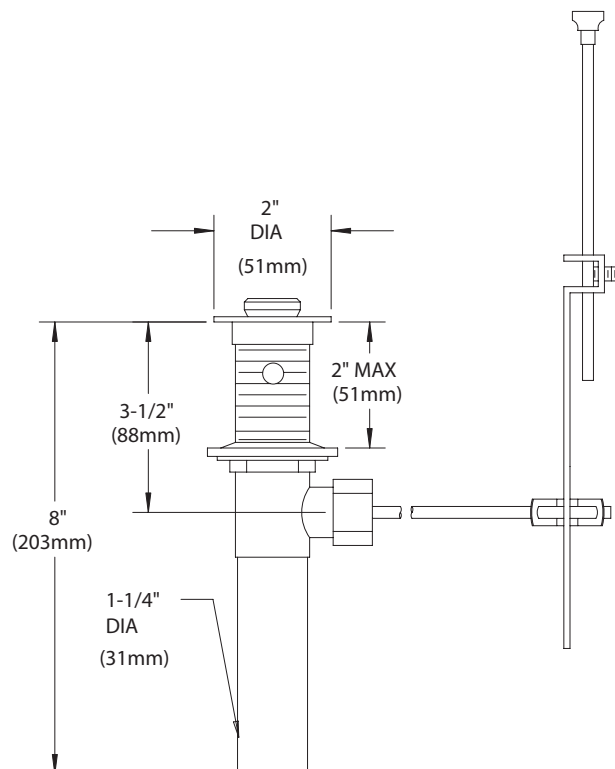

SPEAKMAN® S-3357

Pop-Up Drain

FEATURES:

- Chrome plated brass pop-up drain.
- Brass O.D. tailpiece.
- Chrome plated brass lift plug cap and rubber seal.
- Vandal-resistant lift plug.

FINISH:

PC

WARRANTY:

- 5 year limited

DIMENSIONS:

NOTE: 1. All dimensions are in inches (millimeters) unless otherwise specified and are subject to change without notice.

Architect/Engineer Approval Space:

SPEAKMAN
400 ANCHOR MILL ROAD
NEW CASTLE, DE 19720