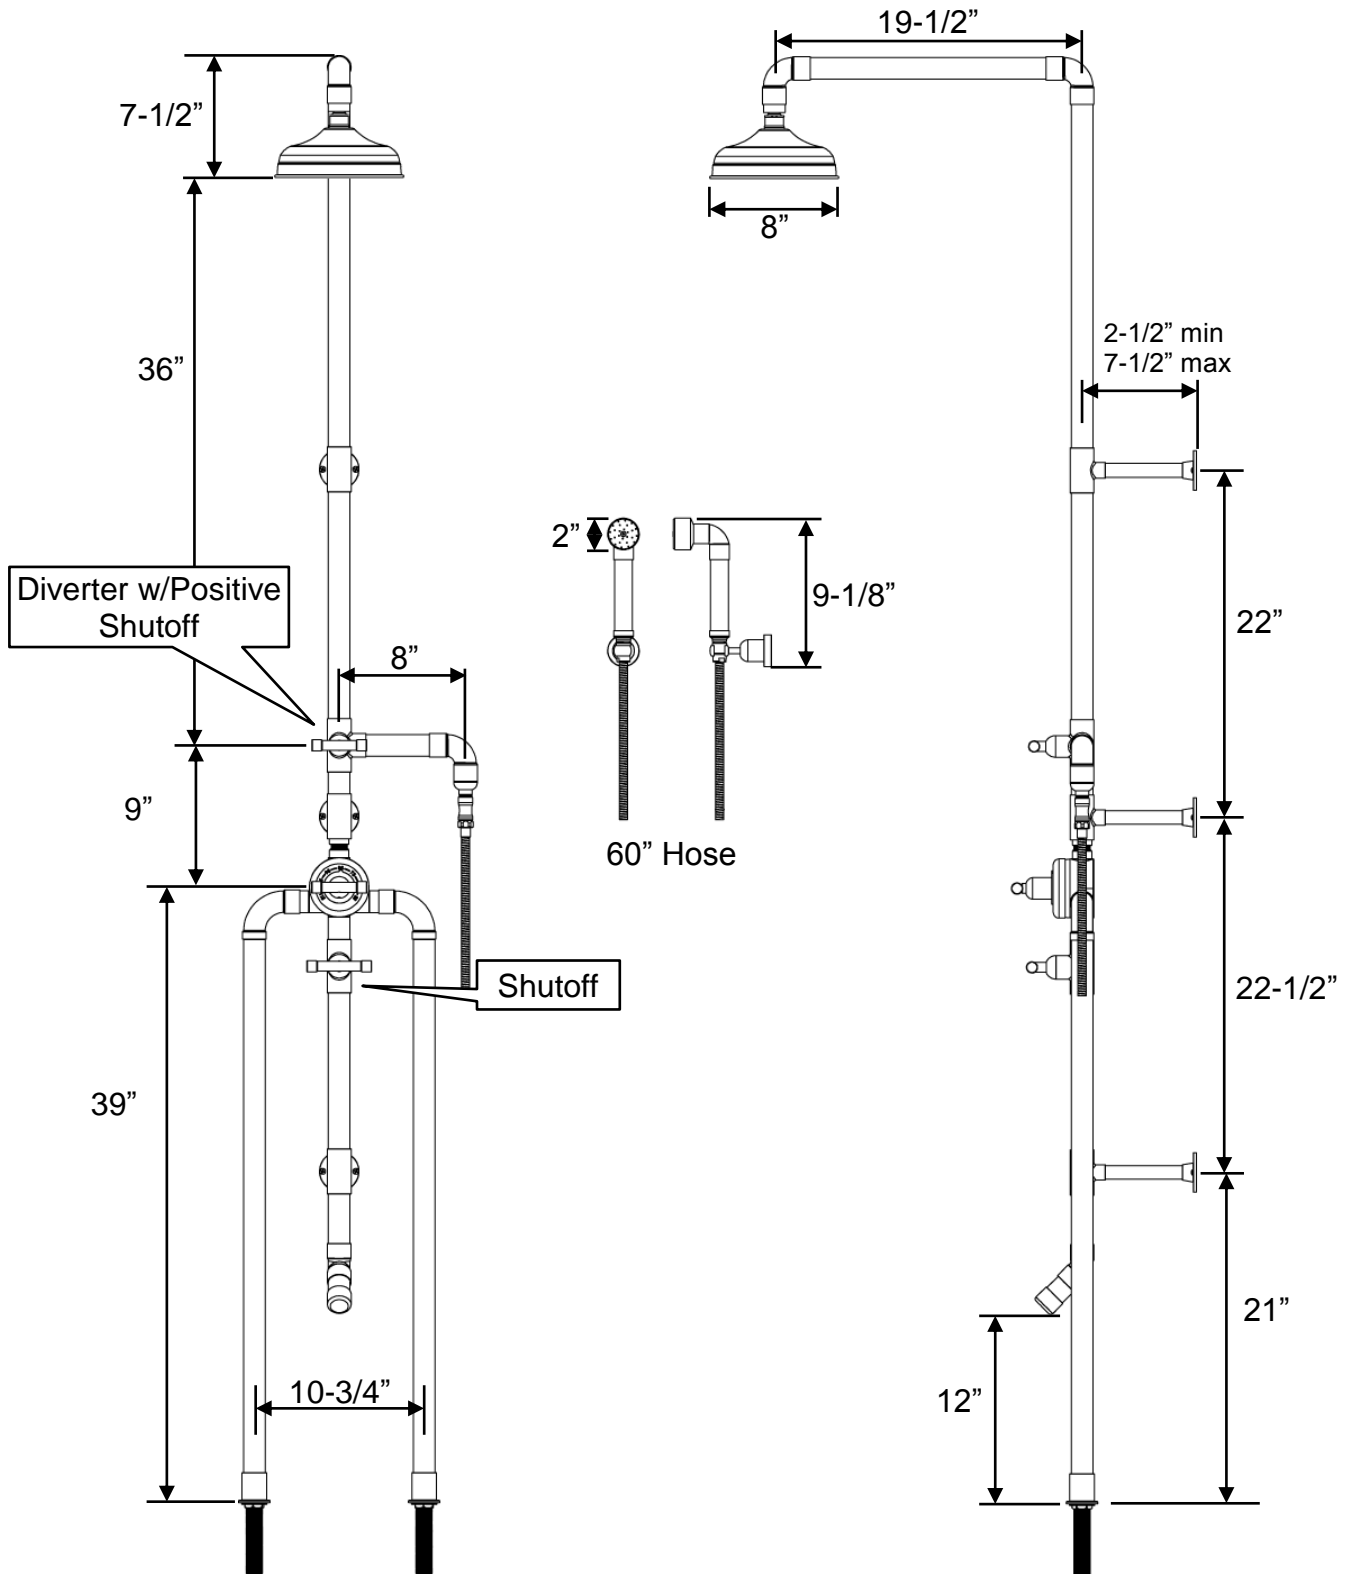

## Waterbridge Exposed Shower WB-SHW-1180

Feb 2019

- ADA Compliant
- Custom dimensions and finishes available

Connection	3/4" NPS
GPM	1.8