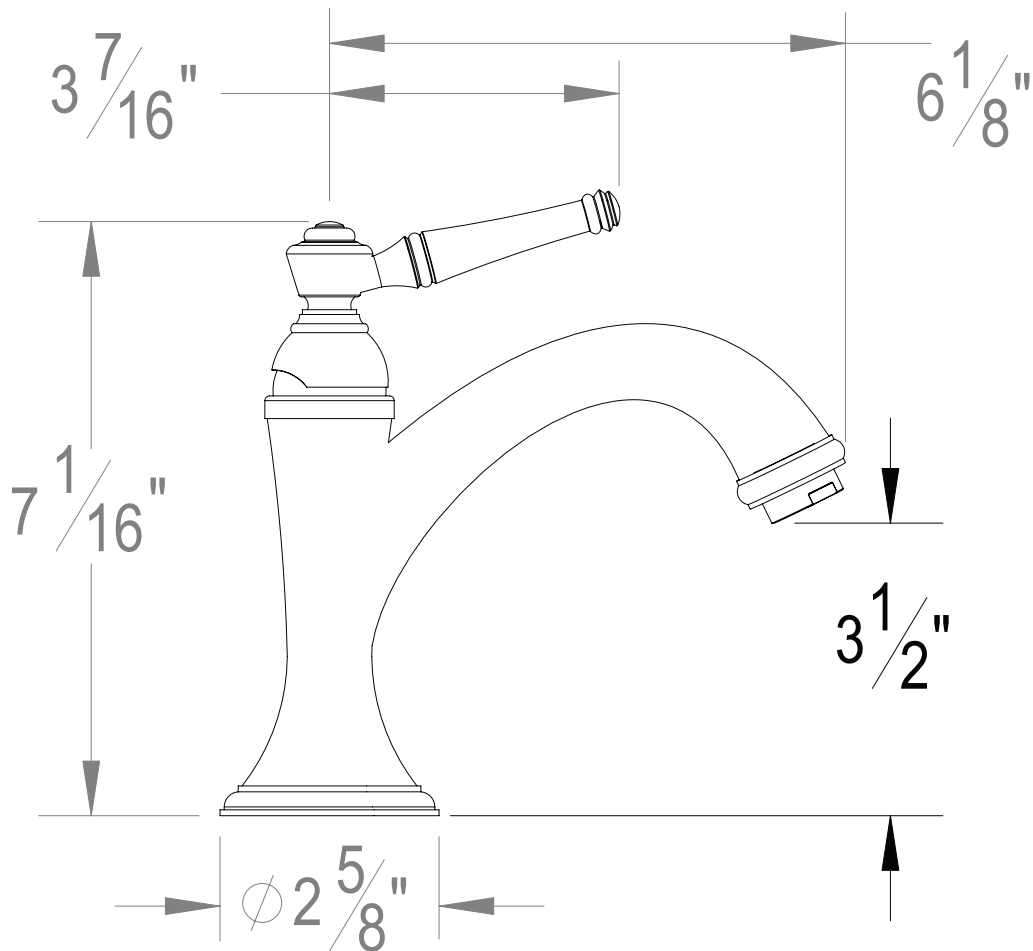

PRODUCT SPECIFICATION SHEET

ITEM # 9580KL Single control lavatory set

- "KL" style handle
- Includes pop-up drain assembly
- Single control ceramic disk cartridge
- Solid brass
- 1.2 GPM (CALGreen Compliant)
- Pre-assembled handle and valve
- 22 finishes available

The measurements shown are for reference only. Products and specifications shown are subject to change without notice.