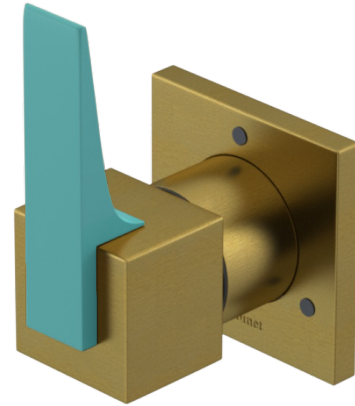

23RSLABMAQ Specifications

ADJUSTABLE SLIDE BAR WITH HAND HELD SHOWER ASSEMBLY

WALL MOUNT TUB SPOUT

THREE WAY DIVERTER WITH SHUT-OFFS IN BETWEEN FUNCTIONS

4" SHOWER HEAD WITH WALL MOUNT 16" SHOWER ARM & FLANGE

TEMPERATURE CONTROL VALVE WITH STOPS

INTEGRAL SUPPLY WITH 1/2" NPT X 1/2" NPSM X 3" NIPPLE