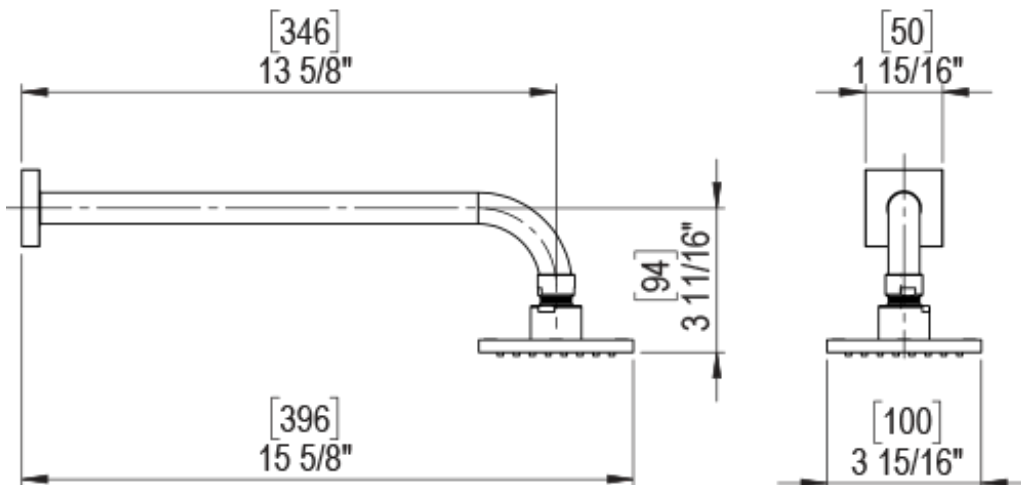

23RSLABMAQ Specifications

ADJUSTABLE SLIDE BAR WITH HAND HELD SHOWER ASSEMBLY

WALL MOUNT TUB SPOUT

THREE WAY DIVERTER WITH SHUT-OFFS IN BETWEEN FUNCTIONS

4" SHOWER HEAD WITH WALL MOUNT 16" SHOWER ARM & FLANGE

TEMPERATURE CONTROL VALVE WITH STOPS

INTEGRAL SUPPLY WITH 1/2" NPT X 1/2" NPSM X 3" NIPPLE