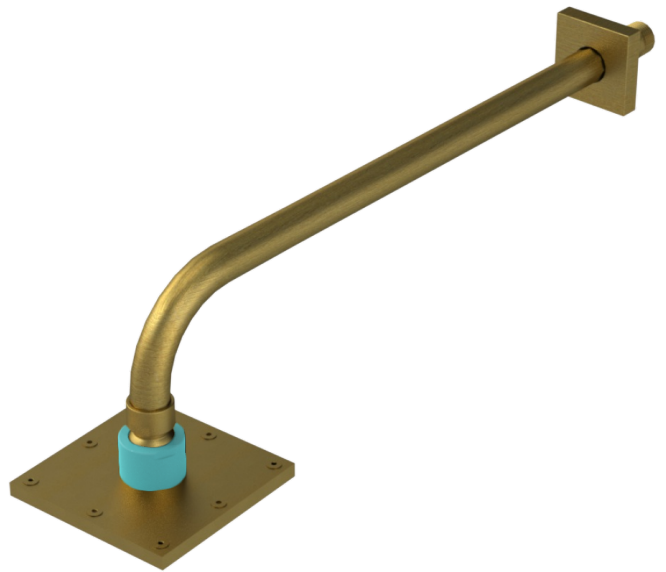

23RSLABMAQ Specifications

ADJUSTABLE SLIDE BAR WITH HAND HELD SHOWER ASSEMBLY

WALL MOUNT TUB SPOUT

THREE WAY DIVERTER WITH SHUT-OFFS IN BETWEEN FUNCTIONS

4" SHOWER HEAD WITH WALL MOUNT 16" SHOWER ARM & FLANGE

TEMPERATURE CONTROL VALVE WITH STOPS

INTEGRAL SUPPLY WITH 1/2" NPT X 1/2" NPSM X 3" NIPPLE