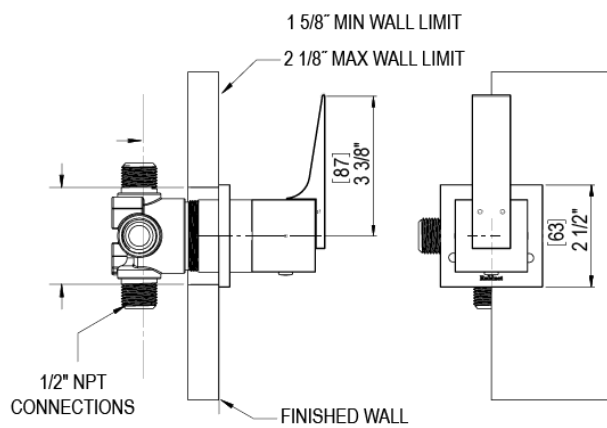

23RSLABMAQ Specifications

ADJUSTABLE SLIDE BAR WITH HAND HELD SHOWER ASSEMBLY

WALL MOUNT TUB SPOUT

THREE WAY DIVERTER WITH SHUT-OFFS IN BETWEEN FUNCTIONS

4" SHOWER HEAD WITH WALL MOUNT 16" SHOWER ARM & FLANGE

TEMPERATURE CONTROL VALVE WITH STOPS

INTEGRAL SUPPLY WITH 1/2" NPT X 1/2" NPSM X 3" NIPPLE