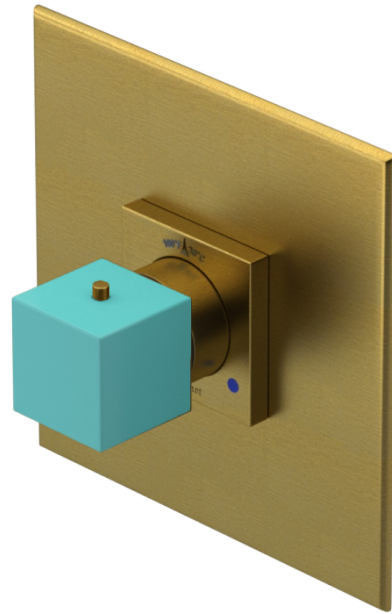

23RSLABMAQ Specifications

ADJUSTABLE SLIDE BAR WITH HAND HELD SHOWER ASSEMBLY

WALL MOUNT TUB SPOUT

THREE WAY DIVERTER WITH SHUT-OFFS IN BETWEEN FUNCTIONS

4" SHOWER HEAD WITH WALL MOUNT 16" SHOWER ARM & FLANGE

TEMPERATURE CONTROL VALVE WITH STOPS

INTEGRAL SUPPLY WITH 1/2" NPT X 1/2" NPSM X 3" NIPPLE