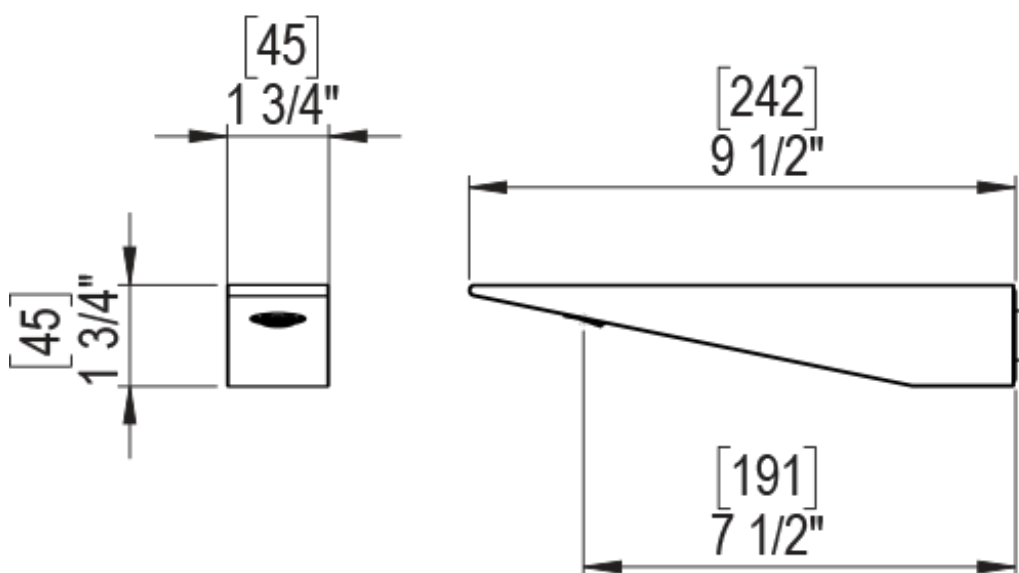

23RSLABMAQ Specifications

ADJUSTABLE SLIDE BAR WITH HAND HELD SHOWER ASSEMBLY

WALL MOUNT TUB SPOUT

THREE WAY DIVERTER WITH SHUT-OFFS IN BETWEEN FUNCTIONS

4" SHOWER HEAD WITH WALL MOUNT 16" SHOWER ARM & FLANGE

TEMPERATURE CONTROL VALVE WITH STOPS

INTEGRAL SUPPLY WITH 1/2" NPT X 1/2" NPSM X 3" NIPPLE