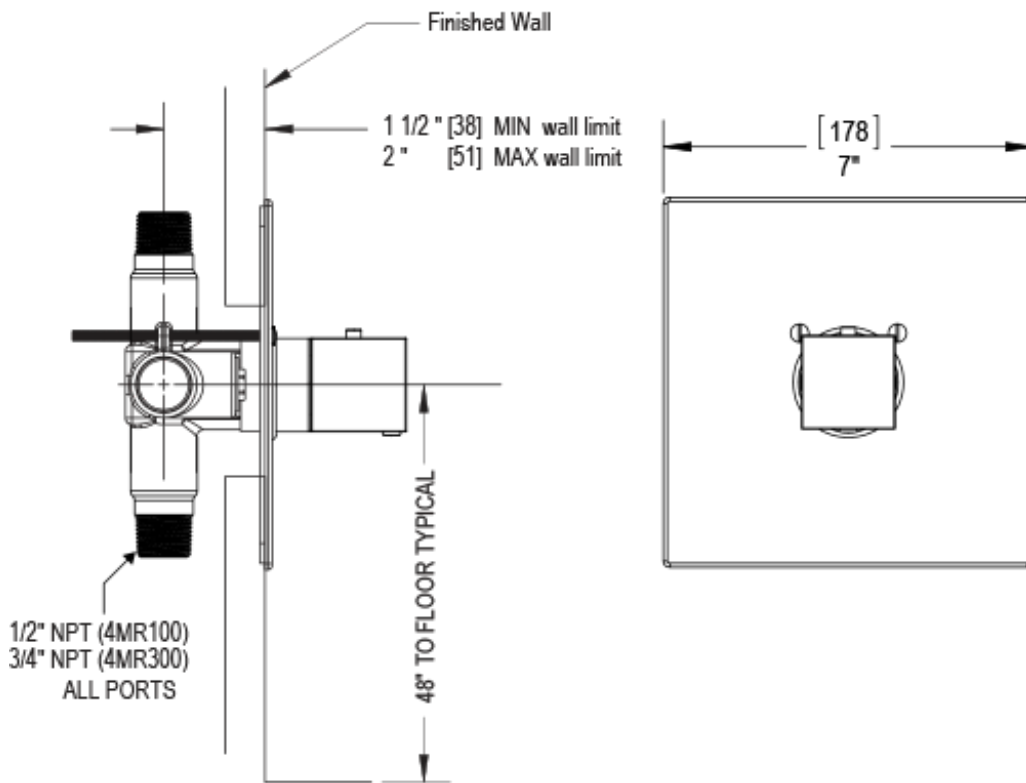

23RSLABMAQ Specifications

ADJUSTABLE SLIDE BAR WITH HAND HELD SHOWER ASSEMBLY

WALL MOUNT TUB SPOUT

THREE WAY DIVERTER WITH SHUT-OFFS IN BETWEEN FUNCTIONS

4" SHOWER HEAD WITH WALL MOUNT 16" SHOWER ARM & FLANGE

TEMPERATURE CONTROL VALVE WITH STOPS

INTEGRAL SUPPLY WITH 1/2" NPT X 1/2" NPSM X 3" NIPPLE