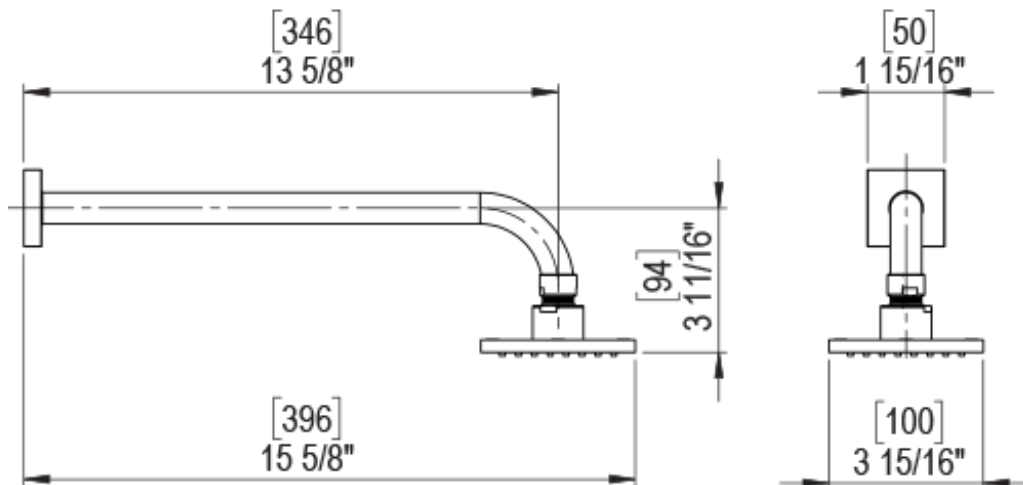

# 23RSQCHBD Specifications

ADJUSTABLE SLIDE BAR WITH HAND HELD SHOWER ASSEMBLY

WALL MOUNT TUB SPOUT

THREE WAY DIVERTER WITH SHUT-OFFS IN BETWEEN FUNCTIONS

4" SHOWER HEAD WITH WALL MOUNT 16" SHOWER ARM & FLANGE

TEMPERATURE CONTROL VALVE WITH STOPS

INTEGRAL SUPPLY WITH 1/2" NPT X 1/2" NPSM X 3" NIPPLE