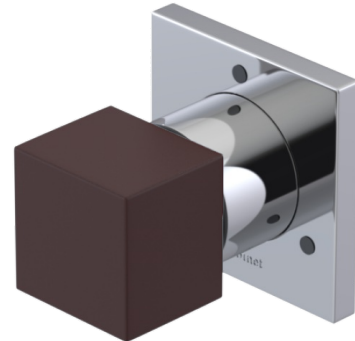

# 23RSQCHBD Specifications

ADJUSTABLE SLIDE BAR WITH HAND HELD SHOWER ASSEMBLY

WALL MOUNT TUB SPOUT

THREE WAY DIVERTER WITH SHUT-OFFS IN BETWEEN FUNCTIONS

4" SHOWER HEAD WITH WALL MOUNT 16" SHOWER ARM & FLANGE

TEMPERATURE CONTROL VALVE WITH STOPS

INTEGRAL SUPPLY WITH 1/2" NPT X 1/2" NPSM X 3" NIPPLE