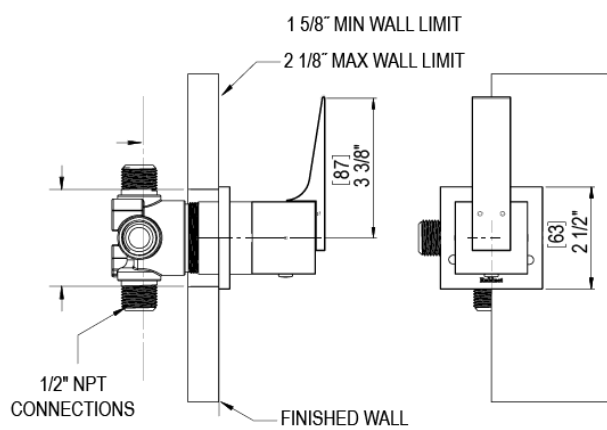

# 23RSQCHBD Specifications

ADJUSTABLE SLIDE BAR WITH HAND HELD SHOWER ASSEMBLY

WALL MOUNT TUB SPOUT

THREE WAY DIVERTER WITH SHUT-OFFS IN BETWEEN FUNCTIONS

4" SHOWER HEAD WITH WALL MOUNT 16" SHOWER ARM & FLANGE

TEMPERATURE CONTROL VALVE WITH STOPS

INTEGRAL SUPPLY WITH 1/2" NPT X 1/2" NPSM X 3" NIPPLE