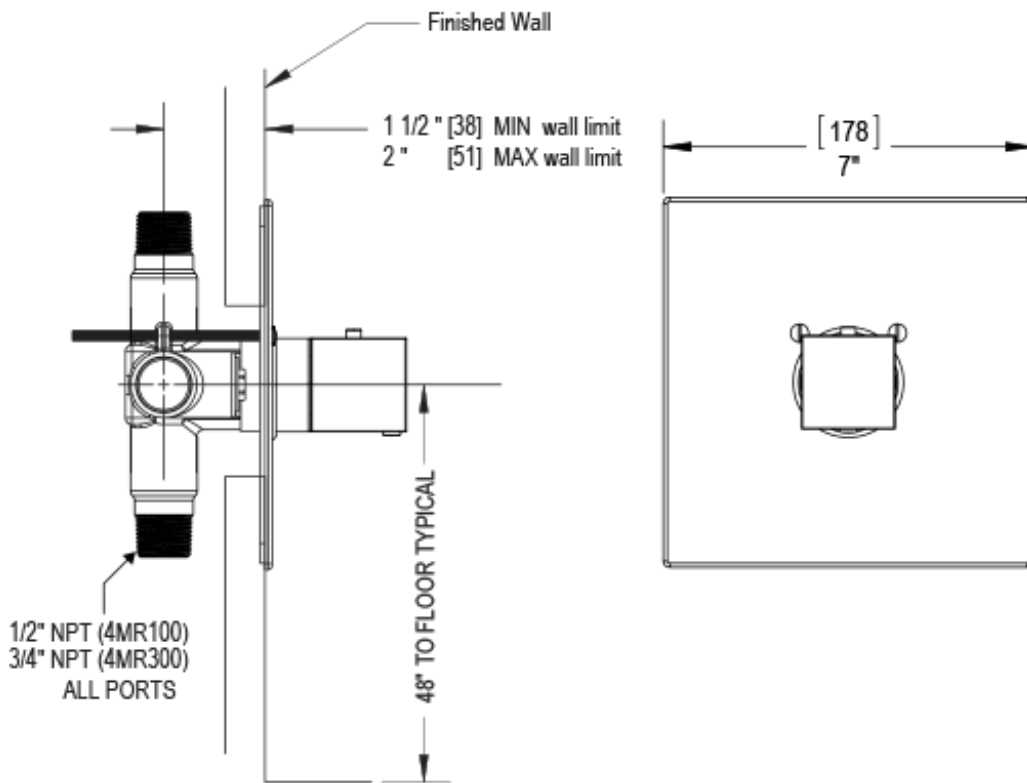

# 23RSQCHBD Specifications

ADJUSTABLE SLIDE BAR WITH HAND HELD SHOWER ASSEMBLY

WALL MOUNT TUB SPOUT

THREE WAY DIVERTER WITH SHUT-OFFS IN BETWEEN FUNCTIONS

4" SHOWER HEAD WITH WALL MOUNT 16" SHOWER ARM & FLANGE

TEMPERATURE CONTROL VALVE WITH STOPS

INTEGRAL SUPPLY WITH 1/2" NPT X 1/2" NPSM X 3" NIPPLE