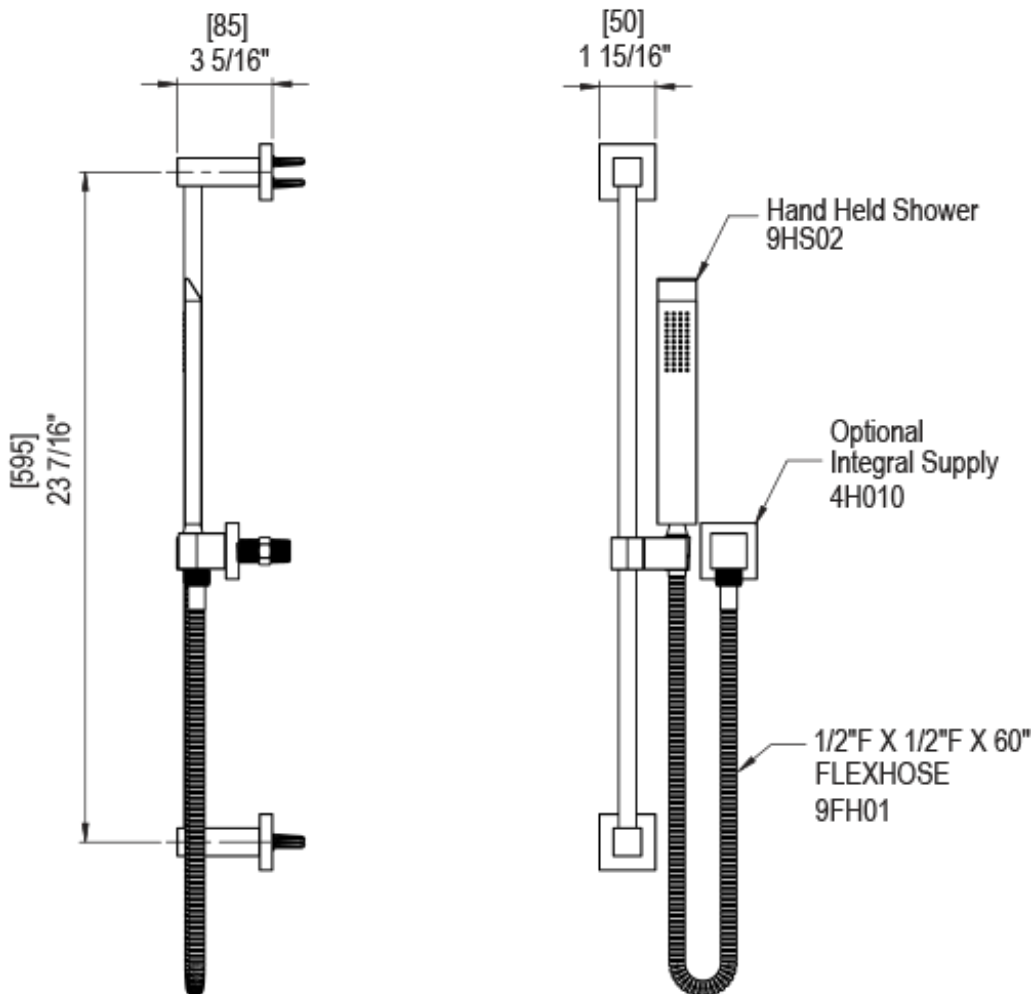

# 23RSQCHBD Specifications

ADJUSTABLE SLIDE BAR WITH HAND HELD SHOWER ASSEMBLY

WALL MOUNT TUB SPOUT

THREE WAY DIVERTER WITH SHUT-OFFS IN BETWEEN FUNCTIONS

4" SHOWER HEAD WITH WALL MOUNT 16" SHOWER ARM & FLANGE

TEMPERATURE CONTROL VALVE WITH STOPS

INTEGRAL SUPPLY WITH 1/2" NPT X 1/2" NPSM X 3" NIPPLE