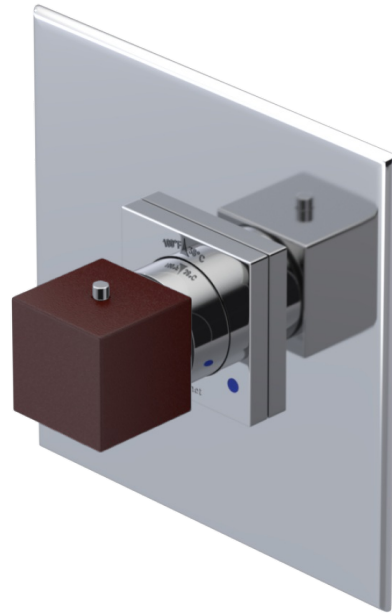

# 23RSQCHBD Specifications

ADJUSTABLE SLIDE BAR WITH HAND HELD SHOWER ASSEMBLY

WALL MOUNT TUB SPOUT

THREE WAY DIVERTER WITH SHUT-OFFS IN BETWEEN FUNCTIONS

4" SHOWER HEAD WITH WALL MOUNT 16" SHOWER ARM & FLANGE

TEMPERATURE CONTROL VALVE WITH STOPS

INTEGRAL SUPPLY WITH 1/2" NPT X 1/2" NPSM X 3" NIPPLE