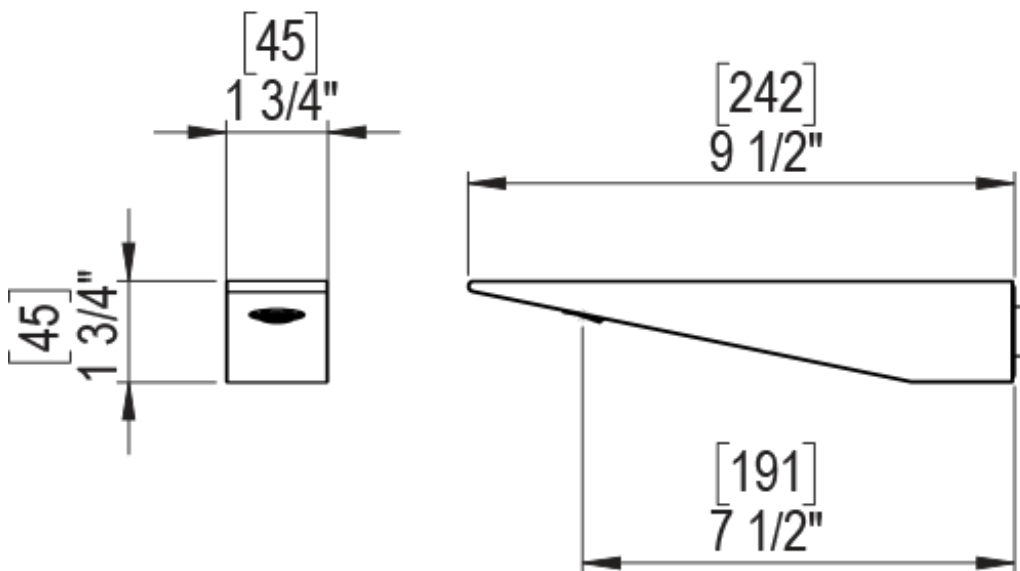

# 23RSQCHBD Specifications

ADJUSTABLE SLIDE BAR WITH HAND HELD SHOWER ASSEMBLY

WALL MOUNT TUB SPOUT

THREE WAY DIVERTER WITH SHUT-OFFS IN BETWEEN FUNCTIONS

4" SHOWER HEAD WITH WALL MOUNT 16" SHOWER ARM & FLANGE

TEMPERATURE CONTROL VALVE WITH STOPS

INTEGRAL SUPPLY WITH 1/2" NPT X 1/2" NPSM X 3" NIPPLE