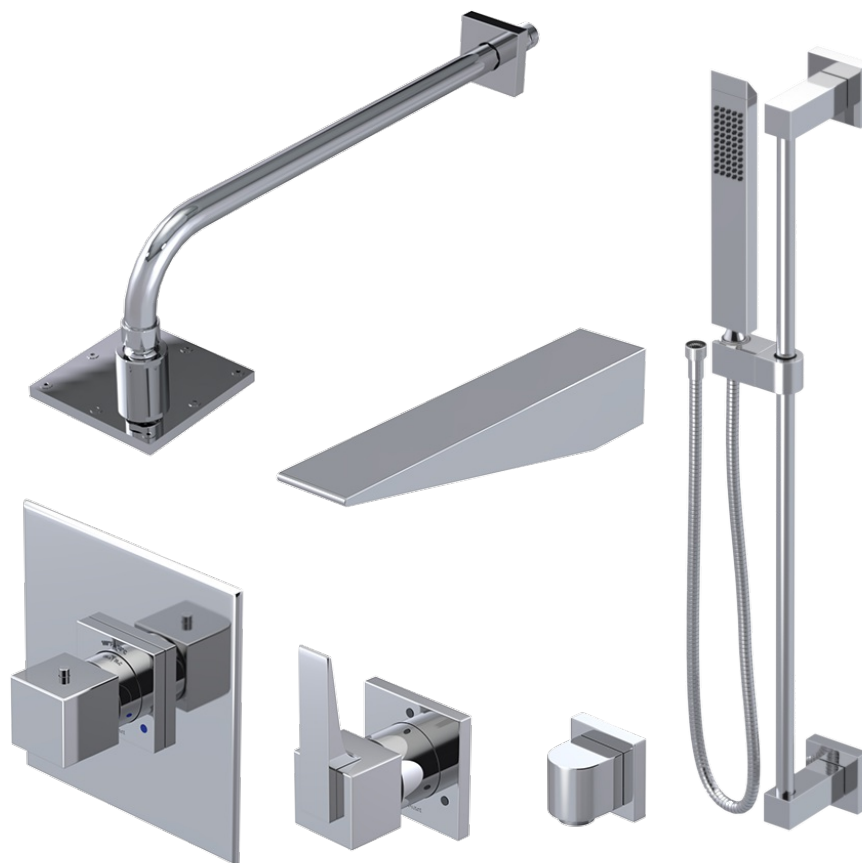

# 23RSQCHBD Specifications

ADJUSTABLE SLIDE BAR WITH HAND HELD SHOWER ASSEMBLY

WALL MOUNT TUB SPOUT

THREE WAY DIVERTER WITH SHUT-OFFS IN BETWEEN FUNCTIONS

4" SHOWER HEAD WITH WALL MOUNT 16" SHOWER ARM & FLANGE

TEMPERATURE CONTROL VALVE WITH STOPS

INTEGRAL SUPPLY WITH 1/2" NPT X 1/2" NPSM X 3" NIPPLE